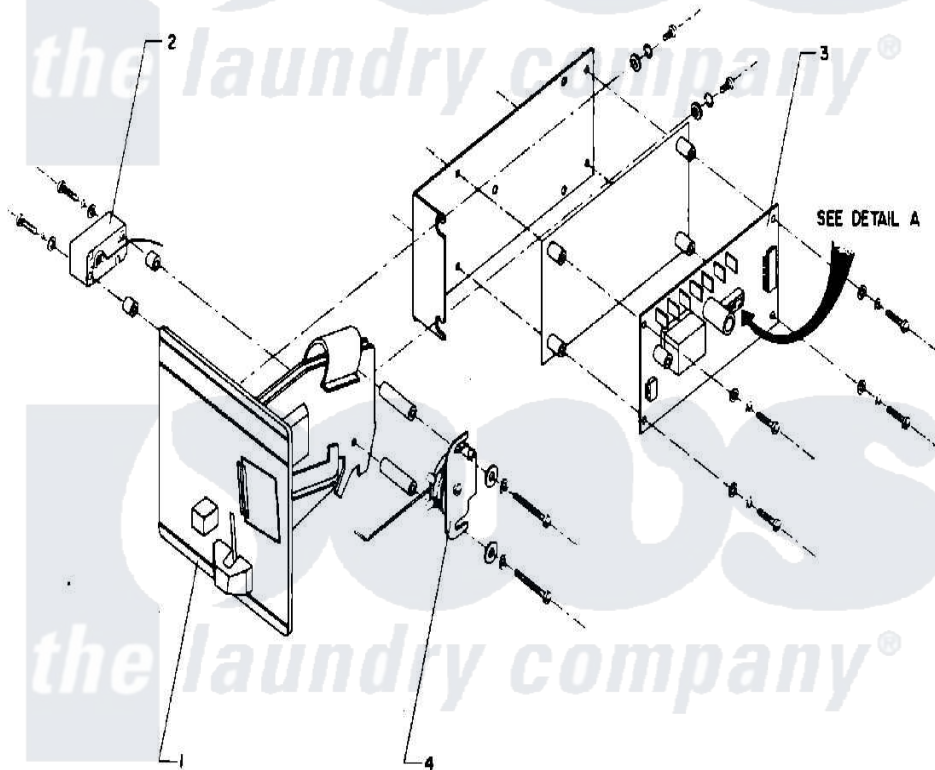

Maytag AT18MN1 05 - COIN METER & COIN BOX

DETAIL A
COIN COUNTER
DIP SWITCHES

Maytag [Residential Maytag AT18MN1 Washer Parts](#) Parts Diagram 05 - COIN METER & COIN BOX
Click on the part number to view part

Item	Original Part Number	Replaced By	Status	Part Description
001	24001615			COIN ACCEPTOR (US QUARTER)
"	24001754		Not Available	COIN METER (110V/50-60HZ) (US QUARTERS)
"	24001755		Not Available	COIN METER (110V/50-60HZ) (CANADIAN QUARTERS)
"	NLA		Not Available	COIN METER, HANKE (DIGITAL)
"	NLA		Not Available	COIN METER, HANKE (DIGITAL)
002	NLA		Not Available	SWITCH, COIN
003	24001617		Not Available	ELECTRONIC COIN COUNTER W/HAR
004	24001618		Not Available	SOLENOID, COIN BLOCKING (120V)
"	24001756			Solenoid, Coin Blocking
NI	24002035			Harness, Led