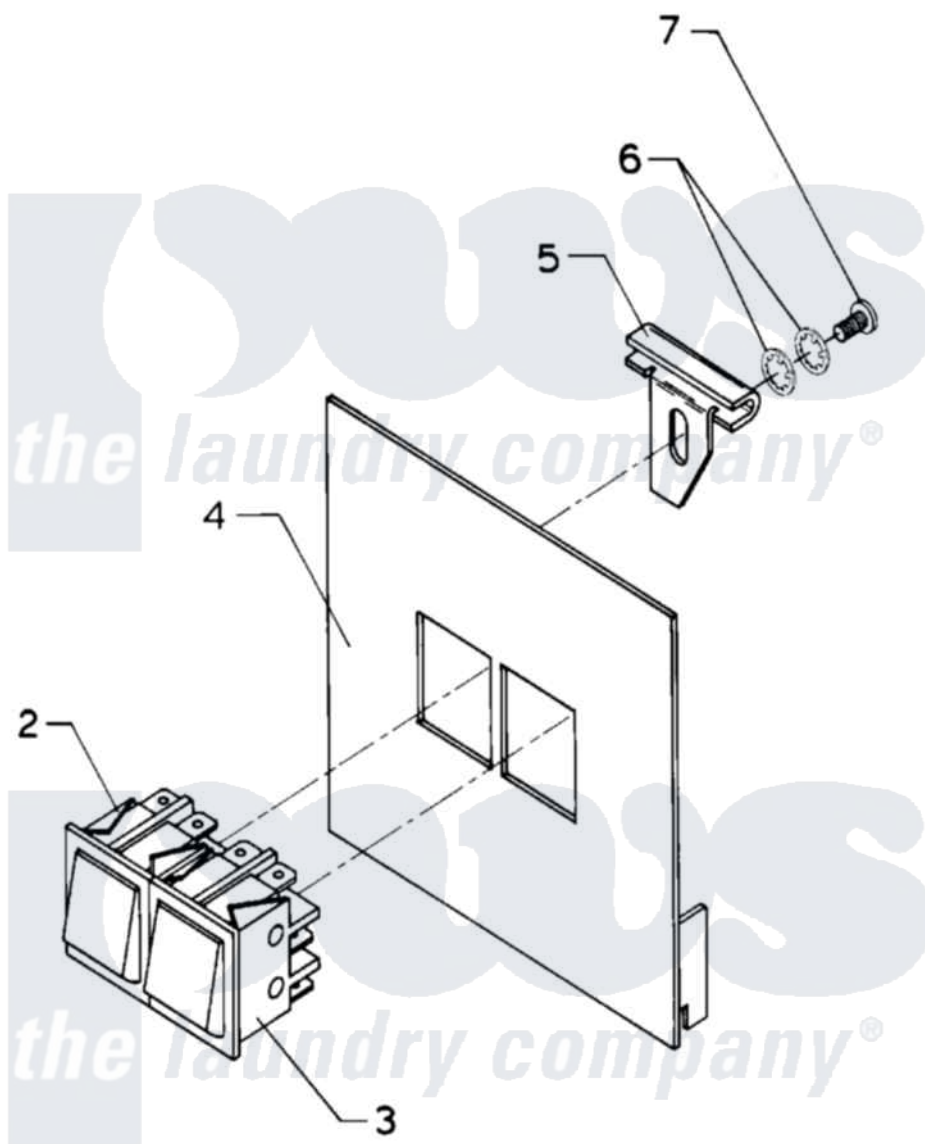

Maytag AT18MN1 06 - MANUAL START/STOP CONTROL

Maytag [Residential Maytag AT18MN1 Washer Parts](#) Parts Diagram 06 - MANUAL START/STOP CONTROL
Click on the part number to view part

Item	Original Part Number	Replaced By	Status	Part Description
NI	24001764		Not Available	KIT, START/STOP COMPLETE
002	24001251			Switch
003	24001252			Switch, Momentary
004	NLA		Not Available	COVER, PLATE (OPL)