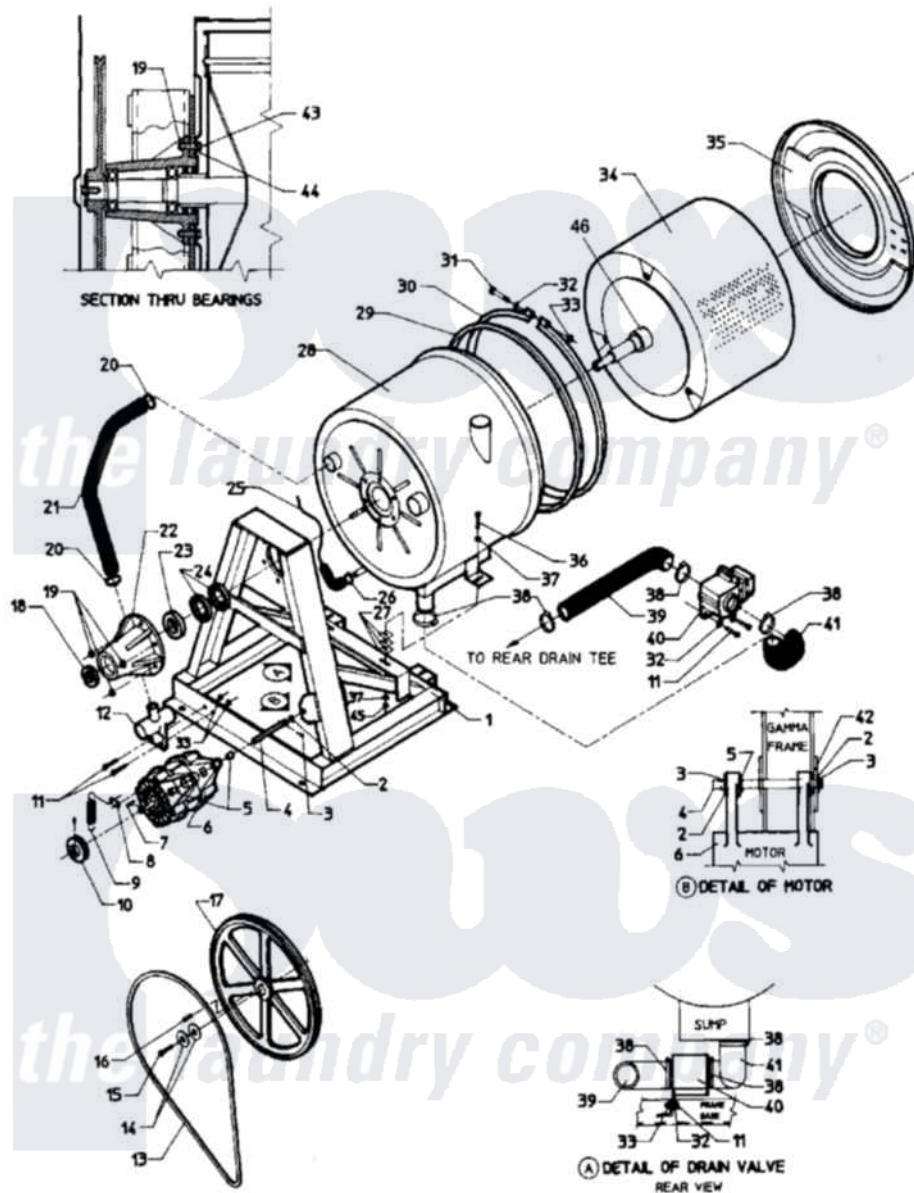

# Maytag AT18MN1 09 - MAIN EXPLODED VIEW (SUB ASSEMBLY)

Maytag Residential Maytag AT18MN1 Washer Parts Parts Diagram 09 - MAIN EXPLODED VIEW (SUB ASSEMBLY)  
 Click on the part number to view part

Item	Original Part Number	Replaced By	Status	Part Description
001	24001369		Not Available	KIT ASSY., FRAME (2 SPEED)
"	24001371		Not Available	KIT ASSY., FRAME (2 SPEED)
002	<a href="#">24001511</a>			Washer, Hardened
003	24001512		Not Available	PIN, COTTER PLTD. (1/8X1 1/2)
004	24001647		Not Available	ROD, MOTOR SUPPORT
"	24001802		Not Available	SUPPORT ROD, MOTOR
005	<a href="#">24001021</a>			Bushing, Motor
006	<a href="#">24001078</a>			Motor, 2SP
"	<a href="#">24001079</a>			Motor 2SP 1 Phase
"	<a href="#">24001082</a>			Motor, 2SP
"	<a href="#">24001083</a>			Motor, 2SP
007	24001648		Not Available	KEY (MOTOR 3/16" X 1 1/2")
008	24001651		Not Available	CLIP, MOTOR SPRING
009	24001650		Not Available	SPRING (BELT TENSION)