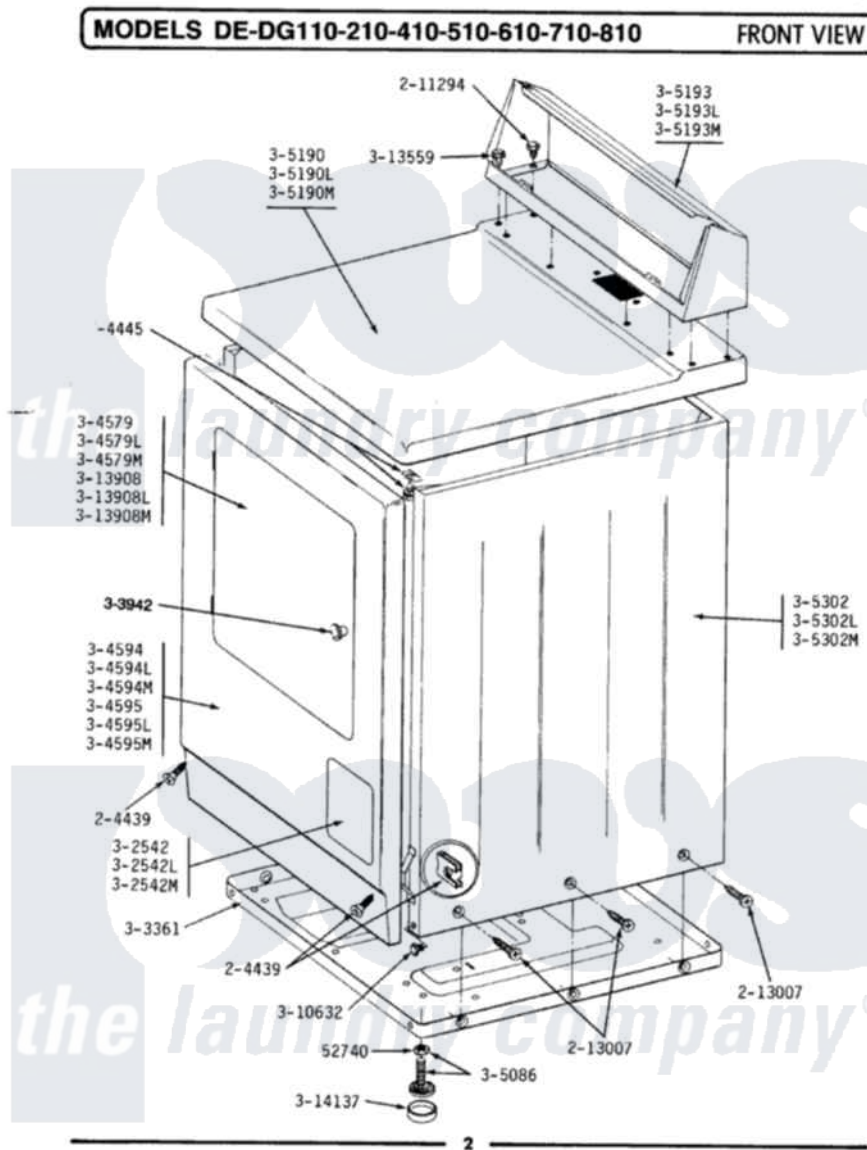

Maytag BDE710 01 - FRONT VIEW

Maytag Residential Maytag BDE710 Dryer Parts Parts Diagram 01 - FRONT VIEW
 Click on the part number to view part

Item	Original Part Number	Replaced By	Status	Part Description
2	204439			Screw And Fstner Assembly
3	204445			Screw And Fastener Assembly
4	211294	90767		Screw, 8A X 3/8 HeX Washer Head Tapping
5	213007			Xfor Cabinet See Cabinet, Back
6	302542		Not Available	PART NOT USED. (DG ONLY)
7	302542L		Not Available	PART NOT USED. (DG ONLY)
8	302542M		Not Available	ACCESS DOOR-HARVEST WHEAT
9	Y303361		Not Available	BASE ASSY. (UPPER & LOWER)
13	304594			Front Panel-White
14	304594L		Not Available	FRONT PANEL-ALMOND
15	304594M	3369903		Dishrack
19	Y305086			Adjustable Leg And Nut
29	303942		Not Available	KNOB AND SCREW
30	Y310632	1163839		Screw