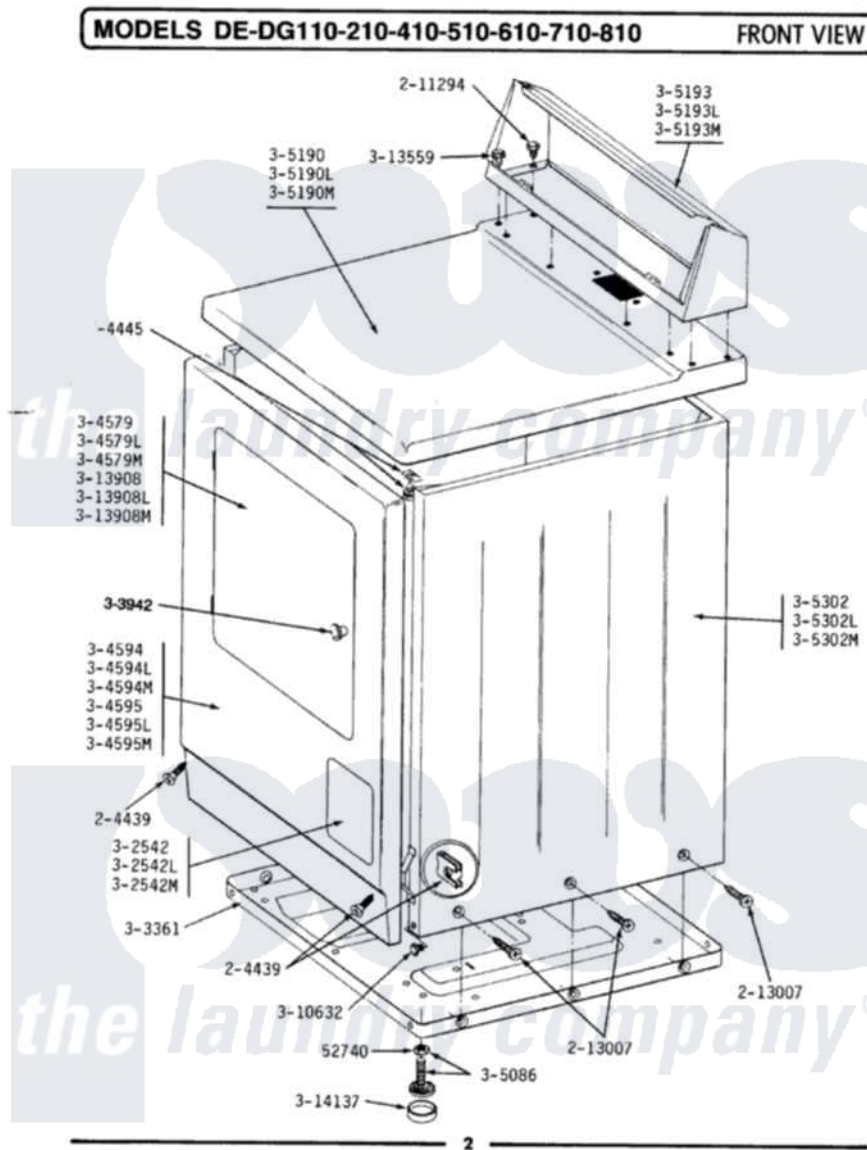

Maytag BDG110 01 - FRONT VIEW

Maytag Residential Maytag BDG110 Dryer Parts Parts Diagram 01 - FRONT VIEW
 Click on the part number to view part

Item	Original Part Number	Replaced By	Status	Part Description
2	204439			Screw And Fstner Assembly
3	204445			Screw And Fastener Assembly
4	211294	90767		Screw, 8A X 3/8 HeX Washer Head Tapping
5	213007			Xfor Cabinet See Cabinet, Back
9	Y303361		Not Available	BASE ASSY. (UPPER & LOWER)
19	Y305086			Adjustable Leg And Nut
29	303942		Not Available	KNOB AND SCREW
30	Y310632	1163839		Screw
31	Y313559			Screw
35	Y314137			Foot, Rubber