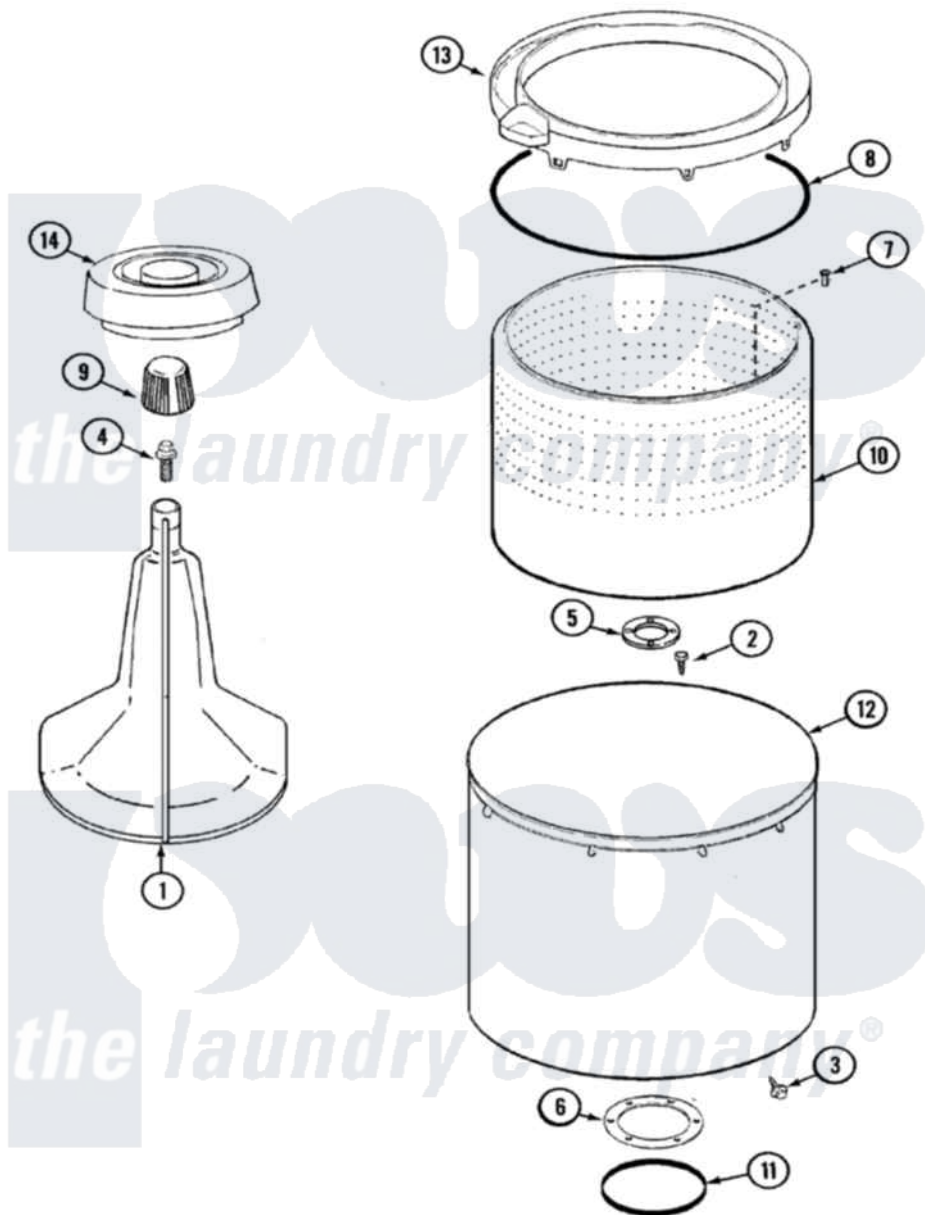

Maytag CAV2240LKW 06 - TUB

Maytag Residential Maytag CAV2240LKW Washer Parts Parts Diagram 06 - TUB
 Click on the part number to view part

Item	Original Part Number	Replaced By	Status	Part Description
1	35-3580			Agitator
2	25-7947	21001063		Screw, Shoulder
3	25-7953	22002933		Screw
4	25-7948	W10309247		Screw
5	35-3685			Gasket, Basket To Centerpost
6	35-3686			Gasket, Tub To Housing
7	25-7965	3400504		Screw
8	35-2328			Seal, Tub Top
9	35-2733			Cap, Agitator
10	35-3687		Not Available	BASKET, SPIN
11	35-2978			Seal, Tub/Housing
12	35-3700			Tub Assembly
13	35-3578		Not Available	TOP, TUB
"	35-2262		Not Available	SHIELD, TUB TOP