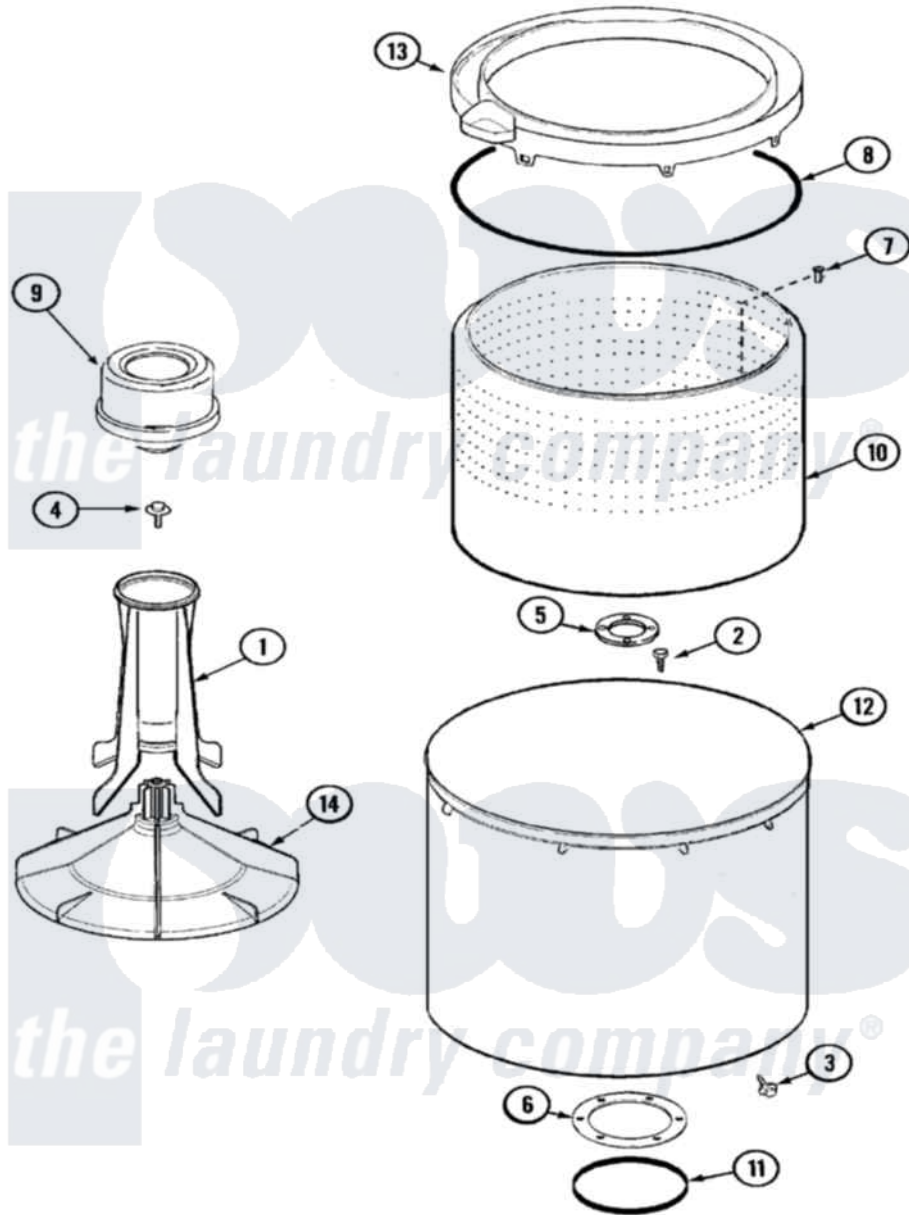

# Maytag CAV4000AKW 06 - TUB

Maytag Residential Maytag CAV4000AKW Washer Parts Parts Diagram 06 - TUB  
 Click on the part number to view part

Item	Original Part Number	Replaced By	Status	Part Description
1	<a href="#">21001521</a>			Top, Agitator
2	21001510	<a href="#">22002947</a>		Bolt, Tub
3	25-7953	<a href="#">22002933</a>		Screw
4	25-7948	<a href="#">W10309247</a>		Screw
5	<a href="#">35-3685</a>			Gasket, Basket To Centerpost
6	<a href="#">35-3686</a>			Gasket, Tub To Housing
7	25-7967	<a href="#">3400504</a>		Screw
"	<a href="#">25-7117</a>			Set Screw
8	<a href="#">35-2328</a>			Seal, Tub Top
9	<a href="#">21001905</a>			Dispenser, Fabric
10	<a href="#">21001529</a>			Basket Assembly
11	<a href="#">35-2978</a>			Seal, Tub/Housing
12	<a href="#">35-3700</a>			Tub Assembly
13	21001531		Not Available	TOP, TUB (PLASTIC)
14	<a href="#">21001530</a>			Base, Agitator