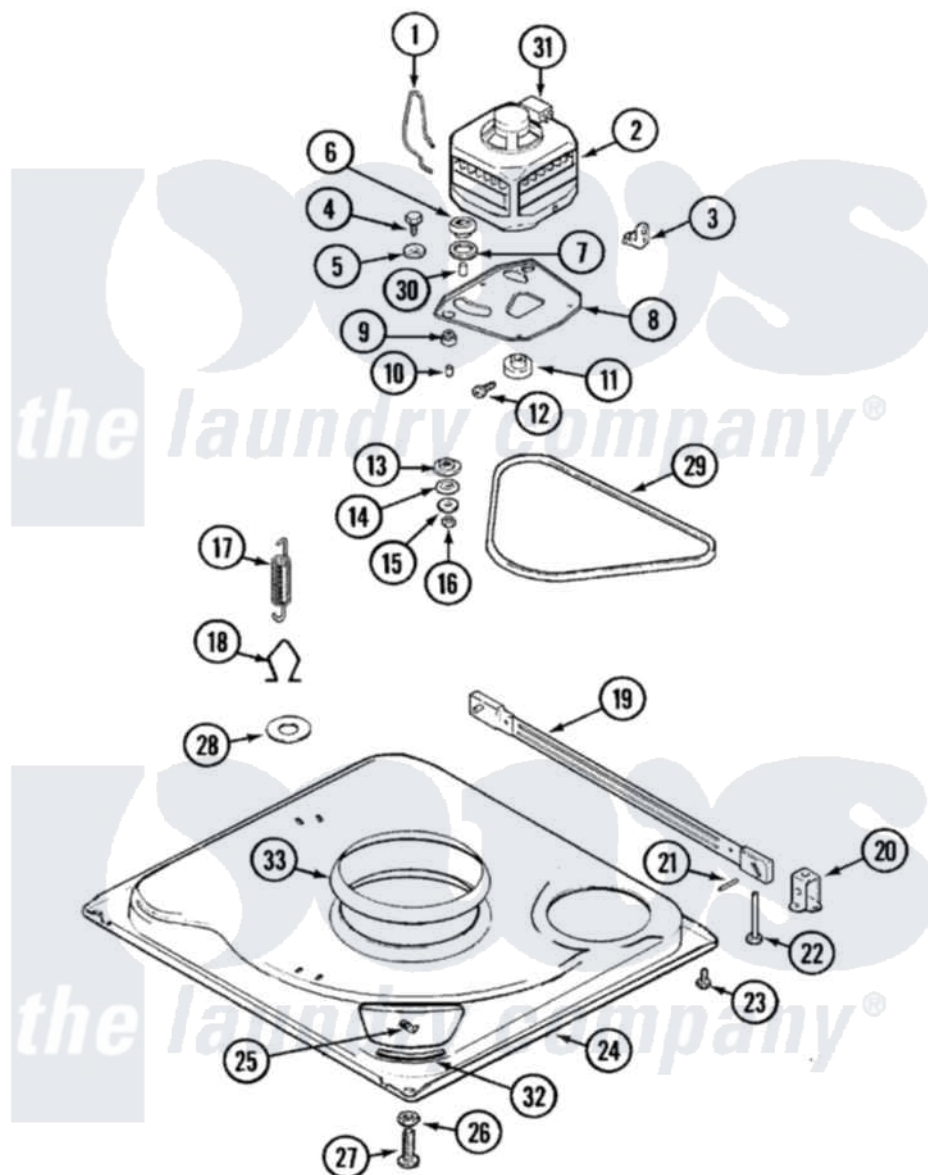

Maytag DAV2240AWW 01 - BASE

Maytag [Residential Maytag DAV2240AWW Washer Parts](#) Parts Diagram 01 - BASE
 Click on the part number to view part

Item	Original Part Number	Replaced By	Status	Part Description
1	21001110	22004376		Spring, Motor Pivot
2	21001400			Motor/Plate Assembly
3	21001109	21001486		Foot Slide, Isolator
4	25-7833	21001977		Screw
5	25-7834			Washer, Motor/Base Screw
6	33-9946			Isolator, Motor
7	33-9944	35-3570		Washer, Motor Pivot
8	21001111	21001783		Plate And Screw Assembly
9	35-3646			Isolator, Motor Plate
10	25-7831			Spacer, Mounting
11	21001108			Pulley, Motor
12	25-7117			Set Screw
13	33-9943	35-3571		Slide, Motor Pivot
14	33-9967			Washer, Motor Isolator
15	25-7047			Washer, Flat
16	25-7325	Y707702		Locknut

17	21001138	22002922	Tool, Spring Removal
"	21001165		Spring, Suspension
18	21001166		Hook, Suspension Spring
19	35-2049	21001881	Bar, Stabilizer
20	35-2046		Bracket, Stabilizer
21	35-2052		Pin, Stabilizer
22	35-3020	22004469	Leg And Foot Self Stabilizing
23	25-7828	489483	Screw 10-32 X 1/2
24	21001169	12002701	Base Kit
25	25-7838	25-7845	Speednut, Motor
26	25-7915		Hex Nut
27	35-0772	25001119	Foot And Pad Assembly
"	35-0837	25001119	Foot And Pad Assembly
28	Y25-7951		Washer, Suspension Hook
29	35-2279		Belt, Drive
30	25-7830		Spacer
31	33-9765		Switch, Motor
32	35-2065		Pad, Motor Plate
33	21001161	21002026	Snubber