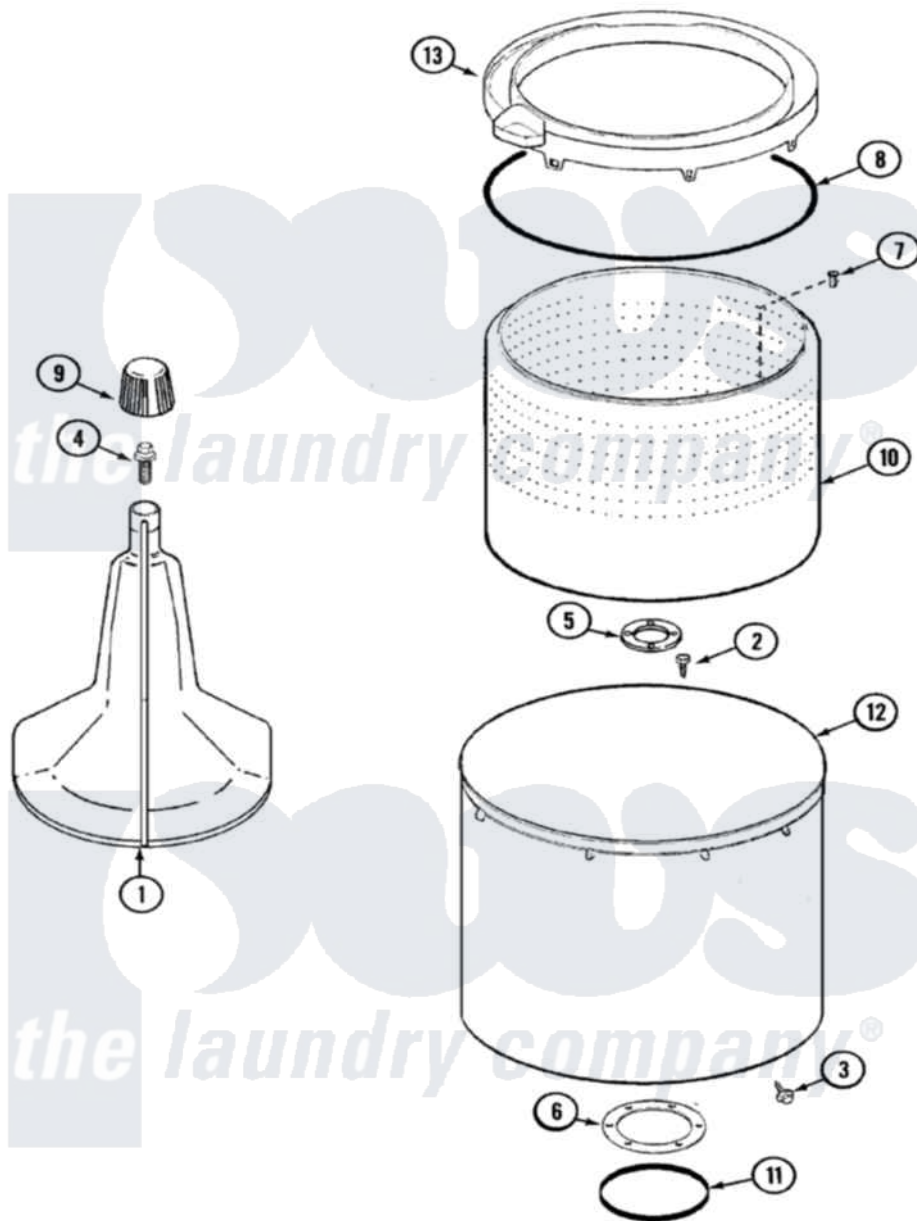

# Maytag DAV2240AWW 06 - TUB

Maytag Residential Maytag DAV2240AWW Washer Parts Parts Diagram 06 - TUB  
 Click on the part number to view part

Item	Original Part Number	Replaced By	Status	Part Description
1	<a href="#">35-3580</a>			Agitator
2	25-7947	<a href="#">21001063</a>		Screw, Shoulder
3	25-7953	<a href="#">22002933</a>		Screw
4	25-7948	<a href="#">W10309247</a>		Screw
5	<a href="#">35-3685</a>			Gasket, Basket To Centerpost
6	<a href="#">35-3686</a>			Gasket, Tub To Housing
7	25-7965	<a href="#">3400504</a>		Screw
8	<a href="#">35-2328</a>			Seal, Tub Top
9	<a href="#">35-2733</a>			Cap, Agitator
10	35-3687		Not Available	BASKET, SPIN
11	<a href="#">35-2978</a>			Seal, Tub/Housing
12	<a href="#">35-3700</a>			Tub Assembly
13	35-3578		Not Available	TOP, TUB
"	35-2262		Not Available	SHIELD, TUB TOP