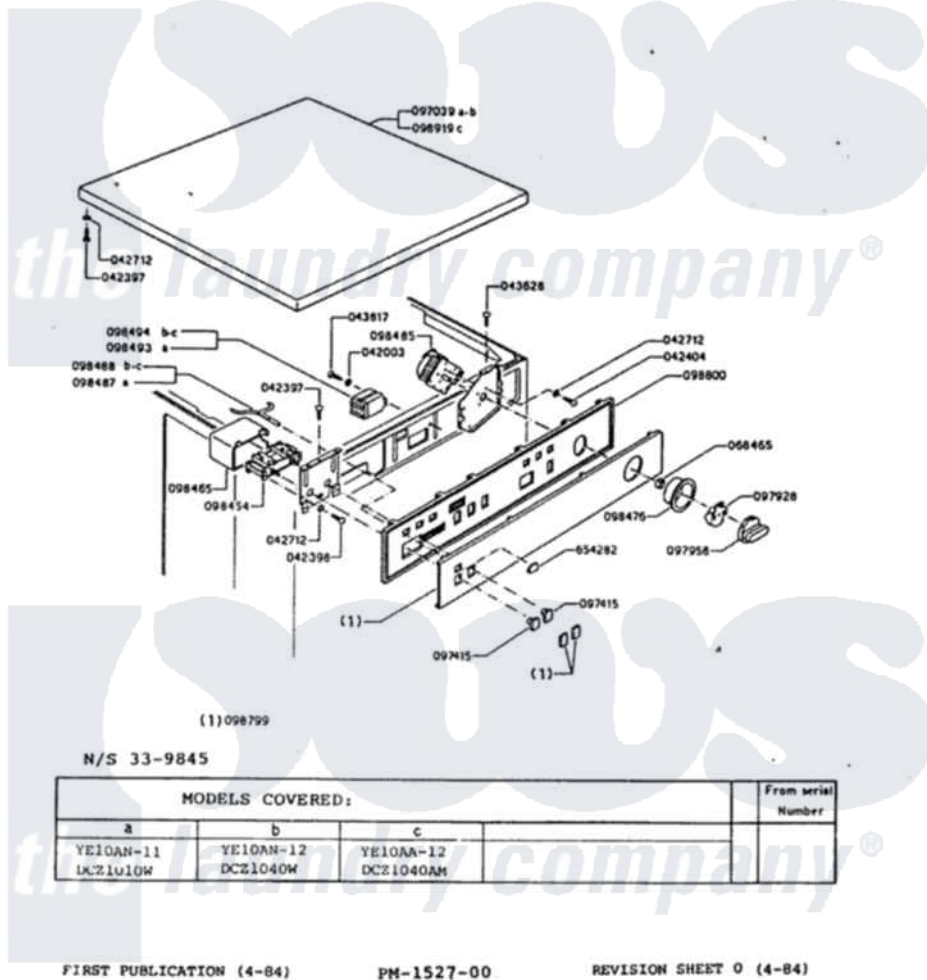

Maytag DCZ1040 02 - CONTROL PANEL

Maytag [Residential Maytag DCZ1040 Stacked Washer and Dryer Parts](#) Parts Diagram 02 - CONTROL PANEL
 Click on the part number to view part

Item	Original Part Number	Replaced By	Status	Part Description
1	042003		Not Available	FLAT WASHER
2	042397	8-1400-0-6		Small Round Box
3	042398		Not Available	SCREW
4	042404		Not Available	BOLT
5	042712		Not Available	LOCKWASHER
6	043628		Not Available	SCREW
7	043817		Not Available	SCREW
8	068465		Not Available	RING
9	097039		Not Available	TOP
10	097415		Not Available	PUSHBUTTON
11	097928			Timer Knob
12	097958		Not Available	TIMR KNOB COVER
13	098454		Not Available	PB SWITCH
14	098465		Not Available	SWITCH HOUSING
15	098476		Not Available	PROGRAM INDEX
16	Y098485		Not Available	TIMER

18	098488	Not Available	WARNING LIGHT
20	098494	Not Available	RELAY
21	098799	Not Available	NORGE TRIM KIT
22	098800	Not Available	CONTROL PANEL
24	654282	Not Available	GLASS
25	33-9845	Not Available	NAMEPLATE