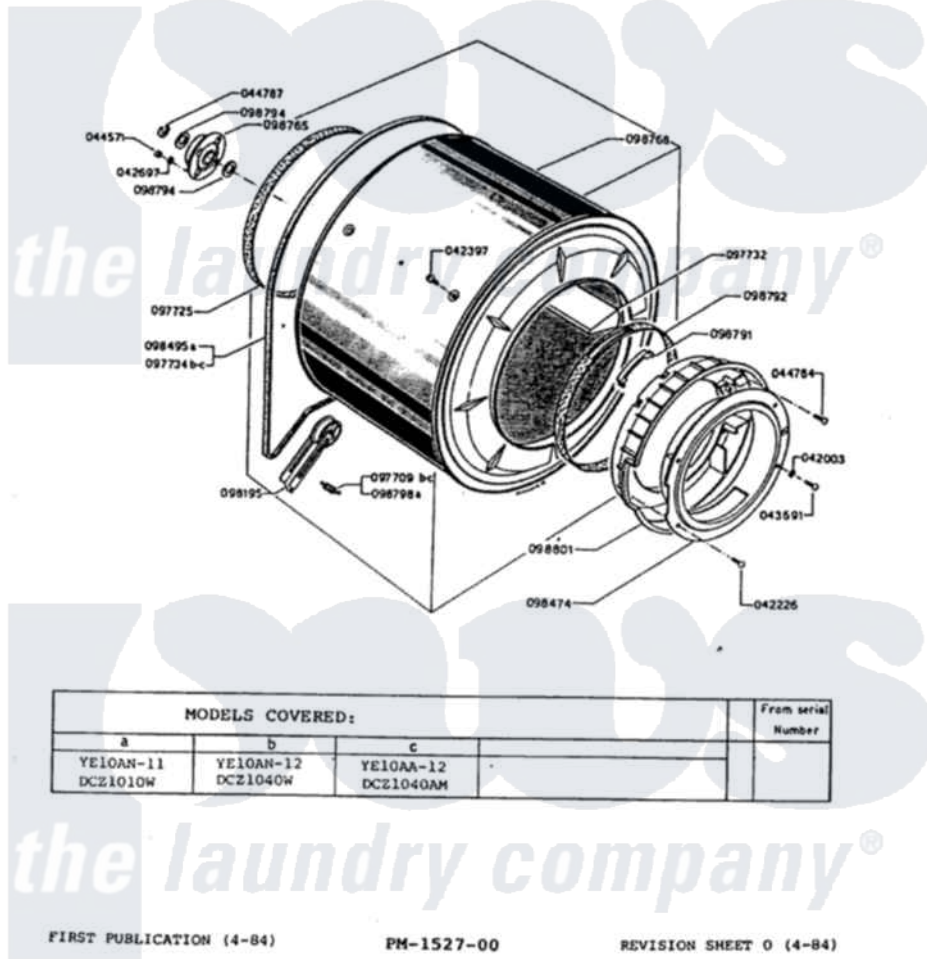

Maytag DCZ1040 03 - DRUM

04

Maytag Residential Maytag DCZ1040 Stacked Washer and Dryer Parts Parts Diagram 03 - DRUM
 Click on the part number to view part

Item	Original Part Number	Replaced By	Status	Part Description
1	042003		Not Available	FLAT WASHER
2	042226		Not Available	SCREW
3	042397	8-1400-0-6		Small Round Box
4	042697		Not Available	LOCKWASHER
5	043691		Not Available	SCREW
6	044571		Not Available	NUT
7	044784		Not Available	SCREW
8	044787		Not Available	SPRING RING
9	097709		Not Available	SPRING
10	097725		Not Available	REAR GASKET
11	097732		Not Available	DRUM PAD
12	097734		Not Available	DRUM BELT
13	098195		Not Available	IDLER PULLEY
14	098474		Not Available	DOOR FRAME
16	098765		Not Available	REAR BEARING
17	098768		Not Available	DRUM

18	098791	Not Available	BEARING
19	098792	Not Available	FRONT GASKET
20	098794	Not Available	SPACER WASHER
22	098801	Not Available	DOOR FLANGE