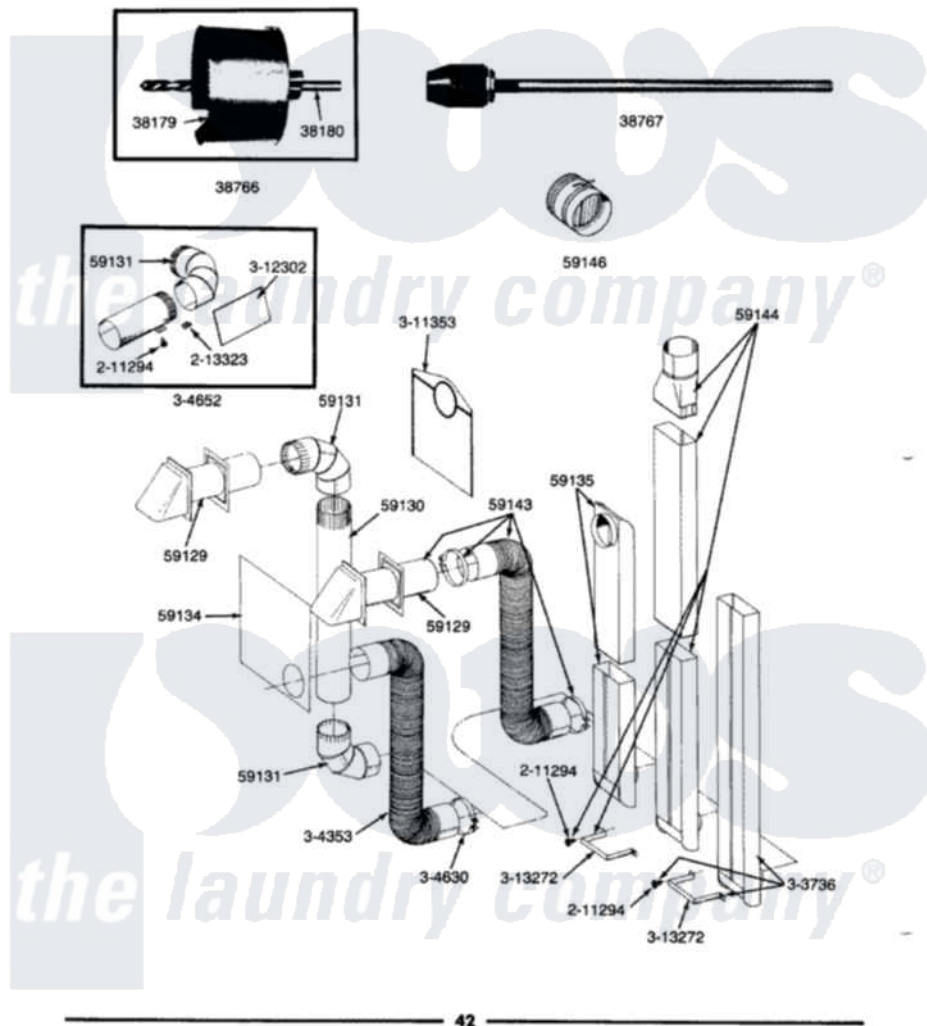

ALL MODELS **INSTALLATION ACCESSORIES**

Maytag Residential Maytag DE407 Dryer Parts Parts Diagram 07 - INSTALLATION ACCESSORIES
 Click on the part number to view part

Item	Original Part Number	Replaced By	Status	Part Description
1	038179		Not Available	BLADE, SAW
2	038180		Not Available	REPLACEMENT DRILL
3	038766		Not Available	HOLE SAW W/DRILL BIT
4	038767			Extension Chuck, Drill
5	Y059129	4396007RW		Vent Hood
6	Y059130			Pipe, Venting
7	Y059131			Elbow, Venting
8	Y059134			PLATE, ALUM. WINDOW (15" X 20")
9	Y059135			Vent Duct Assembly
10	Y059143			Flexible Vent Kit
11	059144		Not Available	RECTANGULAR VENT KIT
12	059146		Not Available	DAMPER, BACK DRAFT
13	211294	90767		Screw, 8A X 3/8 HeX Washer Head Tapping
14	213323			Fastener, Exhaust Duct Kit
15	303736		Not Available	EXHAUST DEFLECTOR KIT

16	Y304353	4396010RP	6ft Scvent
17	Y304630		Clamp, Flexible Duct
18	311147	Not Available	EXHAUST DEFLECTOR
19	311353	Not Available	BAG, LINT (DACRON)
20	313272		Bracket, Exhaust Deflector
21	313766	Not Available	COUPLER FOR VENT DUCT