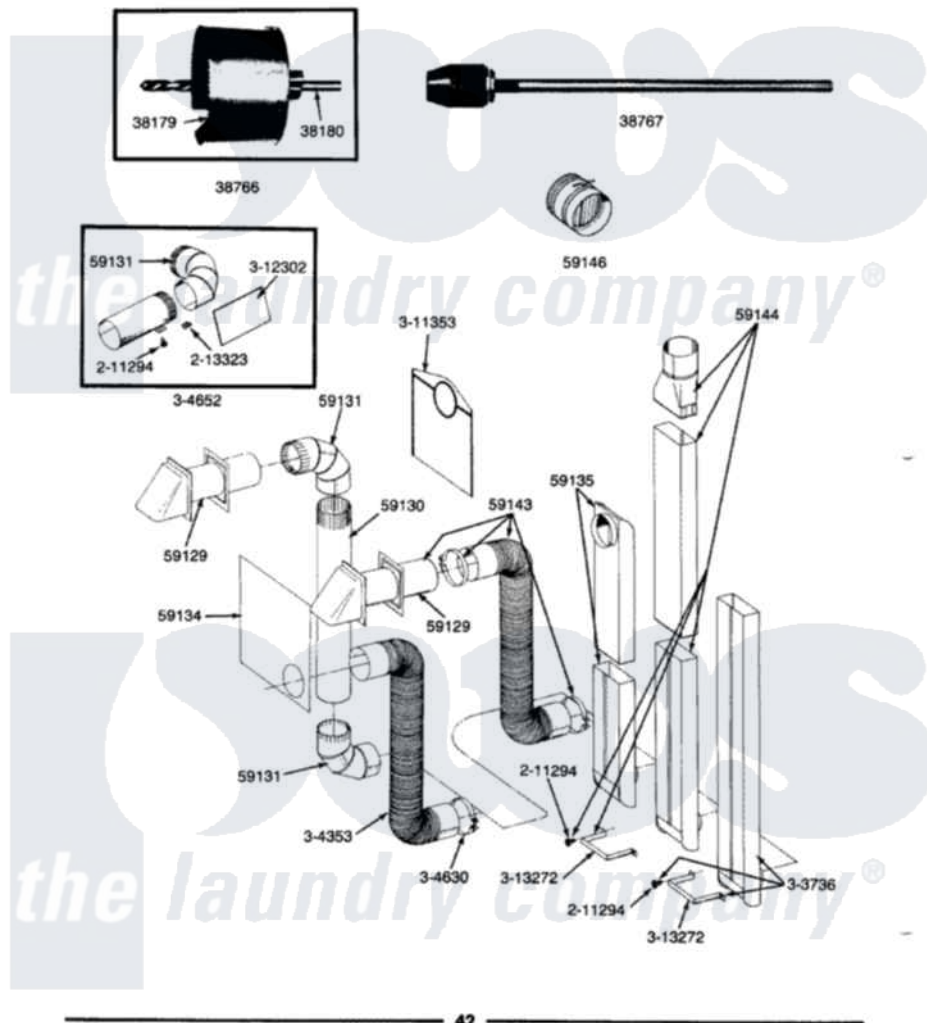

**ALL MODELS** **INSTALLATION ACCESSORIES**

Maytag Residential Maytag DE806 Dryer Parts Parts Diagram 07 - INSTALLATION ACCESSORIES  
 Click on the part number to view part

Item	Original Part Number	Replaced By	Status	Part Description
1	038179		Not Available	BLADE, SAW
2	038180		Not Available	REPLACEMENT DRILL
3	038766		Not Available	HOLE SAW W/DRILL BIT
4	<a href="#">038767</a>			Extension Chuck, Drill
5	Y059129	<a href="#">4396007RW</a>		Vent Hood
6	<a href="#">Y059130</a>			Pipe, Venting
7	<a href="#">Y059131</a>			Elbow, Venting
8	Y059134			PLATE, ALUM. WINDOW (15" X 20")
9	<a href="#">Y059135</a>			Vent Duct Assembly
10	<a href="#">Y059143</a>			Flexible Vent Kit
11	059144		Not Available	RECTANGULAR VENT KIT
12	059146		Not Available	DAMPER, BACK DRAFT
13	211294	<a href="#">90767</a>		Screw, 8A X 3/8 HeX Washer Head Tapping
14	<a href="#">213323</a>			Fastener, Exhaust Duct Kit
15	303736		Not Available	EXHAUST DEFLECTOR KIT

16	Y304353	<a href="#">4396010RP</a>	6ft Scvent
17	<a href="#">Y304630</a>		Clamp, Flexible Duct
18	311147	Not Available	EXHAUST DEFLECTOR
19	311353	Not Available	BAG, LINT (DACRON)
20	<a href="#">313272</a>		Bracket, Exhaust Deflector
21	313766	Not Available	COUPLER FOR VENT DUCT