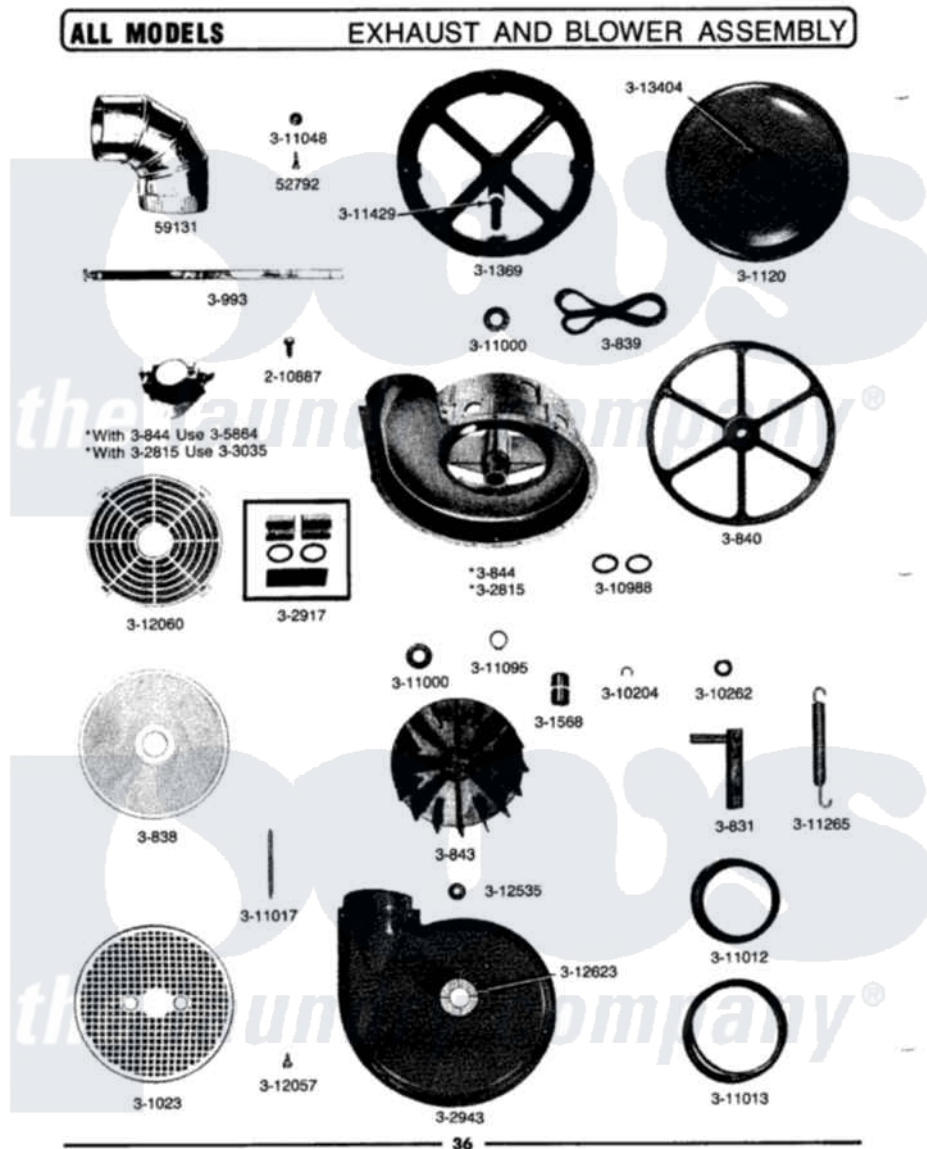

# Maytag DE906 04 - EXHAUST & BLOWER ASSEMBLY

Maytag Residential Maytag DE906 Dryer Parts Parts Diagram 04 - EXHAUST & BLOWER ASSEMBLY  
 Click on the part number to view part

Item	Original Part Number	Replaced By	Status	Part Description
1	<a href="#">052792</a>			Screw, 1 1/4-20 X 5/16
2	<a href="#">Y059131</a>			Elbow, Venting
3	300831		Not Available	SHAFT AND SLIDE
4	<a href="#">300838</a>			Lint Screen
5	300839		Not Available	SEAL
6	300840		Not Available	REDUCTION PULLEY
7	300843		Not Available	IMPELLER
8	300993	<a href="#">W10311986</a>		Dishrack
9	<a href="#">301023</a>			Lint Screen Retainer
10	<a href="#">Y301120</a>			Drum Pulley
11	301369		Not Available	SHAFT WITH SPIDER
12	301568		Not Available	BEARING F/BAKELITE IMPELLER NA
13	<a href="#">Y302815</a>			Blower Housing With Bearing
14	302917		Not Available	BEARING KIT - DRUM
15	302943			COVER WITH LINT SEAL-BLOWER

16	<a href="#">303035</a>		Regulating Thermostat
17	310204	Not Available	SNAP RING
18	<a href="#">310262</a>		Washer
20	<a href="#">310988</a>		O Ring Seal
21	<a href="#">311000</a>		Washer
22	<a href="#">Y311012</a>		Drive Belt
23	<a href="#">Y311013</a>		Motor Belt
24	<a href="#">Y311017</a>		Retainer Spring
25	311048	Not Available	WASHER, ALUMINUM
26	311095	Not Available	RETAINING RING
27	<a href="#">311265</a>		Spring
28	<a href="#">Y311429</a>		Nylon Spacer Collar
29	Y312057	<a href="#">910624</a>	Screw
31	Y312060	Not Available	SHIELD FOR SPIDER---C
32	<a href="#">Y312623</a>		Lint Seal - Blower Covers
33	Y313404	<a href="#">Y301120</a>	Drum Pulley
34	210887	<a href="#">12990527</a>	Screw-Sm/Hex
35	<a href="#">Y300844</a>		Exhaust Housing
36	300909	<a href="#">8009</a>	Bulb-Light
37	300910	Not Available	RECEPTACLE
38	<a href="#">305864</a>		Thermostat Kit
39	<a href="#">311056</a>		Lamp Support
40	312479	Not Available	LAMP SUPPORT FOR 3-2815
41	<a href="#">312535</a>		Washer, Vault Mounting Brk.