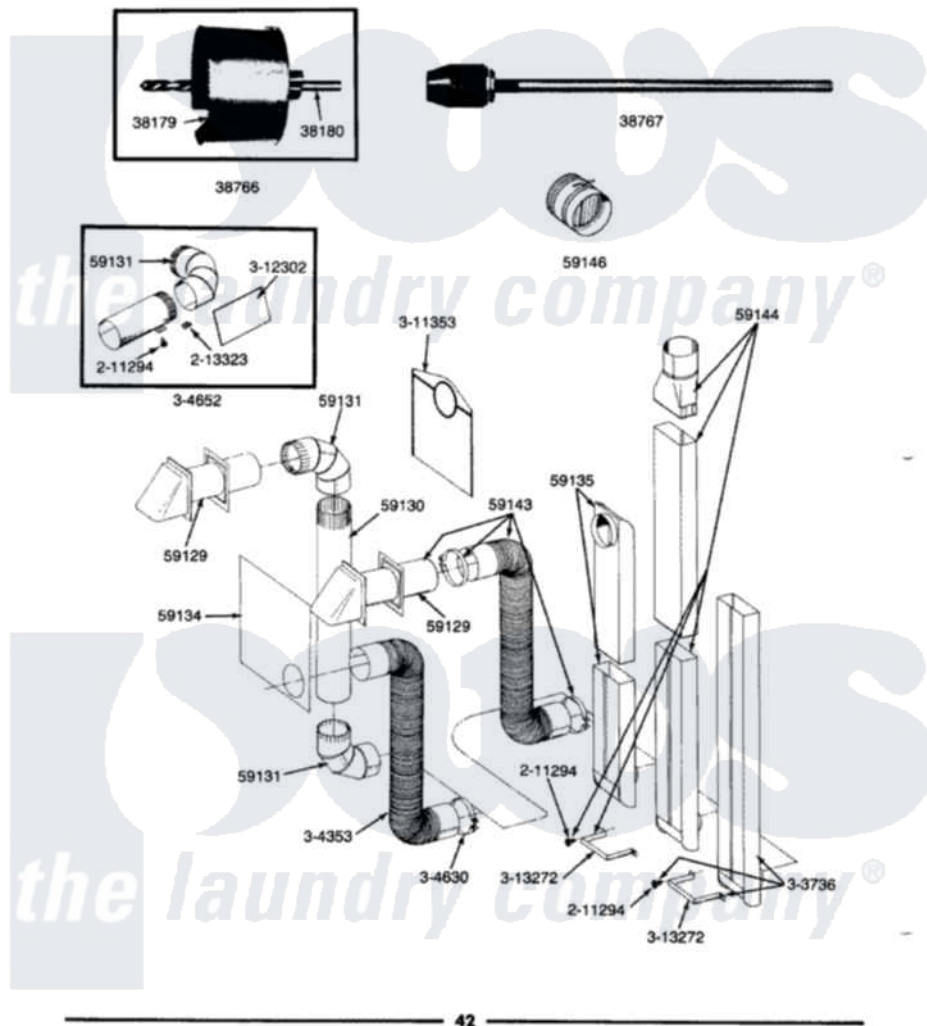

**ALL MODELS** **INSTALLATION ACCESSORIES**

Maytag Residential Maytag DE906 Dryer Parts Parts Diagram 07 - INSTALLATION ACCESSORIES  
 Click on the part number to view part

Item	Original Part Number	Replaced By	Status	Part Description
1	038179		Not Available	BLADE, SAW
2	038180		Not Available	REPLACEMENT DRILL
3	038766		Not Available	HOLE SAW W/DRILL BIT
4	<a href="#">038767</a>			Extension Chuck, Drill
5	Y059129	<a href="#">4396007RW</a>		Vent Hood
6	<a href="#">Y059130</a>			Pipe, Venting
7	<a href="#">Y059131</a>			Elbow, Venting
8	Y059134			PLATE, ALUM. WINDOW (15" X 20")
9	<a href="#">Y059135</a>			Vent Duct Assembly
10	<a href="#">Y059143</a>			Flexible Vent Kit
11	059144		Not Available	RECTANGULAR VENT KIT
12	059146		Not Available	DAMPER, BACK DRAFT
13	211294	<a href="#">90767</a>		Screw, 8A X 3/8 Hex Washer Head Tapping
14	<a href="#">213323</a>			Fastener, Exhaust Duct Kit
15	303736		Not Available	EXHAUST DEFLECTOR KIT

16	Y304353	<a href="#">4396010RP</a>	6ft Scvent
17	<a href="#">Y304630</a>		Clamp, Flexible Duct
18	311147	Not Available	EXHAUST DEFLECTOR
19	311353	Not Available	BAG, LINT (DACRON)
20	<a href="#">313272</a>		Bracket, Exhaust Deflector
21	313766	Not Available	COUPLER FOR VENT DUCT