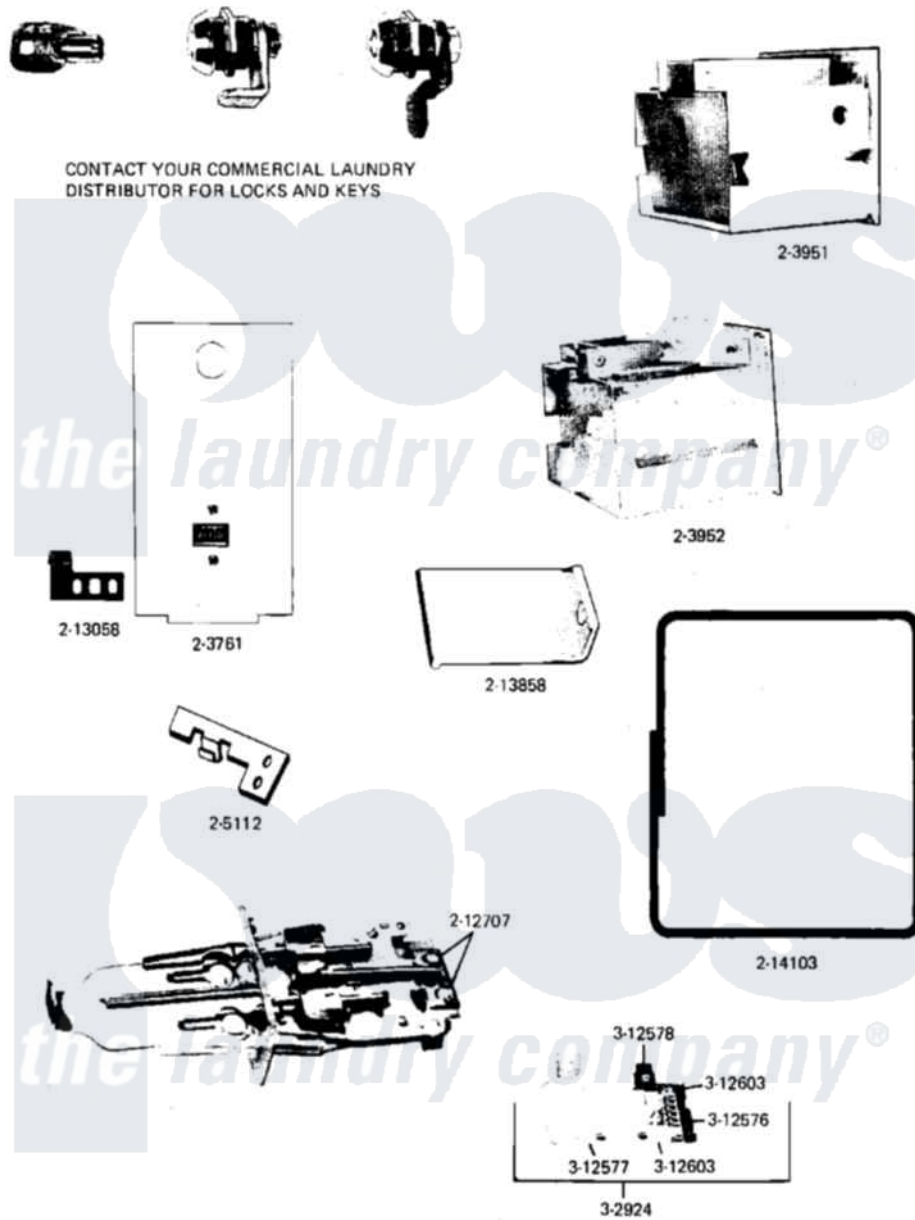

Maytag DG16CA 12 - ACCESSORIES

CONTACT YOUR COMMERCIAL LAUNDRY DISTRIBUTOR FOR LOCKS AND KEYS

[Maytag Residential Maytag DG16CA Dryer Parts](#) Parts Diagram 12 - ACCESSORIES

[Click on the part number to view part](#)

Item	Original Part Number	Replaced By	Status	Part Description
001	Y302924		Not Available	ACTUATOR KIT-DRYER SLIDES
002	Y312576			Zero Slide Adjustment
003	Y312577			Bracket For Slide
004	Y312578			Slide Adjustment
005	NLA		Not Available	SCREW ADJUSTMENT ASSEMBLY
006	203761			DOOR, ACCESS (WHT)
007	NLA		Not Available	COIN BOX, WHITE
008	NLA		Not Available	SUPER SECURITY COIN BOX
009	NLA		Not Available	DOUBLE MELT CLIP W/DEFLECTO
010	212707	3196385		Screw
011	213058			Actuator For Counter
012	213858	205416		Guard For Coin Box