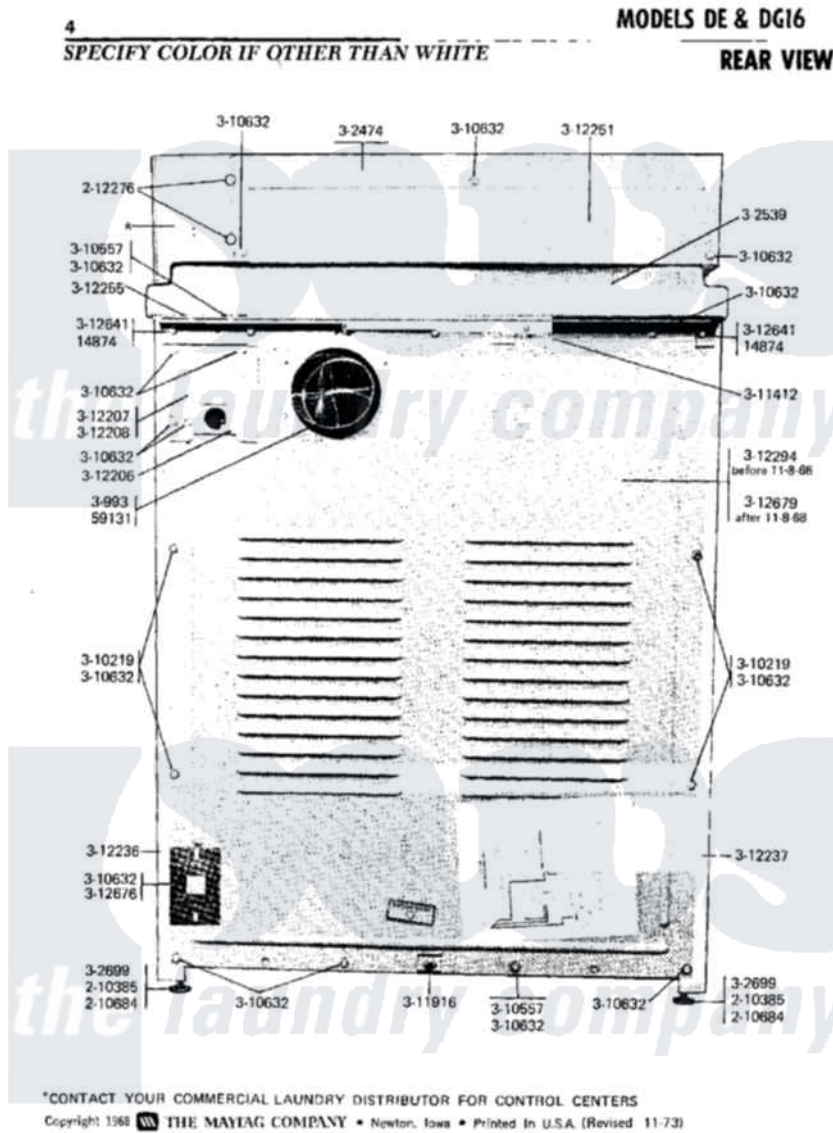

Maytag DG16CM 02 - REAR VIEW

Maytag Residential Maytag DG16CM Dryer Parts Parts Diagram 02 - REAR VIEW

Click on the part number to view part

Item	Original Part Number	Replaced By	Status	Part Description
001	NLA		Not Available	CLAMP
002	NLA		Not Available	CONTROL COVER-WHITE
003	302521		Not Available	CORD, POWER PART NOT USED-GAS MODELS ONLY
004	NLA		Not Available	FRONT PANEL-WHITE
005	NLA		Not Available	TOP COVER-WHITE
006	Y302699	22003428		Leg, Adjustable
007	NLA		Not Available	PIPE AND BRACKET ASSEMBLY
008	310219			No.10z Fastener
009	310557			Washer
010	Y310632	1163839		Screw
011	NLA		Not Available	SCREW
012	Y311916	22003781		Screw, Ground Strap
013	NLA		Not Available	TERMINAL BRACKET
014	NLA		Not Available	COVER FOR TERMINAL OPENING

015	NLA	Not Available	PANEL-WHITE
016	NLA	Not Available	PANEL-WHITE
017	NLA	Not Available	BACK FOR CONTROL PANEL
018	NLA	Not Available	ANGLE FOR CABINET - DRYER
019	NLA	Not Available	BACK FOR CABINET
020	Y312641		Ground Clip Speed Nut
021	NLA	Not Available	PIPE SUPPORT PLATE-SQ HOLE
022	NLA	Not Available	BACK PANEL
023	210385		Lock Nut For Adjustable Leg
024	210684		Foot, Adjustable Leg
025	212276	W10116760	Screw
026	Y014874		Screw, Idler Arm And Sleeve
027	Y059131		Elbow, Venting
028		Not Available	