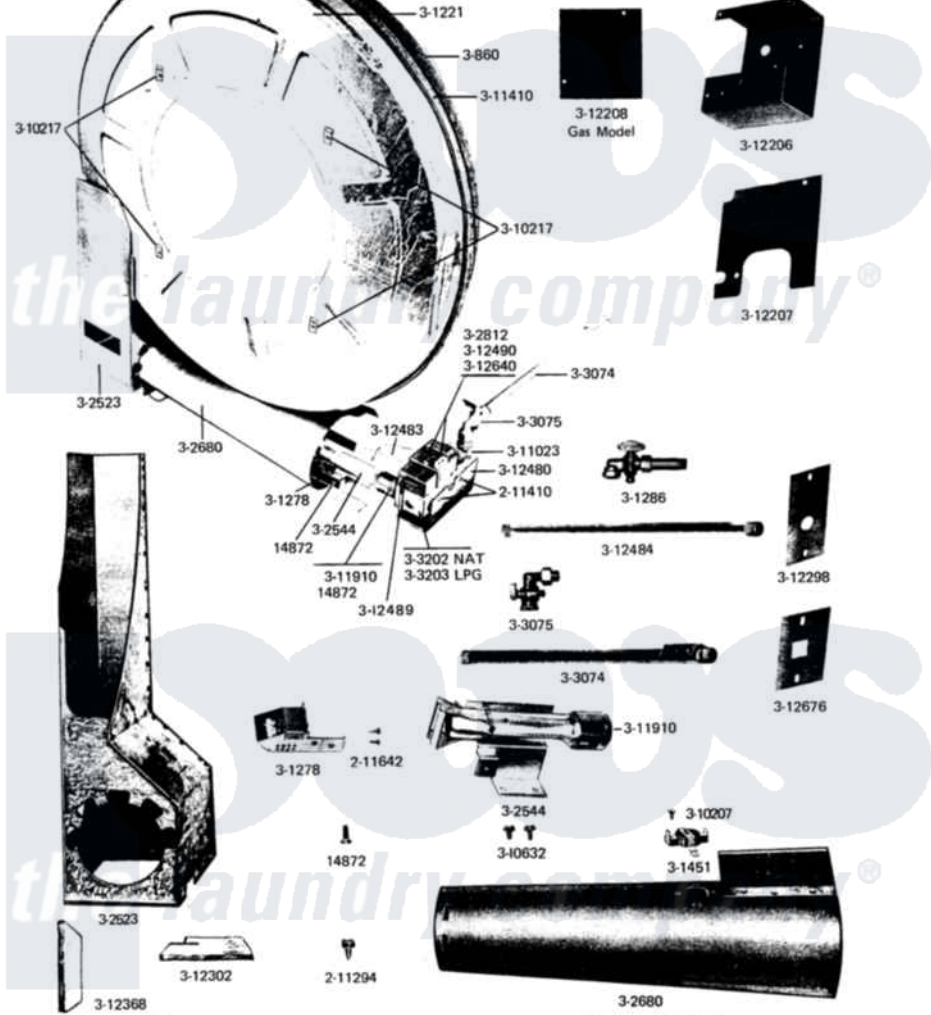

Maytag DG16CM 10 - BURNER ASSEMBLY

28

MODEL DG16

BURNER ASSEMBLY

Copyright 1966 THE MAYTAG COMPANY • Newton, Iowa • Printed in U.S.A. (Revised 11-73)

Maytag Residential Maytag DG16CM Dryer Parts Parts Diagram 10 - BURNER ASSEMBLY
 Click on the part number to view part

Item	Original Part Number	Replaced By	Status	Part Description
001	NLA		Not Available	SEAL, DRUM COVER
002	NLA		Not Available	STATIONARY SHROUD
003	NLA		Not Available	PILOT SHIELD
004	NLA		Not Available	PILOT VALVE
005	Y301451		Not Available	HIGH LIMIT THERMOSTAT
006	NLA		Not Available	MIXING CHAMBER
007	Y302544		Not Available	BURNER ASSEMBLY
008	NLA		Not Available	COMBUSTION CONE
009	Y302812			Main Burner Solenoid
010	NLA		Not Available	PILOT WITH PRESSURE SWITCH
011	NLA		Not Available	PIPE AND BRACKET ASSEMBLY
012	NLA		Not Available	SHUT-OFF VALVE
013	Y303202	Y302800		Gas Valve-
014	Y303203	12001114		Kit- LP GA
015	310207			Screw, No.6 X 1/4 Inch

016	NLA		Not Available	NO LONGER AVAILABLE
017	Y310632	1163839		Screw
018	NLA		Not Available	STREET ELBOW, 3/8 INCH
019	NLA		Not Available	BAND
020	NLA		Not Available	AIR SHUTTER
021	NLA		Not Available	TERMINAL BRACKET
022	NLA		Not Available	COVER FOR TERMINAL OPENING
023	NLA		Not Available	SUPPORT AND COVER
024	312302			Insulation, Exhaust Duct Kit
025	312368	312302		Insulation, Exhaust Duct Kit
026	NLA		Not Available	GAS CONTROL BRACKET
027	Y312483			PILOT TUBE
028	Y312484			Pipe, 17-3/8 Inch
029	NLA		Not Available	LEVER FOR PILOT
030	NLA		Not Available	SCREW FOR MAIN SOLENOID
031	NLA		Not Available	VALVE COVER FOR 3-3202
032	NLA		Not Available	PIPE SUPPORT PLATE-SQ HOLE
033	211294	90767		Screw, 8A X 3/8 HeX Washer Head Tapping
034	NLA		Not Available	SCREW, HEX HD No.8 X 3/8 INCH
035	NLA		Not Available	SCREW, No.6-20 X 3/8 INCH
036	Y014872			Screw, Coin Meter Stop -
037			Not Available	