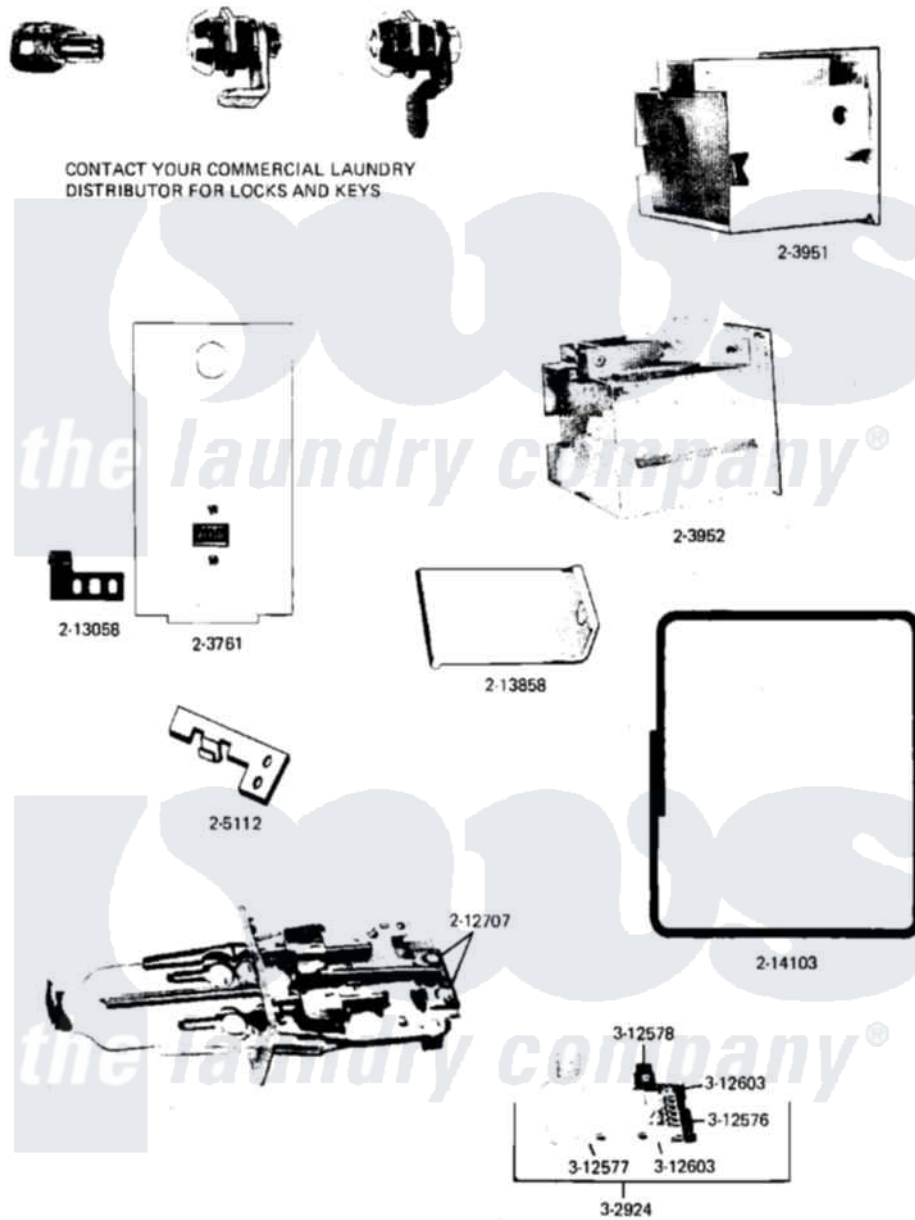

Maytag DG16CM 12 - ACCESSORIES

Maytag [Residential Maytag DG16CM Dryer Parts](#) Parts Diagram 12 - ACCESSORIES
 Click on the part number to view part

Item	Original Part Number	Replaced By	Status	Part Description
001	Y302924		Not Available	ACTUATOR KIT-DRYER SLIDES
002	Y312576			Zero Slide Adjustment
003	Y312577			Bracket For Slide
004	Y312578			Slide Adjustment
005	NLA		Not Available	SCREW ADJUSTMENT ASSEMBLY
006	203761			DOOR, ACCESS (WHT)
007	NLA		Not Available	COIN BOX, WHITE
008	NLA		Not Available	SUPER SECURITY COIN BOX
009	NLA		Not Available	DOUBLE MELT CLIP W/DEFLECTO
010	212707	3196385		Screw
011	213058			Actuator For Counter
012	213858	205416		Guard For Coin Box