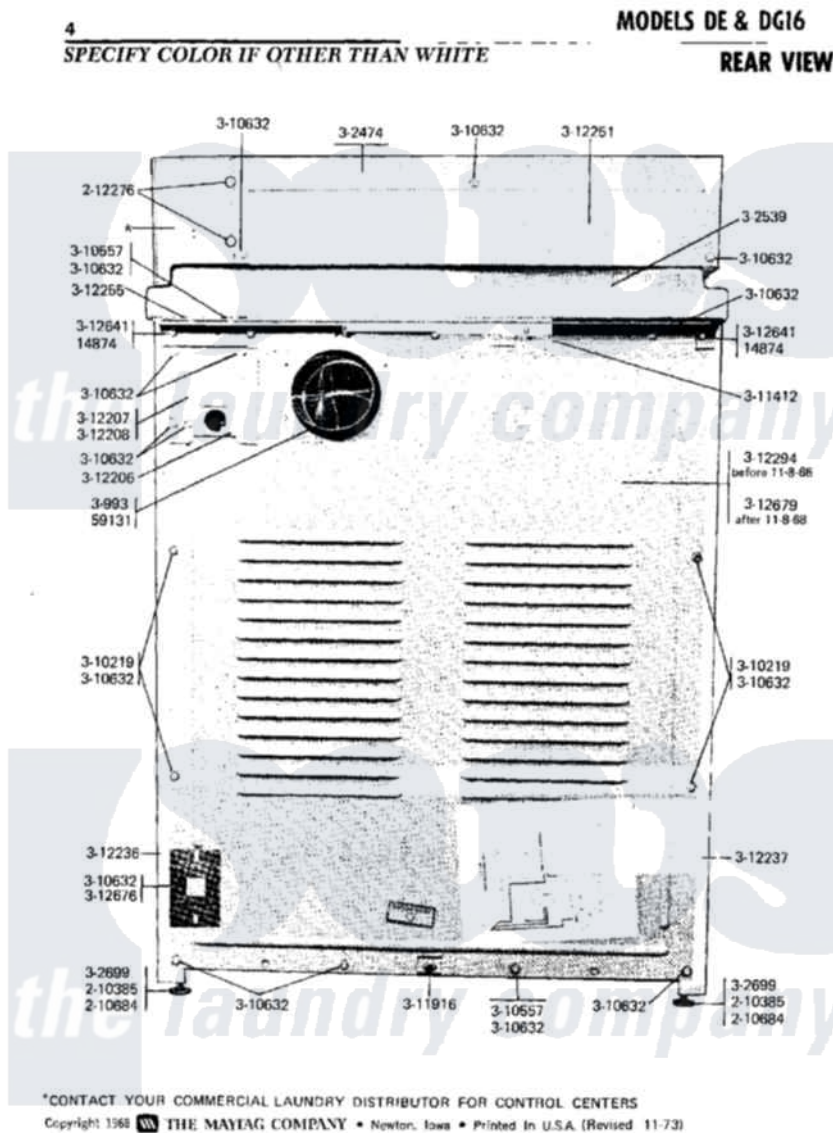

Maytag DG16CT 02 - REAR VIEW

Maytag Residential Maytag DG16CT Dryer Parts Parts Diagram 02 - REAR VIEW

Click on the part number to view part

Item	Original Part Number	Replaced By	Status	Part Description
001	NLA		Not Available	CLAMP
002	NLA		Not Available	CONTROL COVER-WHITE
003	302521		Not Available	CORD, POWER PART NOT USED-GAS MODELS ONLY
004	NLA		Not Available	FRONT PANEL-WHITE
005	NLA		Not Available	TOP COVER-WHITE
006	Y302699	22003428		Leg, Adjustable
007	NLA		Not Available	PIPE AND BRACKET ASSEMBLY
008	310219			No.10z Fastener
009	310557			Washer
010	Y310632	1163839		Screw
011	NLA		Not Available	SCREW
012	Y311916	22003781		Screw, Ground Strap
013	NLA		Not Available	TERMINAL BRACKET
014	NLA		Not Available	COVER FOR TERMINAL OPENING

015	NLA	Not Available	PANEL-WHITE
016	NLA	Not Available	PANEL-WHITE
017	NLA	Not Available	BACK FOR CONTROL PANEL
018	NLA	Not Available	ANGLE FOR CABINET - DRYER
019	NLA	Not Available	BACK FOR CABINET
020	Y312641		Ground Clip Speed Nut
021	NLA	Not Available	PIPE SUPPORT PLATE-SQ HOLE
022	NLA	Not Available	BACK PANEL
023	210385		Lock Nut For Adjustable Leg
024	210684		Foot, Adjustable Leg
025	212276	W10116760	Screw
026	Y014874		Screw, Idler Arm And Sleeve
027	Y059131		Elbow, Venting
028		Not Available	