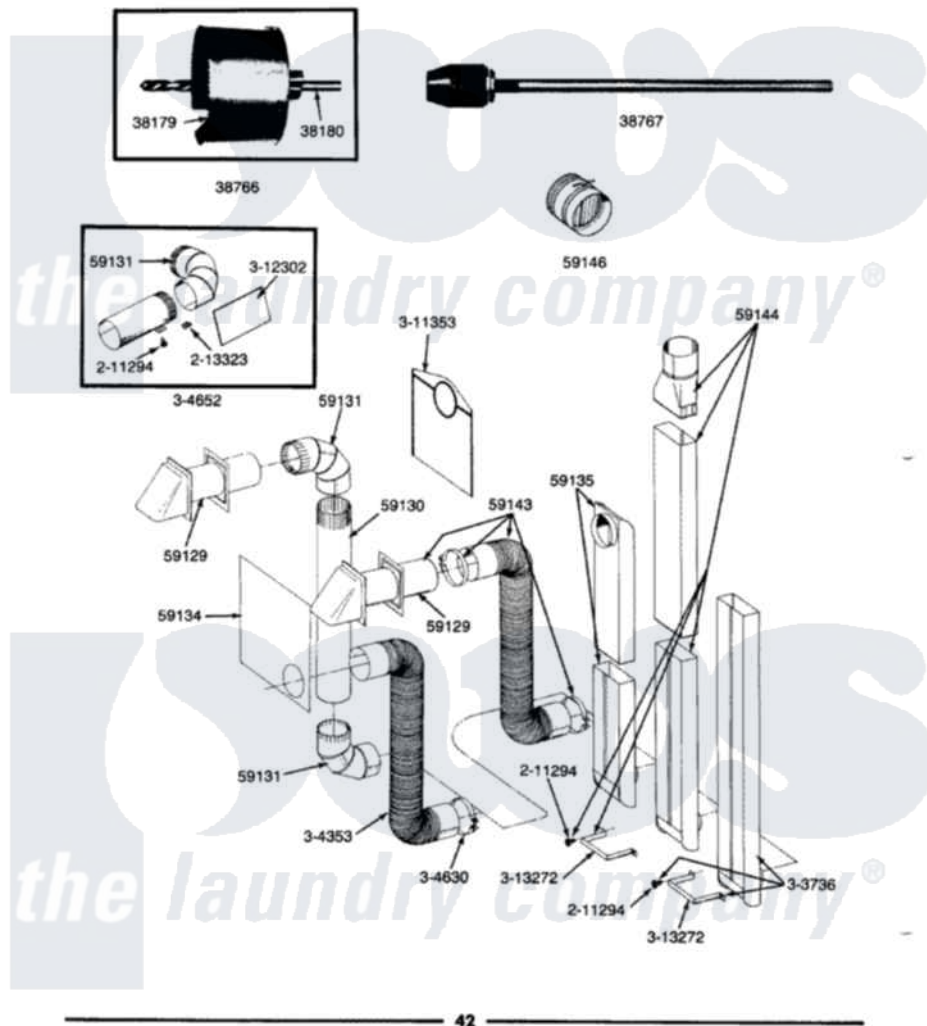

ALL MODELS **INSTALLATION ACCESSORIES**

Maytag Residential Maytag DG306 Dryer Parts Parts Diagram 10 - INSTALLATION ACCESSORIES
 Click on the part number to view part

Item	Original Part Number	Replaced By	Status	Part Description
1	038179		Not Available	BLADE, SAW
2	038180		Not Available	REPLACEMENT DRILL
3	038766		Not Available	HOLE SAW W/DRILL BIT
4	038767			Extension Chuck, Drill
5	Y059129	4396007RW		Vent Hood
6	Y059130			Pipe, Venting
7	Y059131			Elbow, Venting
8	Y059134			PLATE, ALUM. WINDOW (15" X 20")
9	Y059135			Vent Duct Assembly
10	Y059143			Flexible Vent Kit
11	059144		Not Available	RECTANGULAR VENT KIT
12	059146		Not Available	DAMPER, BACK DRAFT
13	211294	90767		Screw, 8A X 3/8 HeX Washer Head Tapping
14	213323			Fastener, Exhaust Duct Kit
15	303736		Not Available	EXHAUST DEFLECTOR KIT

16	Y304353	4396010RP	6ft Scvent
17	Y304630		Clamp, Flexible Duct
18	311147	Not Available	EXHAUST DEFLECTOR
19	311353	Not Available	BAG, LINT (DACRON)
20	313272		Bracket, Exhaust Deflector
21	313766	Not Available	COUPLER FOR VENT DUCT