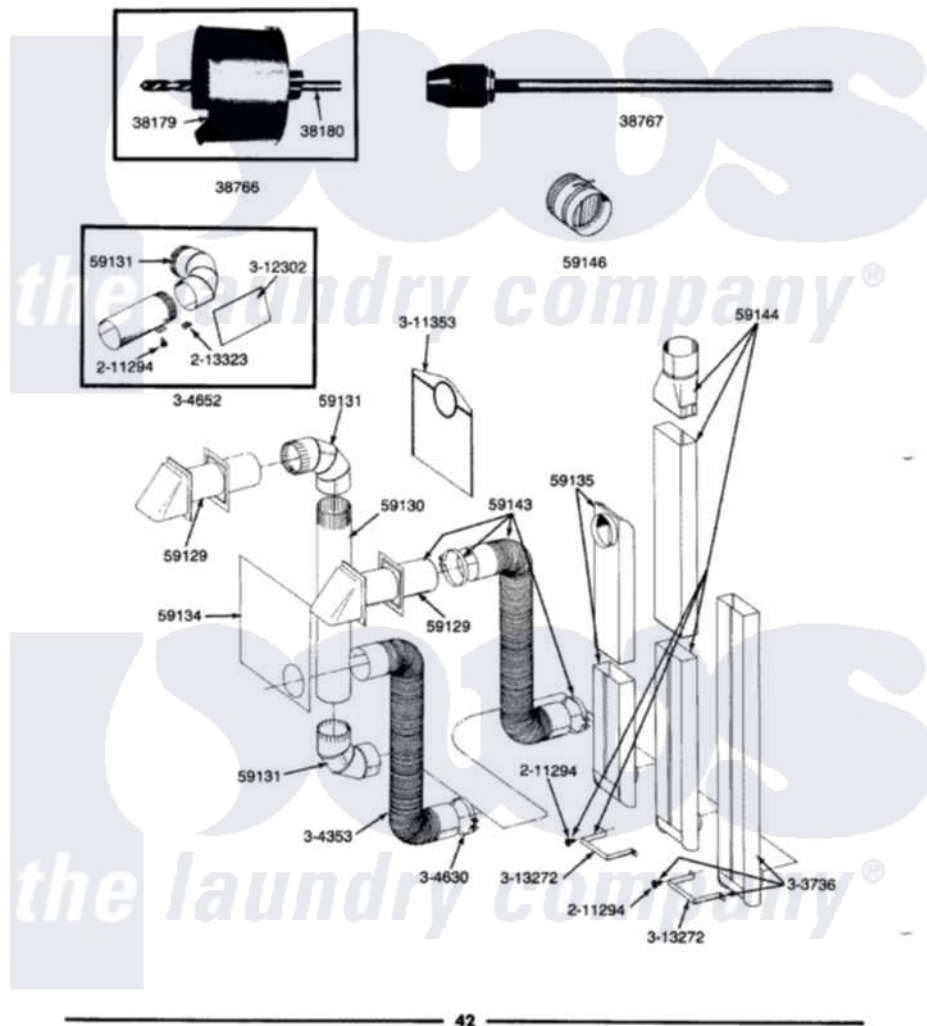

**ALL MODELS** **INSTALLATION ACCESSORIES**

Maytag Residential Maytag DG307 Dryer Parts Parts Diagram 08 - INSTALLATION ACCESSORIES  
 Click on the part number to view part

Item	Original Part Number	Replaced By	Status	Part Description
1	038179		Not Available	BLADE, SAW
2	038180		Not Available	REPLACEMENT DRILL
3	038766		Not Available	HOLE SAW W/DRILL BIT
4	<a href="#">038767</a>			Extension Chuck, Drill
5	Y059129	<a href="#">4396007RW</a>		Vent Hood
6	<a href="#">Y059130</a>			Pipe, Venting
7	<a href="#">Y059131</a>			Elbow, Venting
8	Y059134			PLATE, ALUM. WINDOW (15" X 20")
9	<a href="#">Y059135</a>			Vent Duct Assembly
10	<a href="#">Y059143</a>			Flexible Vent Kit
11	059144		Not Available	RECTANGULAR VENT KIT
12	059146		Not Available	DAMPER, BACK DRAFT
13	211294	<a href="#">90767</a>		Screw, 8A X 3/8 HeX Washer Head Tapping
14	<a href="#">213323</a>			Fastener, Exhaust Duct Kit
15	303736		Not Available	EXHAUST DEFLECTOR KIT

16	Y304353	<a href="#">4396010RP</a>	6ft Scvent
17	<a href="#">Y304630</a>		Clamp, Flexible Duct
18	311147	Not Available	EXHAUST DEFLECTOR
19	311353	Not Available	BAG, LINT (DACRON)
20	<a href="#">313272</a>		Bracket, Exhaust Deflector
21	313766	Not Available	COUPLER FOR VENT DUCT