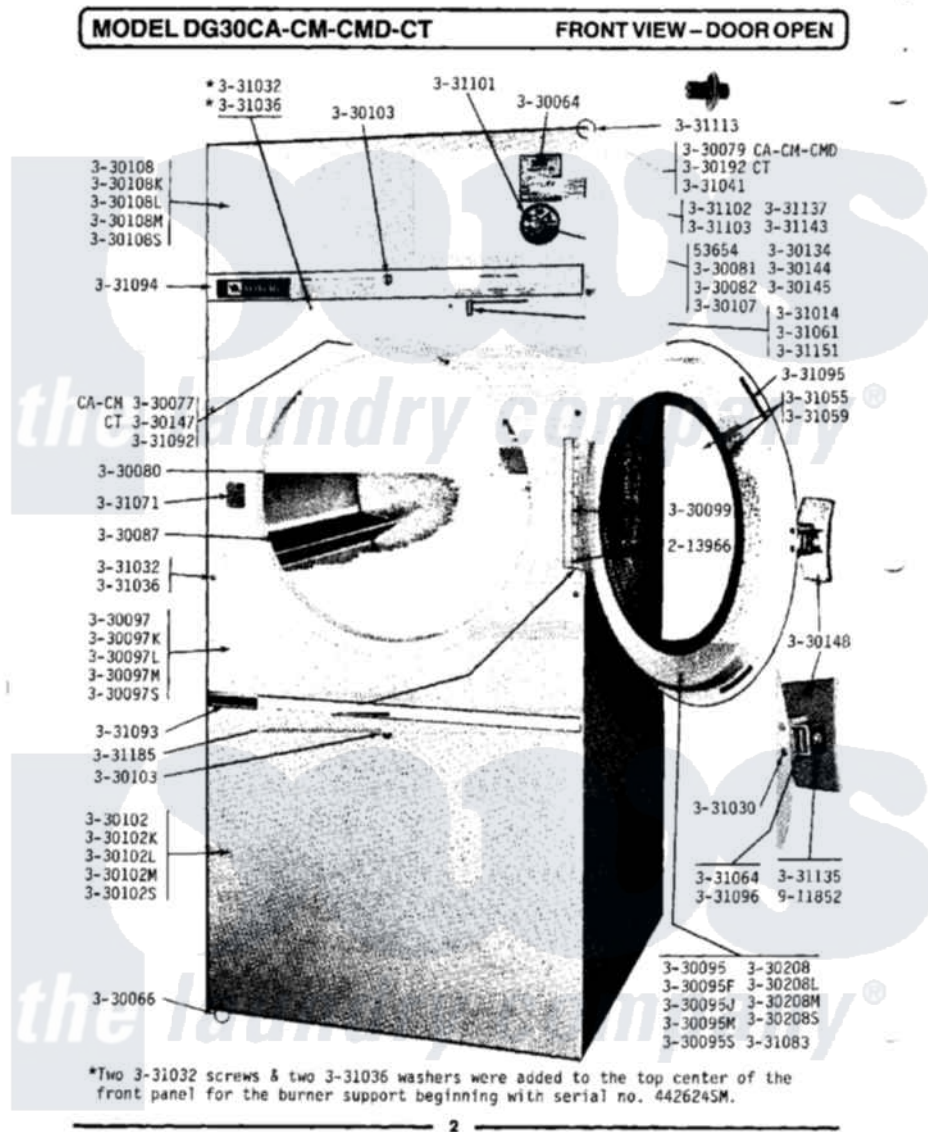

Maytag DG30CT 01 - FRONT VIEW-DOOR OPEN

Maytag Residential Maytag DG30CT Dryer Parts Parts Diagram 01 - FRONT VIEW-DOOR OPEN

Click on the part number to view part

Item	Original Part Number	Replaced By	Status	Part Description
001	NLA		Not Available	GULMITE WRENCH No.8
002	213966	3400014		Screw
003	Y330064			Pilot Light
004	NLA		Not Available	LEVELING LEG
005	Y330079		Not Available	SWITCH, PUSH-TO-START
006	Y330080		Not Available	SPIDER & SHAFT ASSEMBLY
007	Y330087			Drum Assembly Complete
008	NLA		Not Available	DOOR-WHITE
009	NLA		Not Available	DOOR-HAVEST WHEAT
010	NLA		Not Available	FRONT PANEL-WHITE
011	NLA		Not Available	FRONT PANEL-ALMOND
012	NLA		Not Available	FRONT PANEL-HARVEST WHEAT
013	NLA		Not Available	HINGE FOR DOOR
014	Y330102			FRONT PANEL-WHITE
015	NLA		Not Available	FRONT PANEL-ALMOND