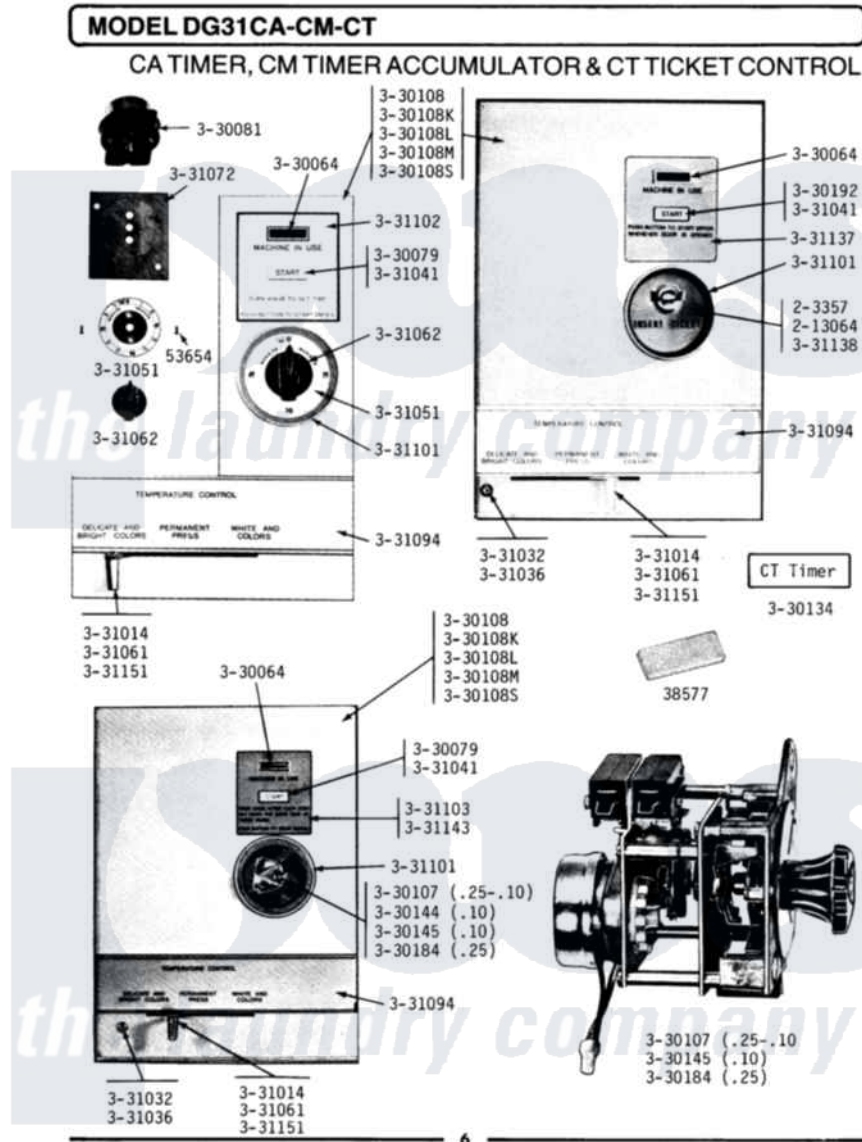

# Maytag DG31CA 02 - TIMER ACCUMULATORS & TICKET CONTROL

Maytag Residential Maytag DG31CA Dryer Parts Parts Diagram 02 - TIMER ACCUMULATORS & TICKET CONTROL  
 Click on the part number to view part

Item	Original Part Number	Replaced By	Status	Part Description
001	NLA		Not Available	TOOL, ADJUST TIMING SWITCH
002	NLA		Not Available	SCREW, No.5-40 X 3/8
003	NLA		Not Available	PALNUT
004	NLA		Not Available	FRONT PLATE, TICKET CONTROL
005	<a href="#">Y330064</a>			Pilot Light
006	Y330079		Not Available	SWITCH, PUSH-TO-START
007	<a href="#">330081</a>			Timer - CA 60 Minutes
008	NLA		Not Available	PART NOT USED
009	NLA		Not Available	FRONT PANEL (WHT)
010	330108L		Not Available	FRONT PANEL-ALMOND
011	330108M		Not Available	FRONT PANEL-HARVEST WHEAT
012	NLA		Not Available	PART NOT USED
013	NLA		Not Available	MOUNTING PLATE (ACCUMULATOR)
014	Y330145		Not Available	CONTA ACCUMULATOR

014	<a href="#">330143</a>	Not Available	ASSEMBLY
015	<a href="#">330184</a>		Timer Accumulator-25
016	Y330192	Not Available	SWITCH, PUSH TO START
017	331014	<a href="#">8281196</a>	Screw
018	331032	<a href="#">61002031</a>	Screw, Handle
019	<a href="#">331036</a>		Washer-Front Panel Screws
020	<a href="#">331041</a>		Button-Push-To-Start Switch
021	NLA	Not Available	TIMER DIAL - CA 60 MINUTES
022	<a href="#">331061</a>		Knob For Temperature Contro
023	NLA	Not Available	KNOB, TIMER
024	NLA	Not Available	MOUNTING PLATE, TIMER
025	NLA	Not Available	TRIM BAR, UPPER PANEL
026	331101	Not Available	BEZEL FOR TIMER-ACCUMULATOR
027	NLA	Not Available	INSTRUCTION PLATE
028	NLA	Not Available	PART NOT USED
029	NLA	Not Available	PART NOT USED
030	NLA	Not Available	MOUNTING PLATE-TICKET CONT
031	NLA	Not Available	INSTRUCT LABEL - SINGLE COI
032	<a href="#">331151</a>		Lever-Temperature Control