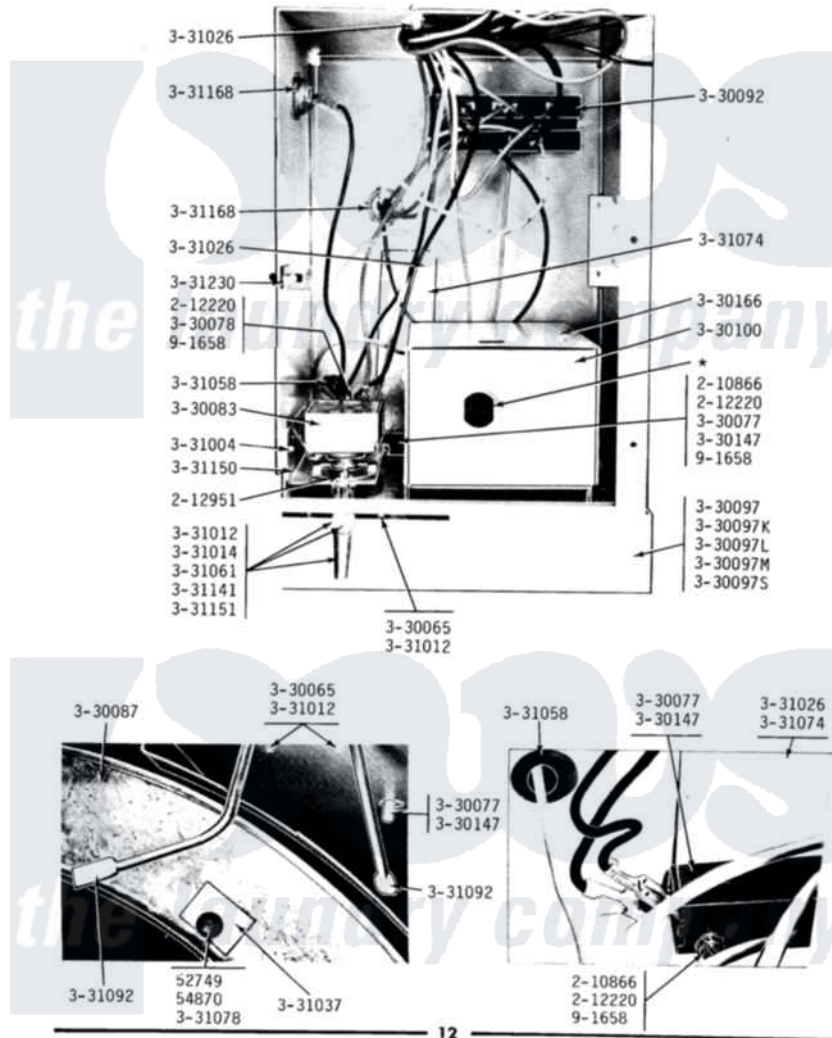

# Maytag DG31CA 06 - DOOR SWITCH, TEMP CNTRL, & TERMINAL BLOCK

### DOOR SWITCH, TEMPERATURE CONTROL & TERMINAL BLOCK

Maytag [Residential Maytag DG31CA Dryer Parts](#) Parts Diagram 06 - DOOR SWITCH, TEMP CNTRL, & TERMINAL BLOCK

[Click on the part number to view part](#)

Item	Original Part Number	Replaced By	Status	Part Description
001	Y052749	<a href="#">62739</a>		Nut, Lock
002	NLA		Not Available	LOCK WASHER, 3/8 X 1/16
003	<a href="#">210866</a>			Nut, Twin Speed
004	212220	<a href="#">213501</a>		Screw, No.6-20 X 1-1/8 Inch
005	<a href="#">212951</a>			Screw, No.6-32 X 1/4 Inch
006	NLA		Not Available	CLIP - ACTUATOR TO CABINET
007	<a href="#">Y330077</a>			Door Switch
008	<a href="#">Y330078</a>			Cool-Down Bypass Switch
009	Y330083		Not Available	CONTROL, TEMPERATURE
010	<a href="#">Y330087</a>			Drum Assembly Complete
011	<a href="#">Y330092</a>			Terminal Block
012	NLA		Not Available	FRONT PANEL-WHITE
013	NLA		Not Available	FRONT PANEL-ALMOND
014	NLA		Not Available	FRONT PANEL-HARVEST WHEAT

015	Y330100		Not Available	COIN BOX ASSEMBLY
016	<a href="#">Y330147</a>			Part Not Used
017	NLA		Not Available	VAULT ASSEMBLY
018	NLA		Not Available	SCREW - BRACKET TO VAULT
019	331012	<a href="#">400022-1</a>		Screw
020	331014	<a href="#">8281196</a>		Screw
021	331026	<a href="#">90767</a>		Screw, 8A X 3/8 HeX Washer Head Tapping
022	NLA		Not Available	SQUARE WASHER FOR DRUM ROD
023	<a href="#">331058</a>			Grommet-Temp. Control Tubin
024	<a href="#">331061</a>			Knob For Temperature Contro
025	NLA		Not Available	MOUNTING PLATE-DOOR SWITCH
026	NLA		Not Available	DRUM ROD
027	NLA		Not Available	ACTUATOR FOR DOOR SWITCH
028	NLA		Not Available	SCREW-TEMP CONTROL LEVER
029	NLA		Not Available	BRACKET-TEMPERATURE CONTROL
030	<a href="#">331151</a>			Lever-Temperature Control
031	NLA		Not Available	NUT FOR CONDUIT
032	<a href="#">331230</a>			Clip
033	NLA		Not Available	TWIN FASTENER WITH SCREWS