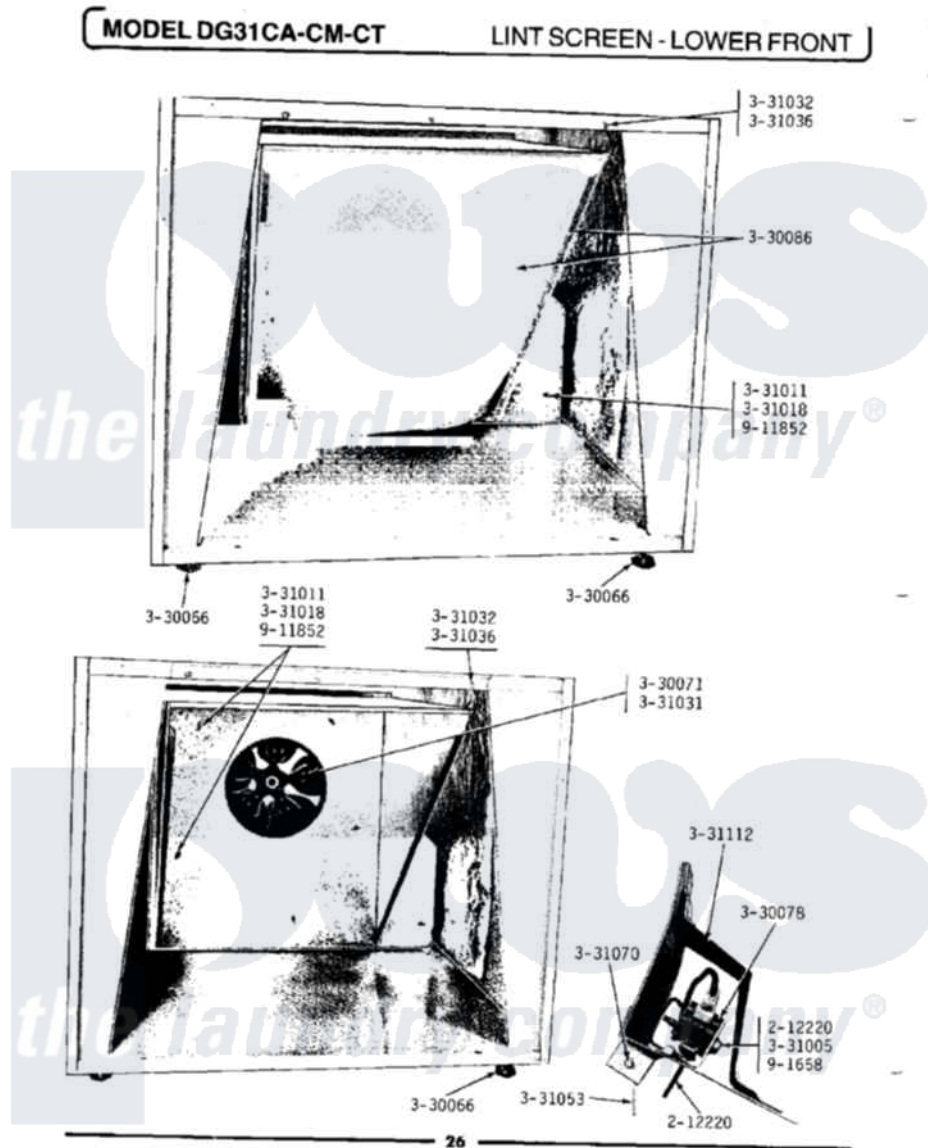

Maytag DG31CA 09 - LINT SCREEN-LOWER FRONT

Maytag Residential Maytag DG31CA Dryer Parts Parts Diagram 09 - LINT SCREEN-LOWER FRONT
 Click on the part number to view part

Item	Original Part Number	Replaced By	Status	Part Description
001	Y055980			Hi-Temp Adhesive, 2 Oz Tube
002	212220	213501		Screw, No.6-20 X 1-1/8 Inch
003	NLA		Not Available	LEVELING LEG
004	Y330071		Not Available	IMPELLER FOR BLOWER
005	Y330078			Cool-Down Bypass Switch
006	Y330086			Lint Screen With Frame
007	331005	701719		Nut, Hex
008	NLA		Not Available	WING NUT, LINT HOOD
009	NLA		Not Available	WASHER, LINT HOOD
010	331031		Not Available	SET SCREW FOR IMPELLER
011	331032	61002031		Screw, Handle
012	331036			Washer-Front Panel Screws
013	331053			Damper
014	NLA		Not Available	HINGE PIN, DAMPER
015	NLA		Not Available	SHIELD, DAMPER SWITCH
016	NLA		Not Available	TWIN FASTENER W/SCREWS