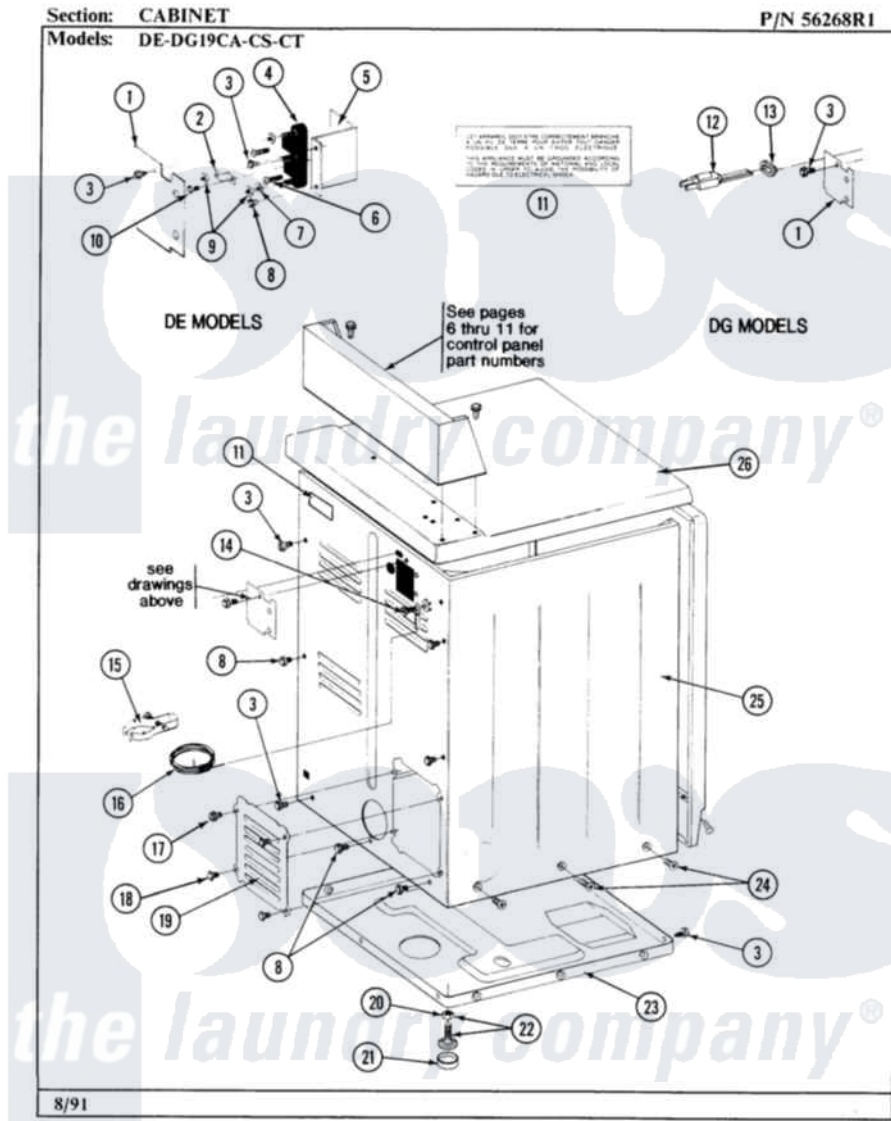

Maytag DG31CA 14 - REAR VIEW

4

Maytag Residential Maytag DG31CA Dryer Parts Parts Diagram 14 - REAR VIEW
Click on the part number to view part

Item	Original Part Number	Replaced By	Status	Part Description
001	Y052749	62739		Nut, Lock
002	NLA		Not Available	LEVELING LEG
003	Y330080		Not Available	SPIDER & SHAFT ASSEMBLY
004	331026	90767		Screw, 8A X 3/8 HeX Washer Head Tapping
005	331032	61002031		Screw, Handle
006	NLA		Not Available	WIRE NUT (6 USED)
007	331048		Not Available	COVER FOR BLOWER IMPELLER
008	331053			Damper
009	331054			Grease Fitting - Pulley Pin
010	NLA		Not Available	HINGE PIN, DAMPER
011	NLA		Not Available	GAS SUPPLY LINE-28 1/2 INCH
012	NLA		Not Available	DRUM ROD
013	NLA		Not Available	SHIELD, MOTOR
014	NLA		Not Available	SUPPORT, REAR COVER

014	NLA	Not Available	(LT)
015	NLA	Not Available	SUPPORT, REAR COVER (RT)
016	NLA	Not Available	BACK GUARD
017	911852	486009	Lockwasher