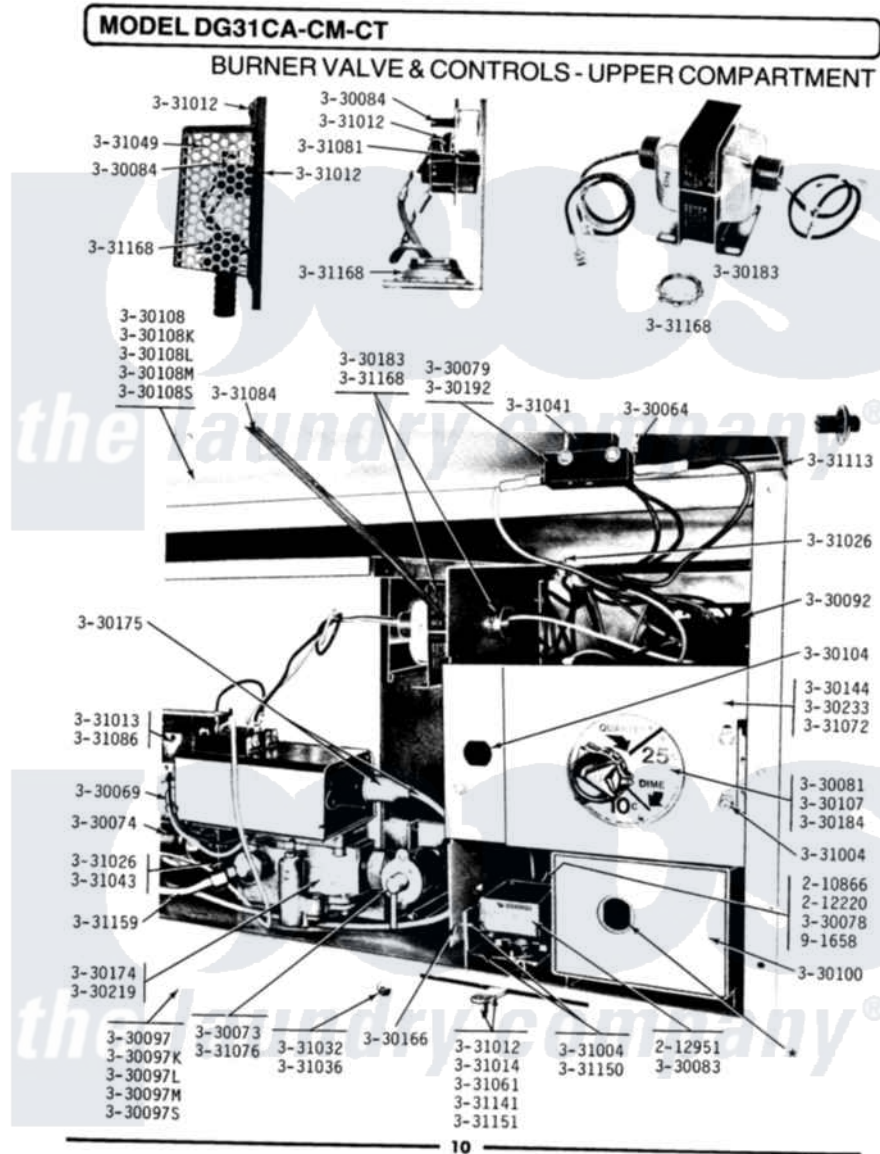

Maytag DG31CM 06 - BURNER VALVE & CONTROLS-UPPER COMP.

Maytag Residential Maytag DG31CM Dryer Parts Parts Diagram 06 - BURNER VALVE & CONTROLS-UPPER COMP.
 Click on the part number to view part

Item	Original Part Number	Replaced By	Status	Part Description
001	210866			Nut, Twin Speed
002	212220	213501		Screw, No.6-20 X 1-1/8 Inch
003	212951			Screw, No.6-32 X 1/4 Inch
004	Y330064			Pilot Light
005	NLA		Not Available	BURNER, MAIN
006	Y330073			Valve, Shut-Off
007	NLA		Not Available	MANIFOLD FOR MAIN BURNER
008	Y330078			Cool-Down Bypass Switch
009	Y330079		Not Available	SWITCH, PUSH-TO-START
010	330081			Timer - CA 60 Minutes
011	Y330083		Not Available	CONTROL, TEMPERATURE
012	330084			Thermostat, Hi-Limit
013	Y330092			Terminal Block
014	NLA		Not Available	FRONT PANEL-WHITE
015	NLA		Not Available	FRONT PANEL-ALMOND