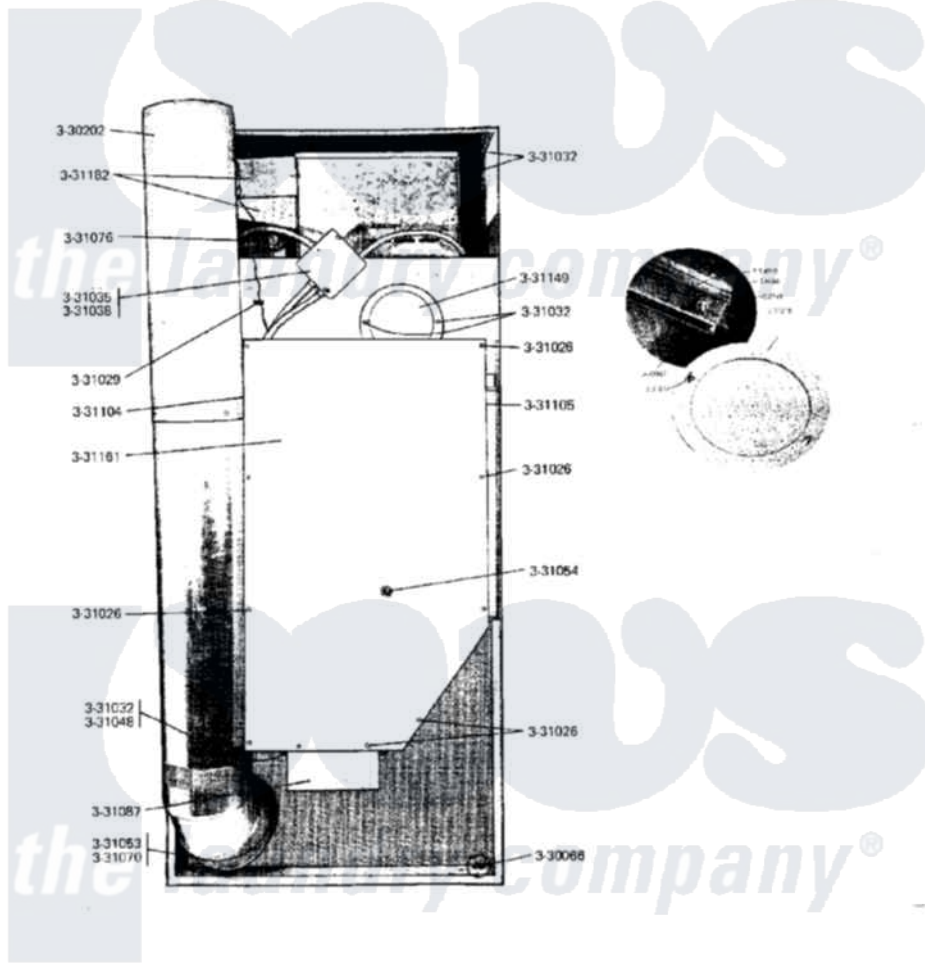

MODEL DG-32 CA-CM-CT  
REAR VIEW

Copyright 1978 THE MAYTAG COMPANY • Newton, Iowa • Printed in U.S.A.

Maytag Residential Maytag DG32CM Dryer Parts Parts Diagram 02 - REAR VIEW  
Click on the part number to view part

Item	Original Part Number	Replaced By	Status	Part Description
001	Y052749	<a href="#">62739</a>		Nut, Lock
002	Y054866	<a href="#">486009</a>		Lockwasher
003	NLA		Not Available	LEVELING LEG
004	Y330080		Not Available	SPIDER & SHAFT ASSEMBLY
005	<a href="#">Y330087</a>			Drum Assembly Complete
006	Y330202		Not Available	RECIRCULATION TEE ASSEMBLY
007	331026	<a href="#">90767</a>		Screw, 8A X 3/8 HeX Washer Head Tapping
008	NLA		Not Available	CLIP
009	331032	<a href="#">61002031</a>		Screw, Handle
010	NLA		Not Available	WIRE NUT (6 USED)
011	NLA		Not Available	HINGE PIN, DAMPER
012	331048		Not Available	COVER FOR BLOWER IMPELLER
013	<a href="#">331053</a>			Damper
014	<a href="#">331054</a>			Grease Fitting - Pulley Pin