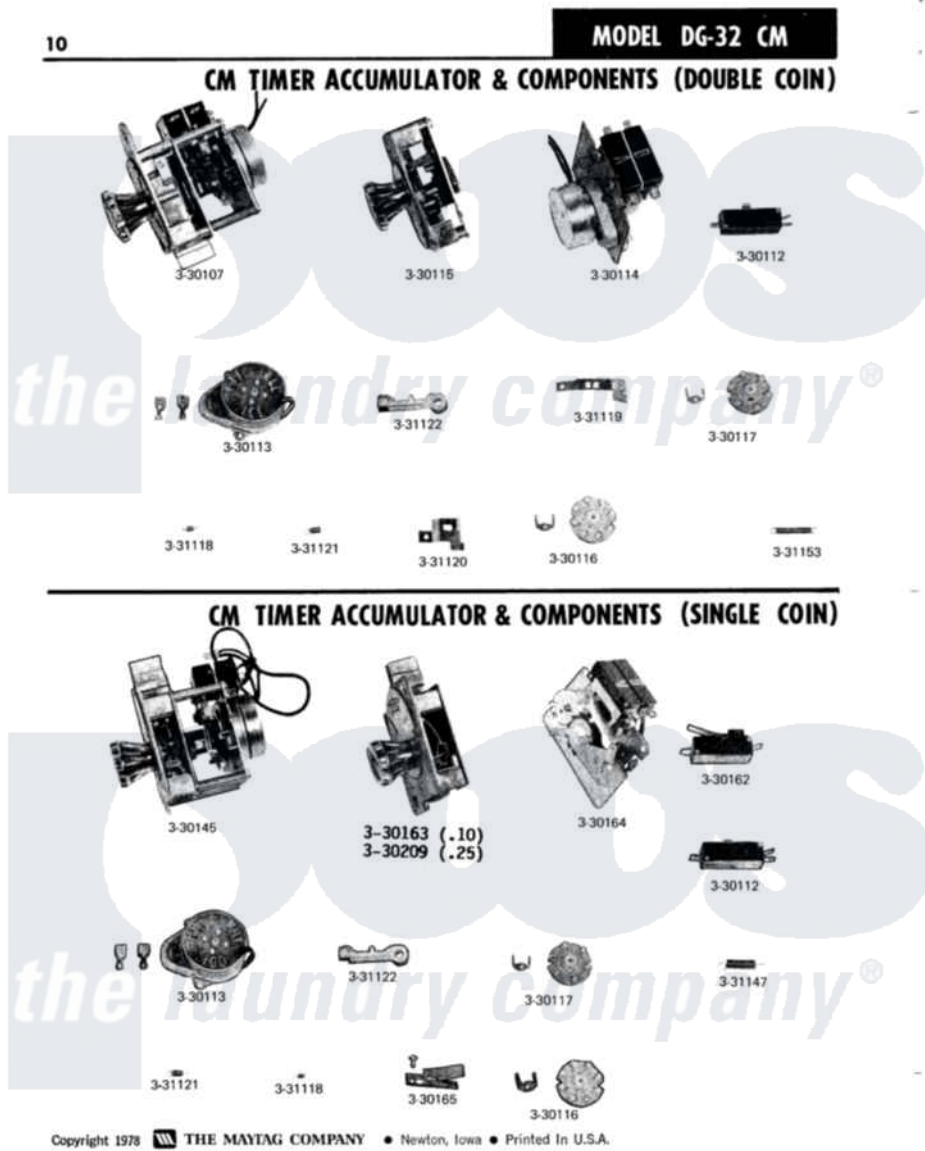

Maytag DG32CM 06 - CM TIMER ACCUMULATOR & COMPONENTS SINGLE

Maytag Residential Maytag DG32CM Dryer Parts Parts Diagram 06 - CM TIMER ACCUMULATOR & COMPONENTS SINGLE

Click on the part number to view part

Item	Original Part Number	Replaced By	Status	Part Description
001	NLA		Not Available	COIN HANDLING MECHANISM
002	330112			Switch For Actuator
003	330113			Timer Motor
004	330116		Not Available	TIMING CAM - 8 PINS
005	330117		Not Available	TIMING CAM - 6 PINS
006	Y330145		Not Available	CONTA ACCUMULATOR ASSEMBLY
007	Y330162			Switch For Time Delay
008	NLA		Not Available	COIN HANDLING MECHANISM
009	NLA		Not Available	METER PLATE ASSEMBLY
010	Y330165			Retainer Spring And Screw Kit
011	NLA		Not Available	COIL SPRING, PAWL
012	NLA		Not Available	COIL SPRING, DETENT ARM
013	NLA		Not Available	INDEX LEVER-SWITCH