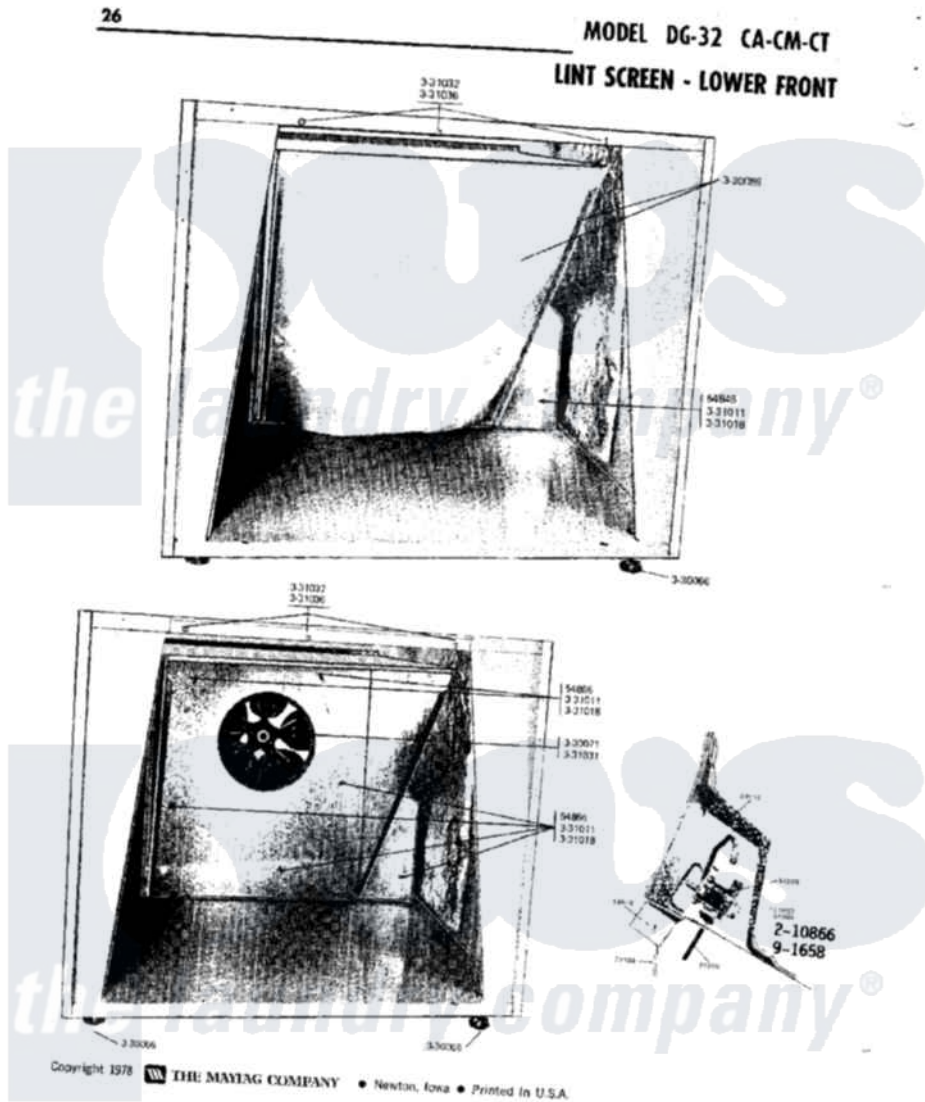

Maytag DG32CM 11 - LINT SCREEN-LOWER FRONT

Maytag Residential Maytag DG32CM Dryer Parts Parts Diagram 11 - LINT SCREEN-LOWER FRONT
 Click on the part number to view part

Item	Original Part Number	Replaced By	Status	Part Description
001	Y054866	486009		Lockwasher
002	Y055980			Hi-Temp Adhesive, 2 Oz Tube
003	212220	213501		Screw, No.6-20 X 1-1/8 Inch
004	NLA		Not Available	LEVELING LEG
005	Y330071		Not Available	IMPELLER FOR BLOWER
006	Y330078			Cool-Down Bypass Switch
007	Y330086			Lint Screen With Frame
008	331005	701719		Nut, Hex
009	NLA		Not Available	WING NUT, LINT HOOD (CAB.)
010	NLA		Not Available	WASHER, LINT HOOD (CABINET)
011	331031		Not Available	SET SCREW FOR IMPELLER
012	331032	61002031		Screw, Handle
013	331036			Washer-Front Panel Screws
014	331053			Damper
015	NLA		Not Available	HINGE PIN, DAMPER

016	NLA	Not Available	SHIELD, DAMPER SWITCH
017	210866		Nut, Twin Speed
018	NLA	Not Available	TWIN FASTENER W/SCREWS