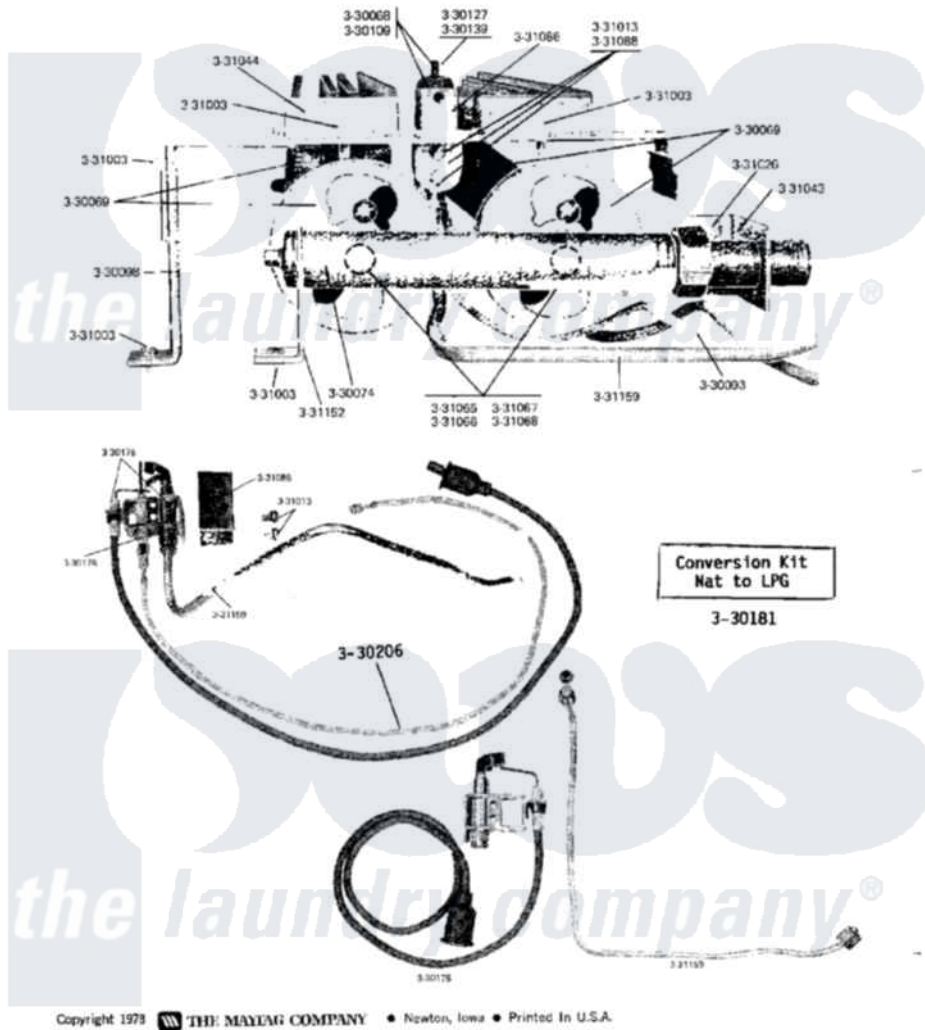

MODEL DG-32 CA-CM-CT
BURNER ASSEMBLY & COMPONENTS

Maytag Residential Maytag DG32CM Dryer Parts Parts Diagram 13 - BURNER ASSEMBLY & COMPONENTS
Click on the part number to view part

Item	Original Part Number	Replaced By	Status	Part Description
001	Y330068			Pilot Burner - Nat.
002	NLA		Not Available	BURNER, MAIN
003	NLA		Not Available	MANIFOLD, MAIN BURNER
004	NLA		Not Available	THERMOCOUPLE----NA
005	NLA		Not Available	SUPPORT, BURNERS
006	NLA		Not Available	PILOT BURNER (LP)
007	NLA		Not Available	PILOT ORIFICE (LP)
008	NLA		Not Available	PILOT ORIFICE - NAT
009	Y330175			Pilot Burner
010	Y330176			Sensing Probe
011	330181		Not Available	CONVERSION KIT-NAT. TO LPG
012	NLA		Not Available	PILOT ORIFICE - NAT
013	Y330195			Pilot Orifice - LPG
014	Y330206			Wire For Sensing Probe
015	331003	489483		Screw 10-32 X 1/2
016	331013	Y0300830		Screw No.10-32 X .375

017	331026	90767		Screw, 8A X 3/8 HeX Washer Head Tapping
018	NLA		Not Available	BRACKET, GAS CONTROL
019	NLA		Not Available	RETAINER BRACKET, MAIN BURNER
020	NLA		Not Available	ORIFICE, MAIN BURNER-NAT.
021	NLA		Not Available	ORIFICE, MAIN BURNER-BUTANE
022	NLA		Not Available	ORIFICE, MAIN BURNER (PROPANE)
023	NLA		Not Available	ORIFICE, MAIN BURNER
024	331086		Not Available	SHIELD FOR PILOT BURNER
025	NLA		Not Available	PILOT SHIELD
026	NLA		Not Available	BRACKET, MANIFOLD
027	NLA		Not Available	PILOT LINE
028	NLA		Not Available	PILOT SHIELD
029	Y330206			Wire For Sensing Probe