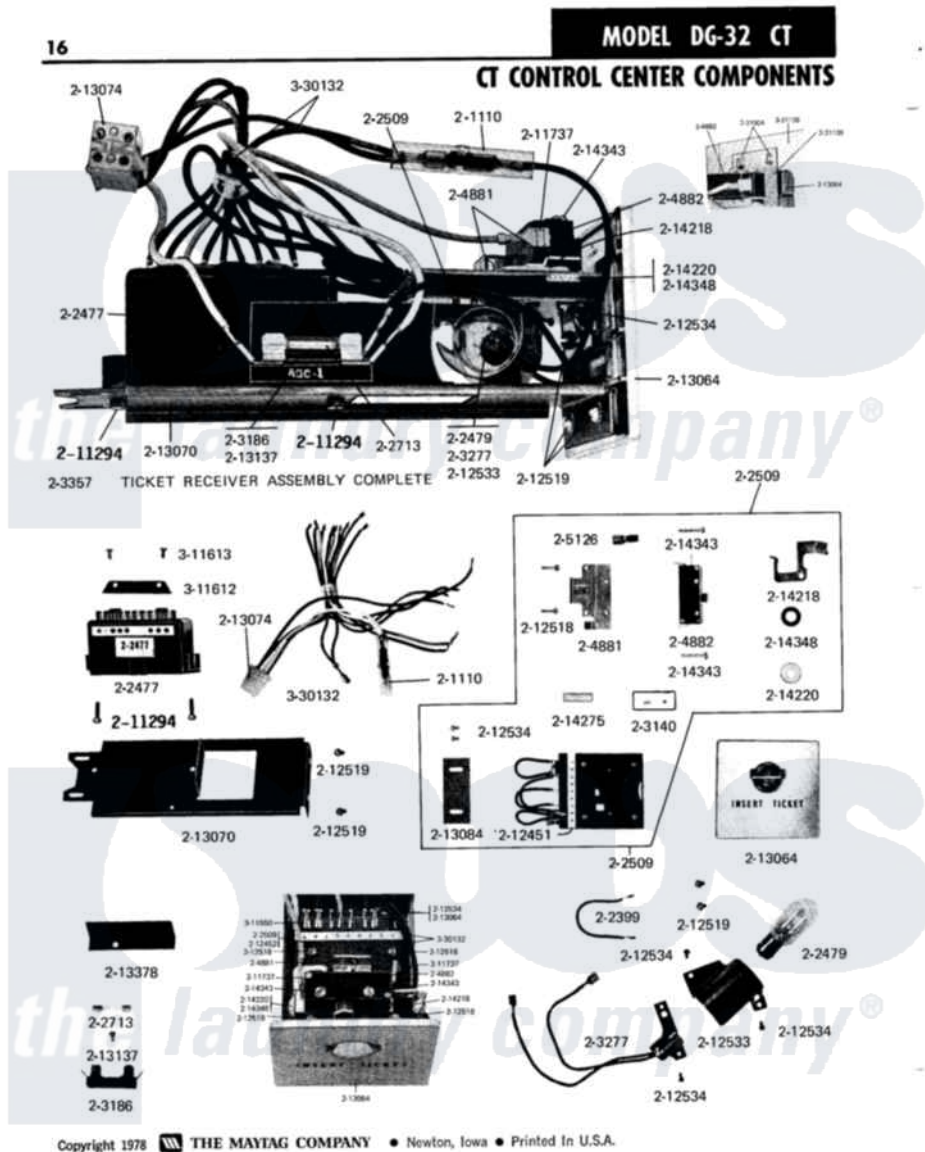

# Maytag DG32CT 07 - CT CONTROL CENTER COMPONENTS

Maytag Residential Maytag DG32CT Dryer Parts Parts Diagram 07 - CT CONTROL CENTER COMPONENTS  
 Click on the part number to view part

Item	Original Part Number	Replaced By	Status	Part Description
001	Y201110		Not Available	CONNECTOR, WIRE (INDIC. LIGHT)
002	NLA		Not Available	JUMPER WIRE (BLACK)
003	202477	<a href="#">22003292</a>		Control As
004	202479	<a href="#">A3167501</a>		Lamp Oven, Int.
005	<a href="#">202509</a>			Ticket Control Assembly
006	202713	<a href="#">22001555</a>		Fuse
007	<a href="#">203140</a>			Contact Ball Kit
008	NLA		Not Available	FUSE BLOCK W/FUSE
009	NLA		Not Available	LAMP SOCKET W/BRACKET
010	NLA		Not Available	TICKET RECEIVER ASSEMBLY
011	<a href="#">204881</a>			Cam Plate Assembly
012	204882		Not Available	SWITCH FOR TICKET CONTROL
013	NLA		Not Available	DOUBLE MELT CLIP W/DEFLECTOR
014	NLA		Not Available	SPADE CONNECTOR