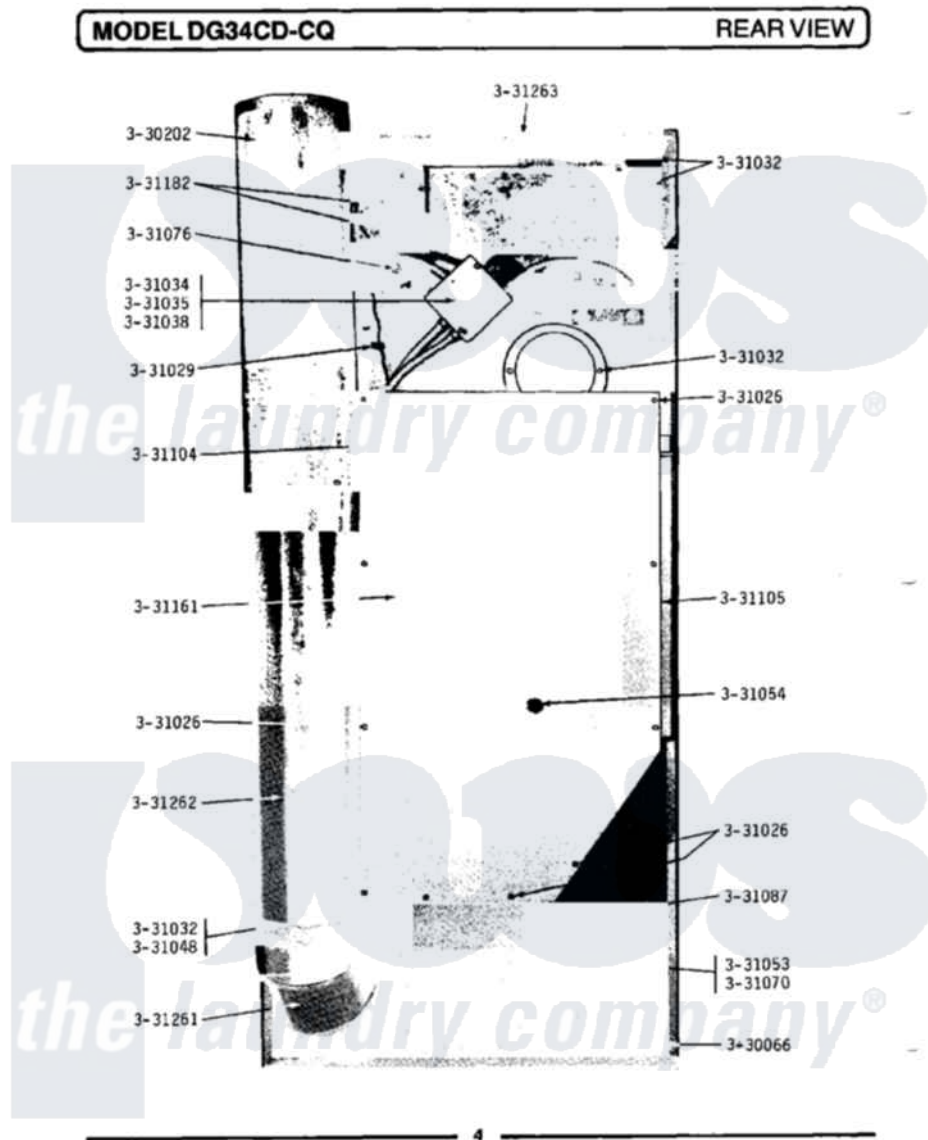

Maytag DG34CD 02 - REAR VIEW

Maytag Residential Maytag DG34CD Dryer Parts Parts Diagram 02 - REAR VIEW
 Click on the part number to view part

Item	Original Part Number	Replaced By	Status	Part Description
001	Y052749	62739		Nut, Lock
002	Y054866	486009		Lockwasher
003	NLA		Not Available	LEVELING LEG
004	Y330080		Not Available	SPIDER & SHAFT ASSEMBLY
005	Y330087			Drum Assembly Complete
006	Y330202		Not Available	RECIRCULATION TEE ASSEMBLY
007	331026	90767		Screw, 8A X 3/8 HeX Washer Head Tapping
008	NLA		Not Available	CLIP
009	331032	61002031		Screw, Handle
010	NLA		Not Available	WIRE NUT
011	NLA		Not Available	WIRE NUT (6 USED)
012	NLA		Not Available	HINGE PIN FOR DAMPER
013	331048		Not Available	COVER FOR BLOWER IMPELLER
014	331053			Damper

015	331054		Grease Fitting - Pulley Pin
016	NLA	Not Available	HINGE PIN FOR DAMPER
017	NLA	Not Available	GAS SUPPLY LINE-28 1/2 INCH
018	NLA	Not Available	DRUM ROD
019	NLA	Not Available	SHIELD FOR MOTOR
020	NLA	Not Available	SUPPORT FOR REAR COVER-LEFT
021	NLA	Not Available	RIB, TUMBLER (ONLY)
022	NLA	Not Available	BACK GUARD
023	NLA	Not Available	RECIRCULATION BOOT
024	NLA	Not Available	ELBOW-90 DEGREE 8" DIAMETER
025	NLA	Not Available	PIPE - 8" DIAMETER
026	NLA	Not Available	TOP COVER FOR CABINET