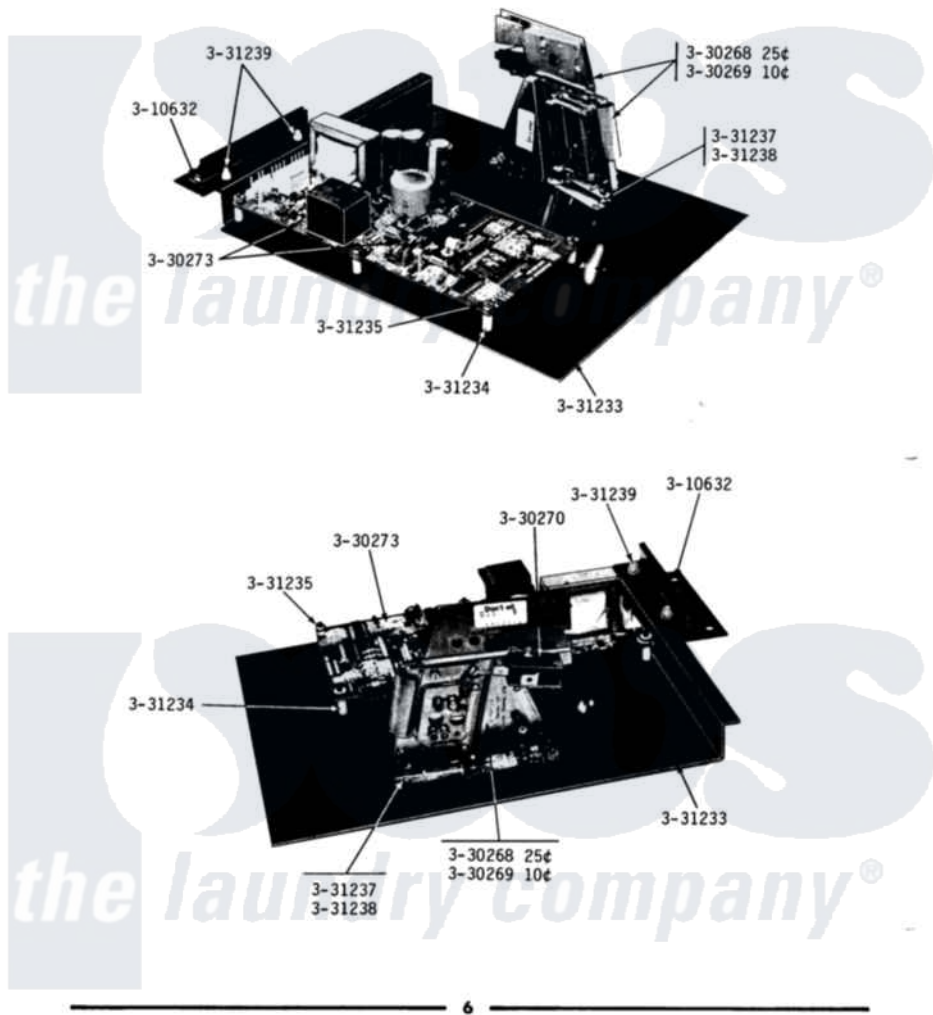

Maytag DG34CD 03 - ELECTRONIC CONTROL ASSEMBLY

MODEL DG34CD-CQ

CD-CQ ELECTRONIC CONTROL ASSEMBLY

Maytag [Residential Maytag DG34CD Dryer Parts](#) Parts Diagram 03 - ELECTRONIC CONTROL ASSEMBLY
 Click on the part number to view part

Item	Original Part Number	Replaced By	Status	Part Description
001	Y310632	1163839		Screw
002	Y330264		Not Available	WIRE HARNESS
003	Y330265		Not Available	WIRE HARNESS-DUAL CONTROL
004	Y330266		Not Available	MEMBRANE SWITCH
005	Y330268		Not Available	COIN ACCEPTOR ASSEMBLY \$.25
006	NLA		Not Available	COIN ACCEPTOR ASSEMBLY \$.10
007	Y330270		Not Available	COIN SWITCH
008	36001001			Printed Circuit Board
"	36001002			Sensor
"	Y330273	Y330316		Electronic
"	Y330315			Switch Assembly
"	Y330319		Not Available	WIRE ASSEMBLY
"	Y330320			Harness, Heat Sensor
009	331233			Plate For Electronic Contro

010	331234		Spacer For Circuit Board
011	331235	701719	Nut, Hex
012	NLA		Not Available BAIL FOR COIN RETURN
013	331237		Screw
014	NLA		Not Available LOCK WASHER
015	NLA		Not Available BUMPER
016	NLA		Not Available LABEL - \$.25
017	NLA		Not Available LABEL - \$.10-\$.25