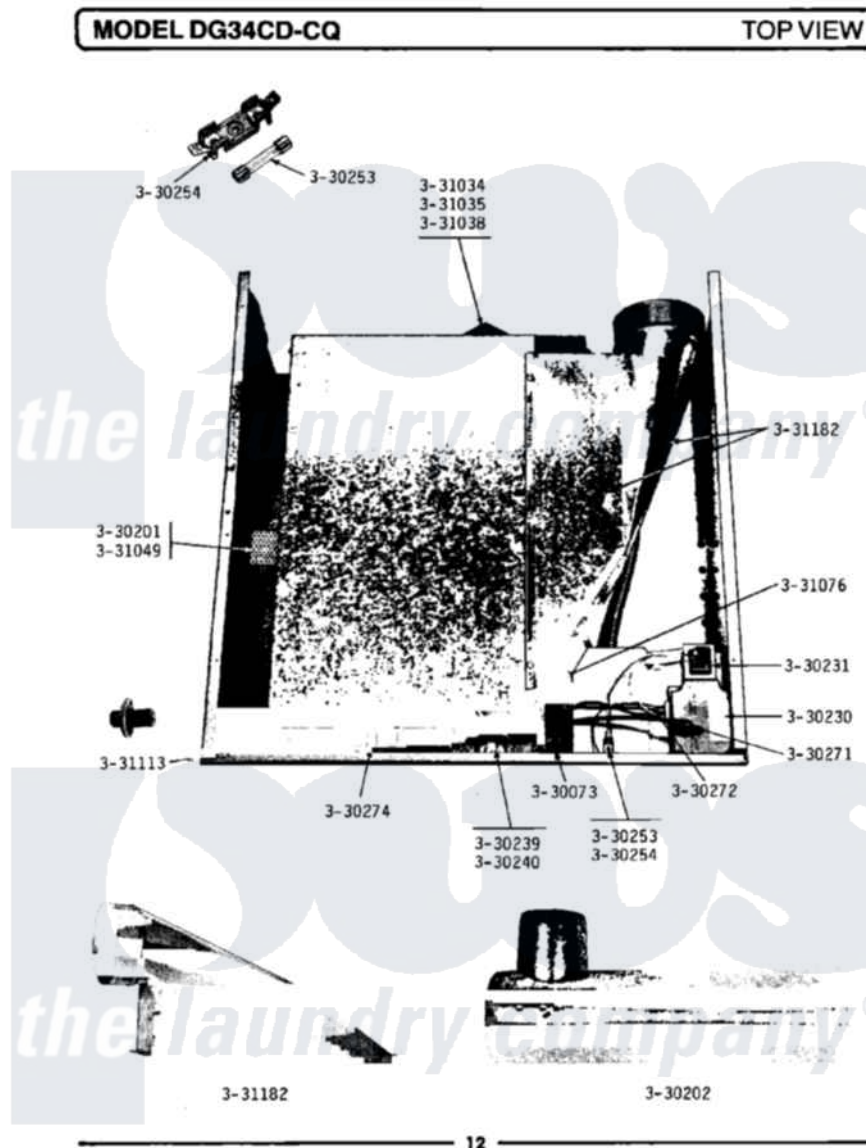

Maytag DG34CD 06 - TOP VIEW

Maytag [Residential Maytag DG34CD Dryer Parts](#) Parts Diagram 06 - TOP VIEW
 Click on the part number to view part

Item	Original Part Number	Replaced By	Status	Part Description
001	Y330073			Valve, Shut-Off
002	Y330201		Not Available	HIGH LIMIT THERMOSTAT
003	Y330202		Not Available	RECIRCULATION TEE ASSEMBLY
004	NLA		Not Available	BAFFLE ASSEMBLY
005	Y330230			Ignition Control Assembly
006	Y330231			Transformer
007	Y330239		Not Available	GAS VALVE - NAT
008	NLA		Not Available	GAS VALVE (LPG)
009	Y330253			Fuse
010	Y330254			Fuse Block
011	Y330271			Wire For Ignition Control
012	NLA		Not Available	WIRE HARNESS
013	NLA		Not Available	MANIFOLD FOR MAIN BURNER
014	NLA		Not Available	WIRE NUT
015	NLA		Not Available	WIRE NUT (6 USED)

016	NLA	Not Available	HINGE PIN FOR DAMPER
017	331049	Not Available	VENTILATED COVER - HI-LIMIT
018	NLA	Not Available	GAS SUPPLY LINE-28 1/2 INCH
019	NLA	Not Available	HINGE RIVET
020	NLA	Not Available	RECIRCULATION BOOT
021	NLA	Not Available	DAMPER, HEAT RECLAIMER