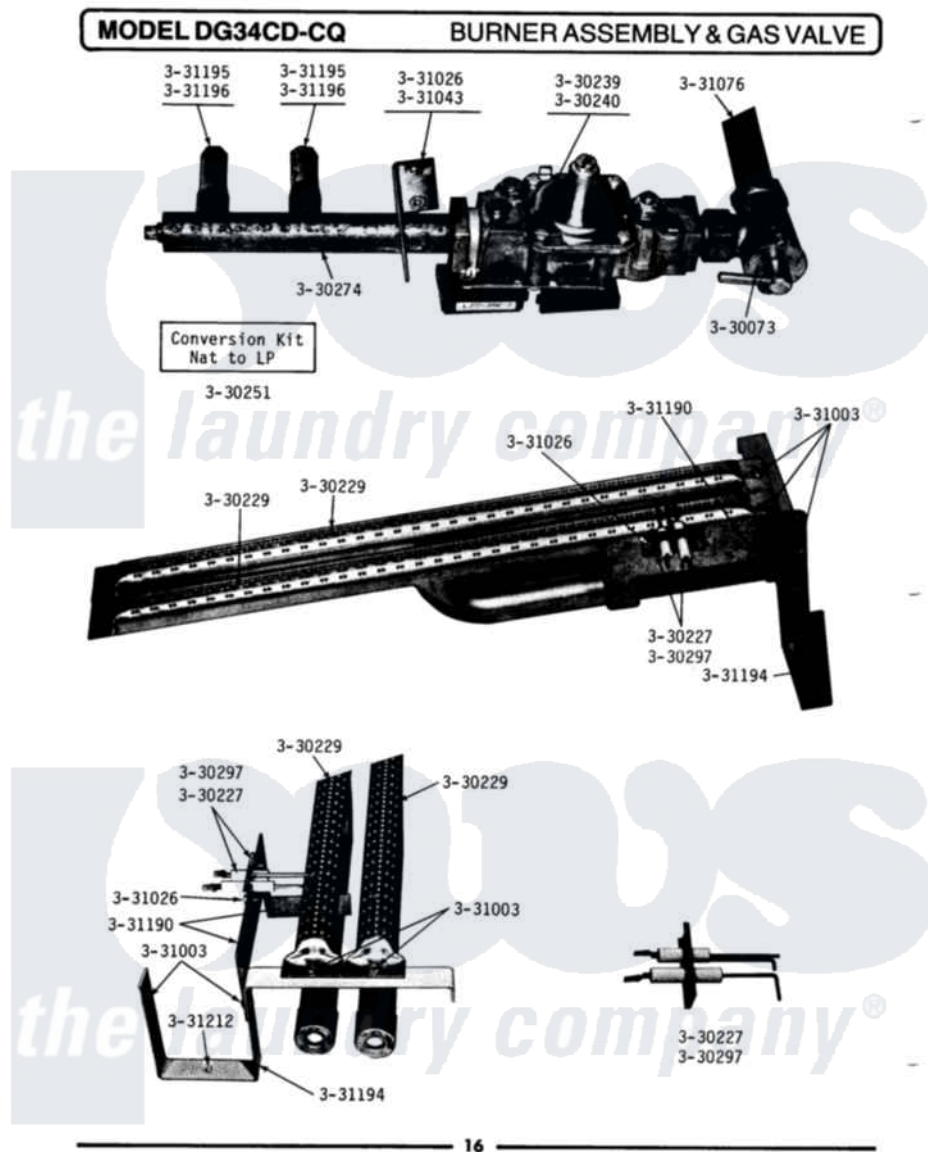

Maytag DG34CD 08 - BURNER ASSEMBLY & GAS VALVE

16

Maytag Residential Maytag DG34CD Dryer Parts Parts Diagram 08 - BURNER ASSEMBLY & GAS VALVE
 Click on the part number to view part

Item	Original Part Number	Replaced By	Status	Part Description
001	Y330073			Valve, Shut-Off
002	NLA		Not Available	IGNITION ASSEMBLY
003	Y330229			Burner Assembly
004	Y330239		Not Available	GAS VALVE - NAT
005	NLA		Not Available	GAS VALVE (LPG)
006	330249		Not Available	RETAINER FOR GAS VALVE
007	Y330250		Not Available	COIL ON GAS VALVE
008	NLA		Not Available	CONVERSION KIT (NAT.TO LPG)
009	NLA		Not Available	MANIFOLD FOR MAIN BURNER
010	331003	489483		Screw 10-32 X 1/2
011	331026	90767		Screw, 8A X 3/8 HeX Washer Head Tapping
012	NLA		Not Available	BRACKET FOR GAS CONTROL
013	NLA		Not Available	GAS SUPPLY LINE-28 1/2 INCH

014	NLA		Not Available	MOUNTING BRACKET
015	NLA		Not Available	BURNER SUPPORT BRACKET
016	NLA		Not Available	ORIFICE, MAIN BURNER-NAT.
017	NLA		Not Available	ORIFICE, MAIN BURNER (LPG)
018	331212	3390631		Screw, 10-16 X 3/8
019	NLA		Not Available	HI-VOLT CABLE & IGNITER KIT