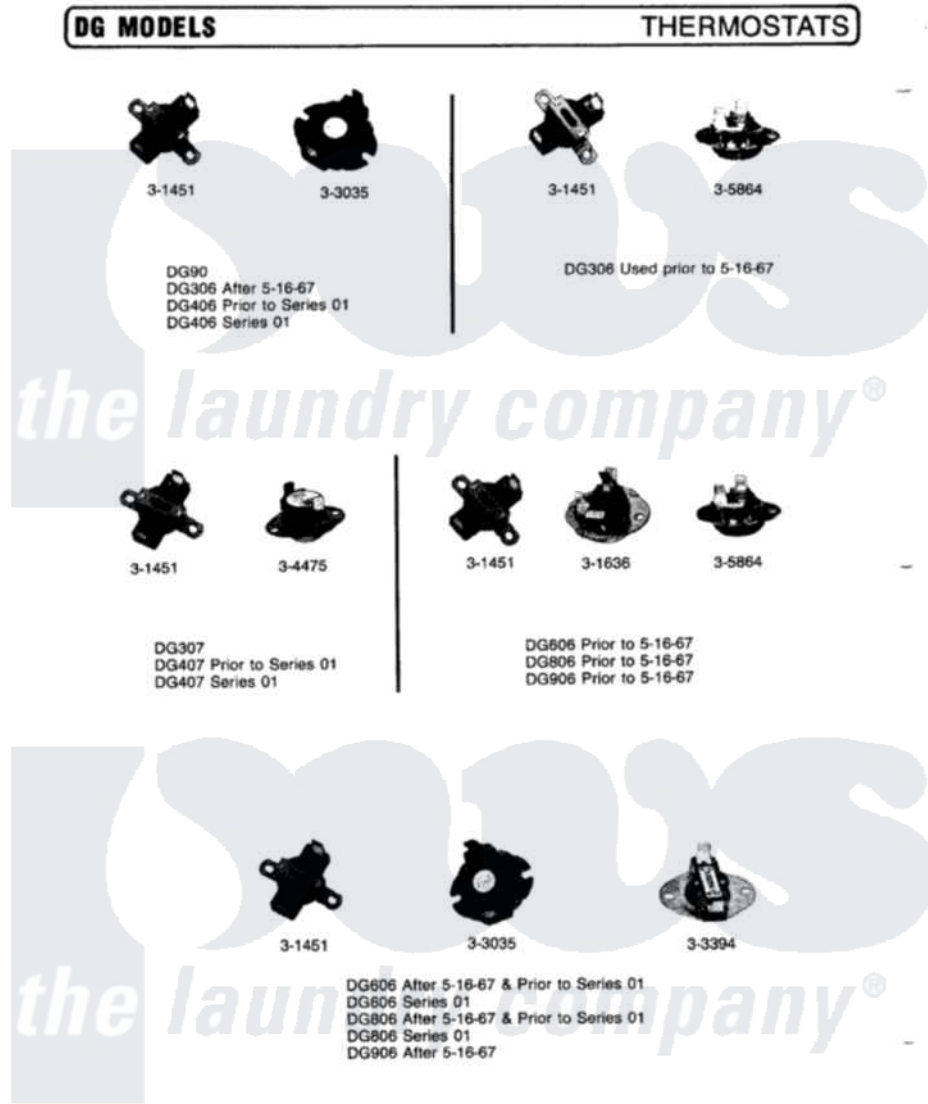

Maytag DG406 12 - THERMOSTATS

Maytag [Residential Maytag DG406 Dryer Parts](#) Parts Diagram 12 - THERMOSTATS
 Click on the part number to view part

Item	Original Part Number	Replaced By	Status	Part Description
1	Y301451		Not Available	HIGH LIMIT THERMOSTAT
2	Y301636			Thermostat
3	303035			Regulating Thermostat
4	Y303394			Cool-Down Thermostat
5	Y304475			Cycling Thermostat 140 Deg.
6	305864			Thermostat Kit