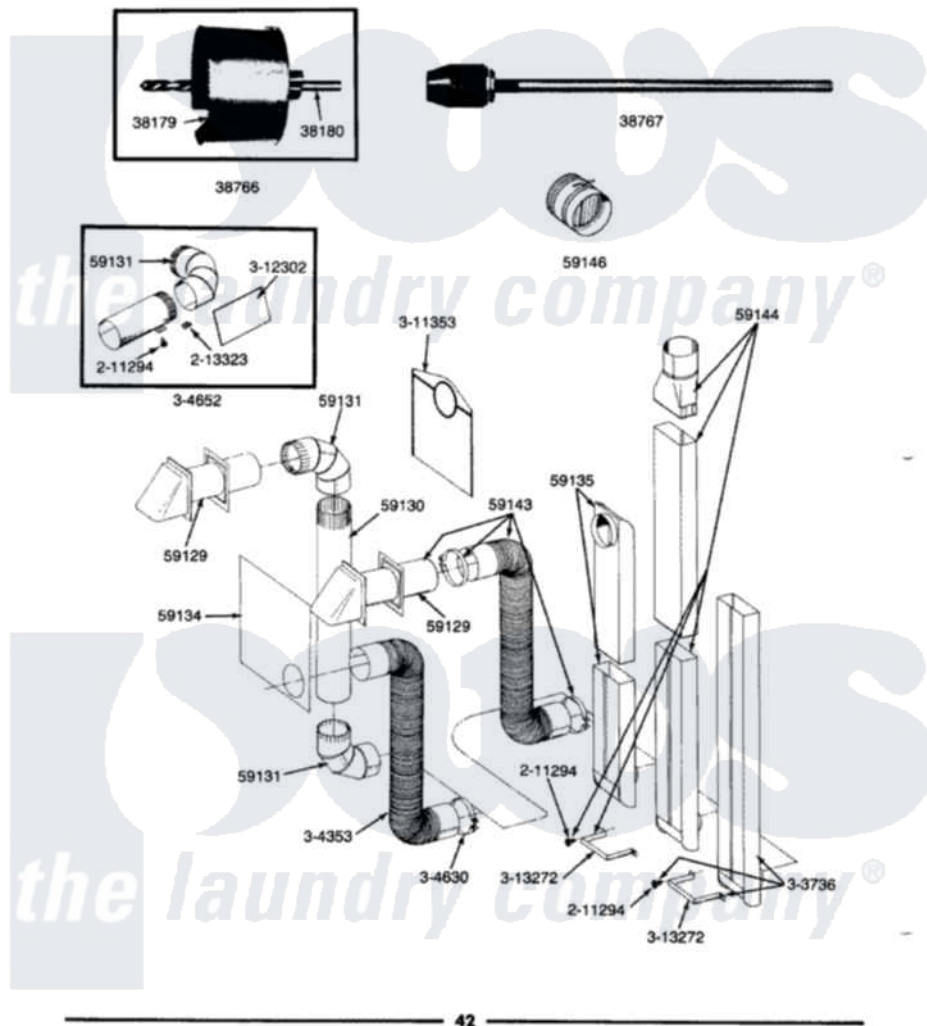

ALL MODELS **INSTALLATION ACCESSORIES**

Maytag Residential Maytag DG407 Dryer Parts Parts Diagram 09 - INSTALLATION ACCESSORIES
 Click on the part number to view part

Item	Original Part Number	Replaced By	Status	Part Description
1	038179		Not Available	BLADE, SAW
2	038180		Not Available	REPLACEMENT DRILL
3	038766		Not Available	HOLE SAW W/DRILL BIT
4	038767			Extension Chuck, Drill
5	Y059129	4396007RW		Vent Hood
6	Y059130			Pipe, Venting
7	Y059131			Elbow, Venting
8	Y059134			PLATE, ALUM. WINDOW (15" X 20")
9	Y059135			Vent Duct Assembly
10	Y059143			Flexible Vent Kit
11	059144		Not Available	RECTANGULAR VENT KIT
12	059146		Not Available	DAMPER, BACK DRAFT
13	211294	90767		Screw, 8A X 3/8 Hex Washer Head Tapping
14	213323			Fastener, Exhaust Duct Kit
15	303736		Not Available	EXHAUST DEFLECTOR KIT

16	Y304353	4396010RP	6ft Scvent
17	Y304630		Clamp, Flexible Duct
18	311147	Not Available	EXHAUST DEFLECTOR
19	311353	Not Available	BAG, LINT (DACRON)
20	313272		Bracket, Exhaust Deflector
21	313766	Not Available	COUPLER FOR VENT DUCT