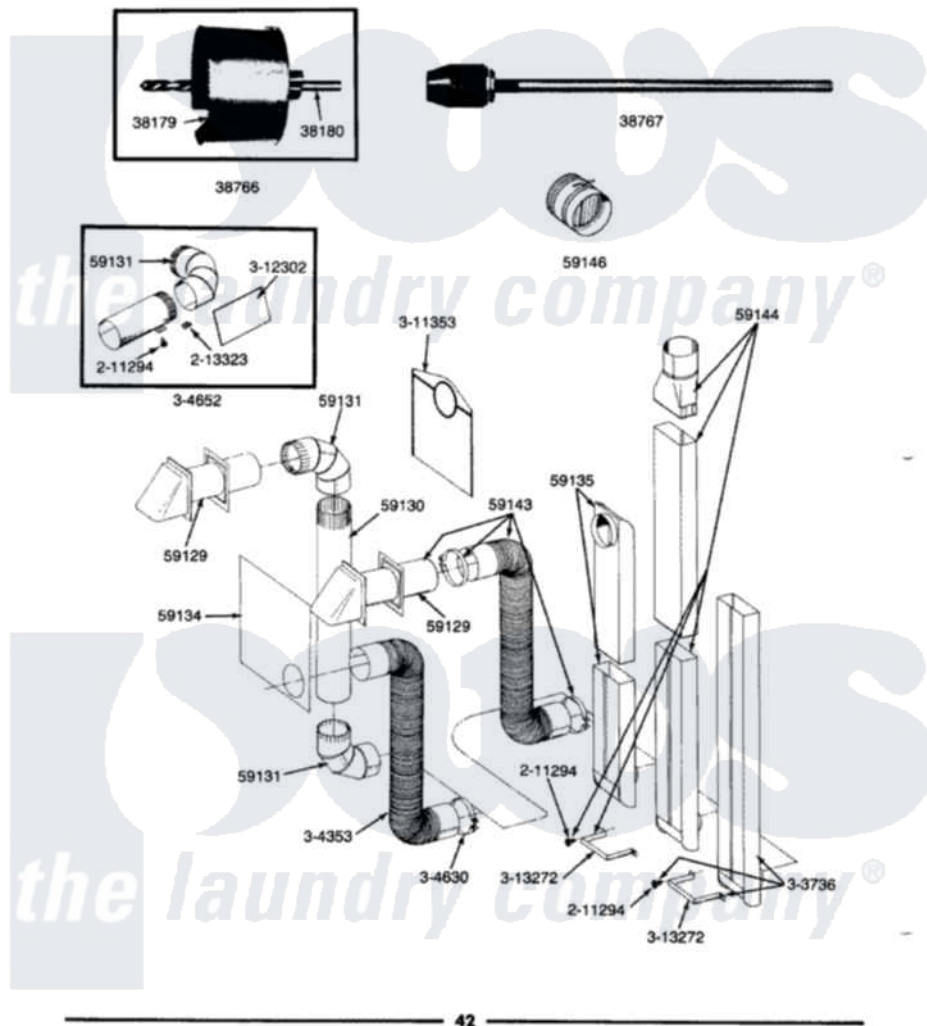

ALL MODELS **INSTALLATION ACCESSORIES**

Maytag Residential Maytag DG606 Dryer Parts Parts Diagram 09 - INSTALLATION ACCESSORIES
 Click on the part number to view part

| Item | Original Part Number | Replaced By | Status | Part Description |
|------|-------------------------|---------------------------|---------------|-----------------------------------------|
| 1 | 038179 | | Not Available | BLADE, SAW |
| 2 | 038180 | | Not Available | REPLACEMENT DRILL |
| 3 | 038766 | | Not Available | HOLE SAW W/DRILL BIT |
| 4 | 038767 | | | Extension Chuck, Drill |
| 5 | Y059129 | 4396007RW | | Vent Hood |
| 6 | Y059130 | | | Pipe, Venting |
| 7 | Y059131 | | | Elbow, Venting |
| 8 | Y059134 | | | PLATE, ALUM. WINDOW (15" X 20") |
| 9 | Y059135 | | | Vent Duct Assembly |
| 10 | Y059143 | | | Flexible Vent Kit |
| 11 | 059144 | | Not Available | RECTANGULAR VENT KIT |
| 12 | 059146 | | Not Available | DAMPER, BACK DRAFT |
| 13 | 211294 | 90767 | | Screw, 8A X 3/8 HeX Washer Head Tapping |
| 14 | 213323 | | | Fastener, Exhaust Duct Kit |
| 15 | 303736 | | Not Available | EXHAUST DEFLECTOR KIT |

| | | | |
|----|-------------------------|---------------------------|----------------------------|
| 16 | Y304353 | 4396010RP | 6ft Scvent |
| 17 | Y304630 | | Clamp, Flexible Duct |
| 18 | 311147 | Not Available | EXHAUST DEFLECTOR |
| 19 | 311353 | Not Available | BAG, LINT (DACRON) |
| 20 | 313272 | | Bracket, Exhaust Deflector |
| 21 | 313766 | Not Available | COUPLER FOR VENT DUCT |