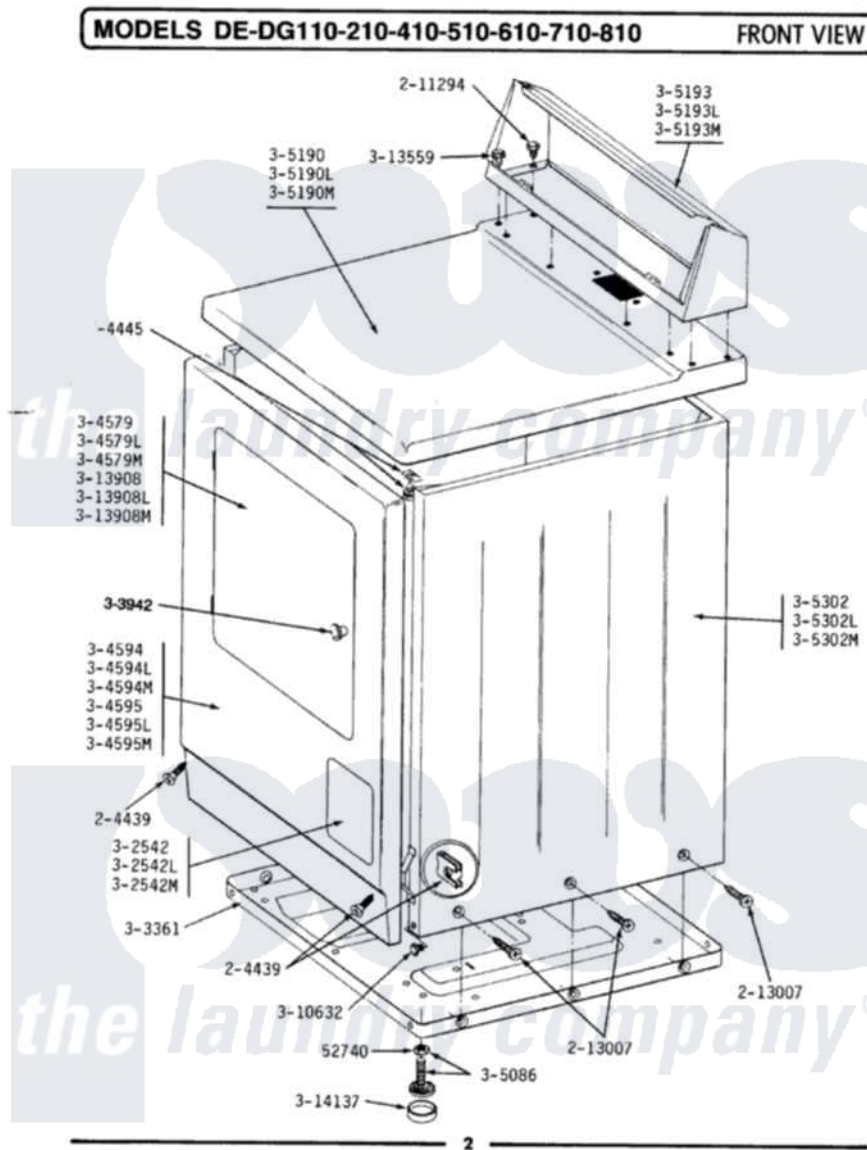

# Maytag DG710 03 - FRONT VIEW

Maytag Residential Maytag DG710 Dryer Parts Parts Diagram 03 - FRONT VIEW  
 Click on the part number to view part

Item	Original Part Number	Replaced By	Status	Part Description
1	Y052740	<a href="#">62739</a>		Nut, Lock
2	<a href="#">204439</a>			Screw And Fstner Assembly
3	<a href="#">204445</a>			Screw And Fastener Assembly
4	211294	<a href="#">90767</a>		Screw, 8A X 3/8 HeX Washer Head Tapping
5	<a href="#">213007</a>			Xfor Cabinet See Cabinet, Back
6	302542		Not Available	PART NOT USED. (DG ONLY)
9	Y303361		Not Available	BASE ASSY. (UPPER & LOWER)
10	Y304579			DOOR (WHT)
13	<a href="#">304594</a>			Front Panel-White
16	304595	<a href="#">3369903</a>		Dishrack
17	304595L		Not Available	FRONT PANEL-ALMOND
18	304595M		Not Available	FRONT PANEL-HARVEST WHEAT
19	<a href="#">Y305086</a>			Adjustable Leg And Nut
20	Y305190	<a href="#">307104</a>		Top Cover Assembly

23	<a href="#">Y305193</a>		Console
26	305302	Not Available	CABINET-WHITE
29	303942	Not Available	KNOB AND SCREW
30	Y310632	<a href="#">1163839</a>	Screw
31	<a href="#">Y313559</a>		Screw
32	Y313908		DOOR PANEL-WHITE
35	<a href="#">Y314137</a>		Foot, Rubber