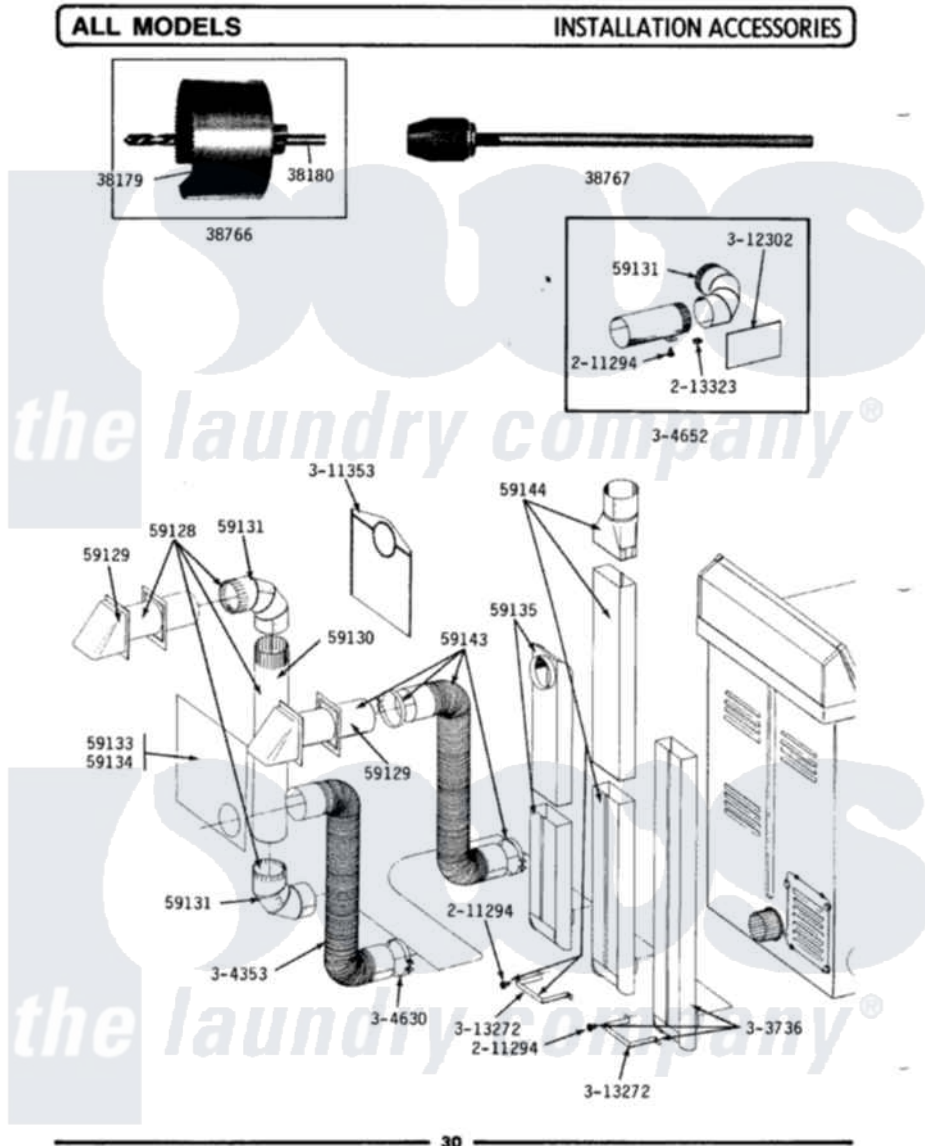

Maytag DG710 05 - INSTALLATION ACCESSORIES

Maytag Residential Maytag DG710 Dryer Parts Parts Diagram 05 - INSTALLATION ACCESSORIES
 Click on the part number to view part

Item	Original Part Number	Replaced By	Status	Part Description
1	038179		Not Available	BLADE, SAW
2	038180		Not Available	REPLACEMENT DRILL
3	038766		Not Available	HOLE SAW W/DRILL BIT
4	038767			Extension Chuck, Drill
5	Y059128			Standard 4" Vent Kit
6	Y059129	4396007RW		Vent Hood
7	Y059130			Pipe, Venting
8	Y059131			Elbow, Venting
9	059133		Not Available	ALUMINUM WINDOW 4X12X18
10	Y059134			PLATE, ALUM. WINDOW (15"X20")
11	Y059135			Vent Duct Assembly
12	Y059143			Flexible Vent Kit
13	059144		Not Available	RECTANGULAR VENT KIT
14	211294	90767		Screw, 8A X 3/8 Hex Washer Head Tapping

15	213323		Fastener, Exhaust Duct Kit
16	303736	Not Available	EXHAUST DEFLECTOR KIT
17	Y304353	4396010RP	6ft Scvent
18	Y304630		Clamp, Flexible Duct
19	Y304652		Exhaust Duct Kit
20	311353	Not Available	BAG, LINT (DACRON)
21	312302		Insulation, Exhaust Duct Kit
22	313272		Bracket, Exhaust Deflector