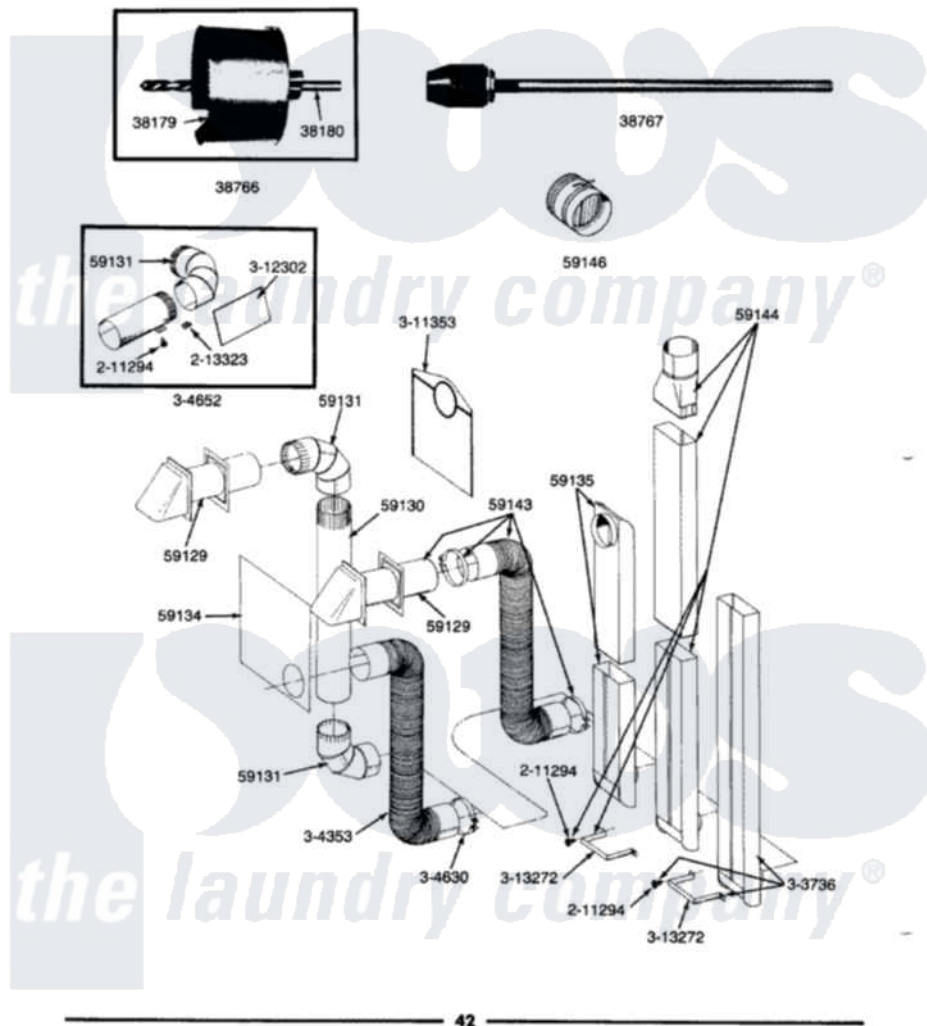

**ALL MODELS** **INSTALLATION ACCESSORIES**

Maytag Residential Maytag DG806 Dryer Parts Parts Diagram 10 - INSTALLATION ACCESSORIES  
 Click on the part number to view part

| Item | Original Part Number    | Replaced By               | Status        | Part Description                        |
|------|-------------------------|---------------------------|---------------|---|
| 1    | 038179                  |                           | Not Available | BLADE, SAW                              |
| 2    | 038180                  |                           | Not Available | REPLACEMENT DRILL                       |
| 3    | 038766                  |                           | Not Available | HOLE SAW W/DRILL BIT                    |
| 4    | <a href="#">038767</a>  |                           |               | Extension Chuck, Drill                  |
| 5    | Y059129                 | <a href="#">4396007RW</a> |               | Vent Hood                               |
| 6    | <a href="#">Y059130</a> |                           |               | Pipe, Venting                           |
| 7    | <a href="#">Y059131</a> |                           |               | Elbow, Venting                          |
| 8    | Y059134                 |                           |               | PLATE, ALUM. WINDOW (15" X 20")         |
| 9    | <a href="#">Y059135</a> |                           |               | Vent Duct Assembly                      |
| 10   | <a href="#">Y059143</a> |                           |               | Flexible Vent Kit                       |
| 11   | 059144                  |                           | Not Available | RECTANGULAR VENT KIT                    |
| 12   | 059146                  |                           | Not Available | DAMPER, BACK DRAFT                      |
| 13   | 211294                  | <a href="#">90767</a>     |               | Screw, 8A X 3/8 HeX Washer Head Tapping |
| 14   | <a href="#">213323</a>  |                           |               | Fastener, Exhaust Duct Kit              |
| 15   | 303736                  |                           | Not Available | EXHAUST DEFLECTOR KIT                   |