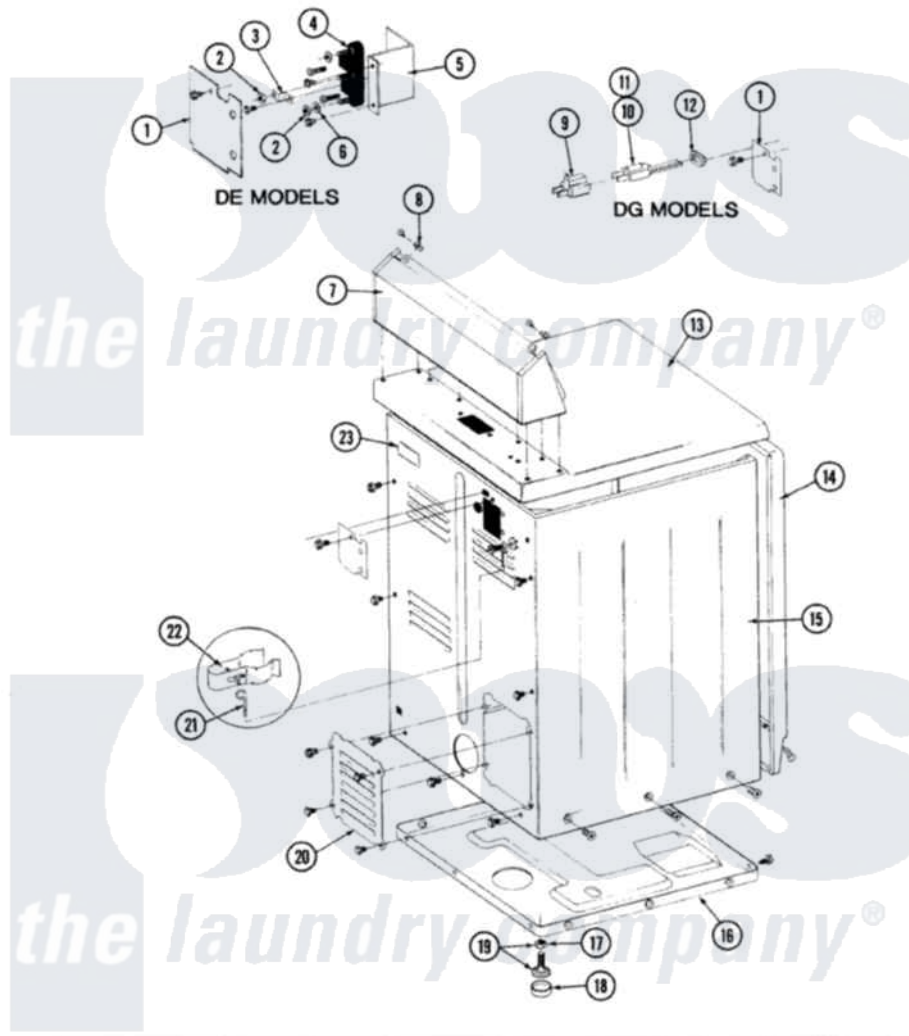

Maytag DG8300 08 - REAR VIEW

SECTION: REAR VIEW
MODEL: DE-DG MODELS

Issue Date: 6/90

38

Maytag [Residential Maytag DG8300 Dryer Parts](#) Parts Diagram 08 - REAR VIEW
Click on the part number to view part

Item	Original Part Number	Replaced By	Status	Part Description
1	Y312905		Not Available	COVER, TERMINAL
7	Y305193			Console
8	215075			Fastener, Control Panel To Console
9	Y201808			Converter
10	302521		Not Available	CORD, POWER PART NOT USED-GAS MODELS ONLY
12	211881			Grommet, Cord Part Not Used-Gas Models Only
13	307104			Top Cover Assembly
14	Y307998			Front Panel
15	Y313561			Screw----NA
"	Y310632	1163839		Screw
"	307124			Cabinet
16	Y303361		Not Available	BASE ASSY. (UPPER & LOWER)
17	Y052740	62739		Nut, Lock
18	Y314137			Foot, Rubber

19	Y305086		Adjustable Leg And Nut
20	Y312951	Not Available	ACCESS COVER, BACK
"	211294	90767	Screw, 8A X 3/8 HeX Washer Head Tapping
"	Y313559		Screw
21	311155		Ground Wire And Clamp
22	313122		Screw - Baffle To Tumbler
"	301548		Clamp, Ground Wire
23	214519		LABEL, ELECTRICAL INSTR. PART NOT USED-GAS MODELS ONLY