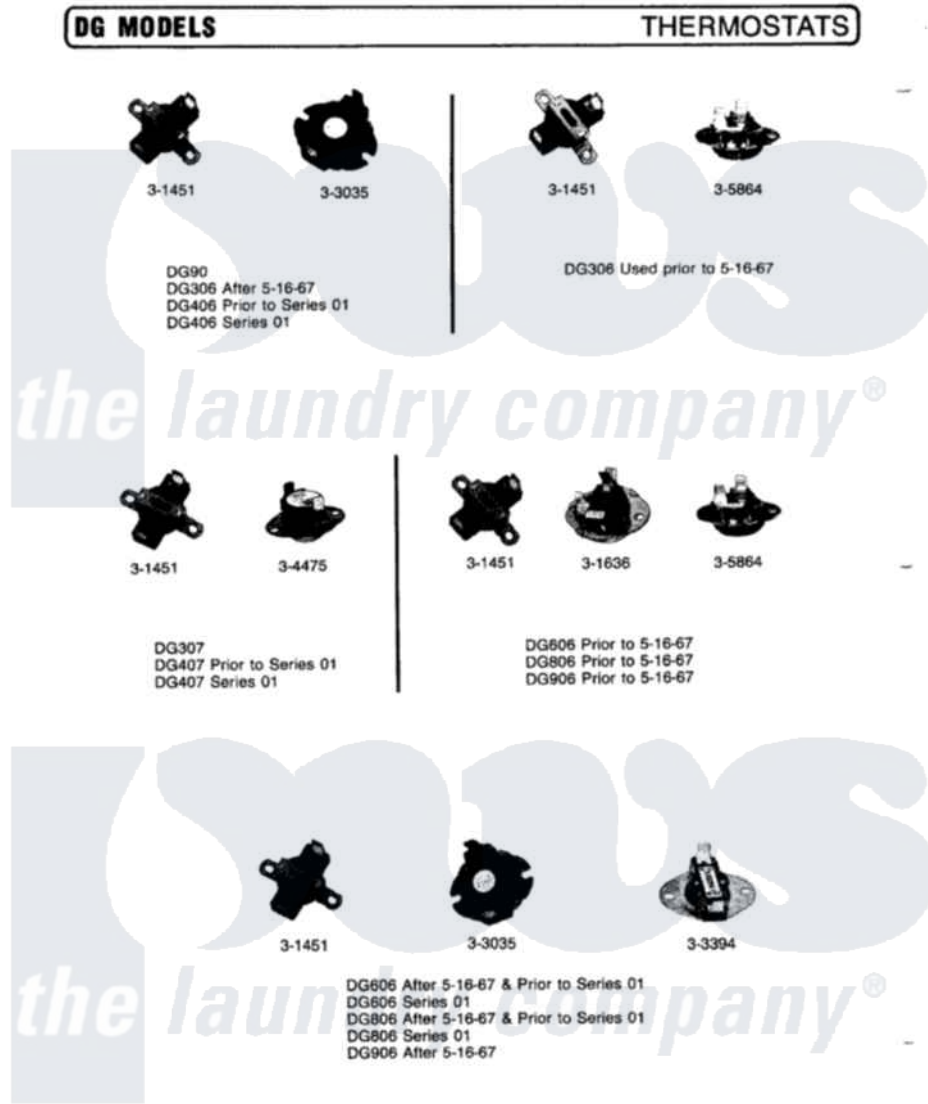

Maytag DG906 12 - THERMOSTATS

Maytag Residential Maytag DG906 Dryer Parts Parts Diagram 12 - THERMOSTATS
 Click on the part number to view part

Item	Original Part Number	Replaced By	Status	Part Description
1	Y301451		Not Available	HIGH LIMIT THERMOSTAT
2	Y301636			Thermostat
3	303035			Regulating Thermostat
4	Y303394			Cool-Down Thermostat
5	Y304475			Cycling Thermostat 140 Deg.
6	305864			Thermostat Kit