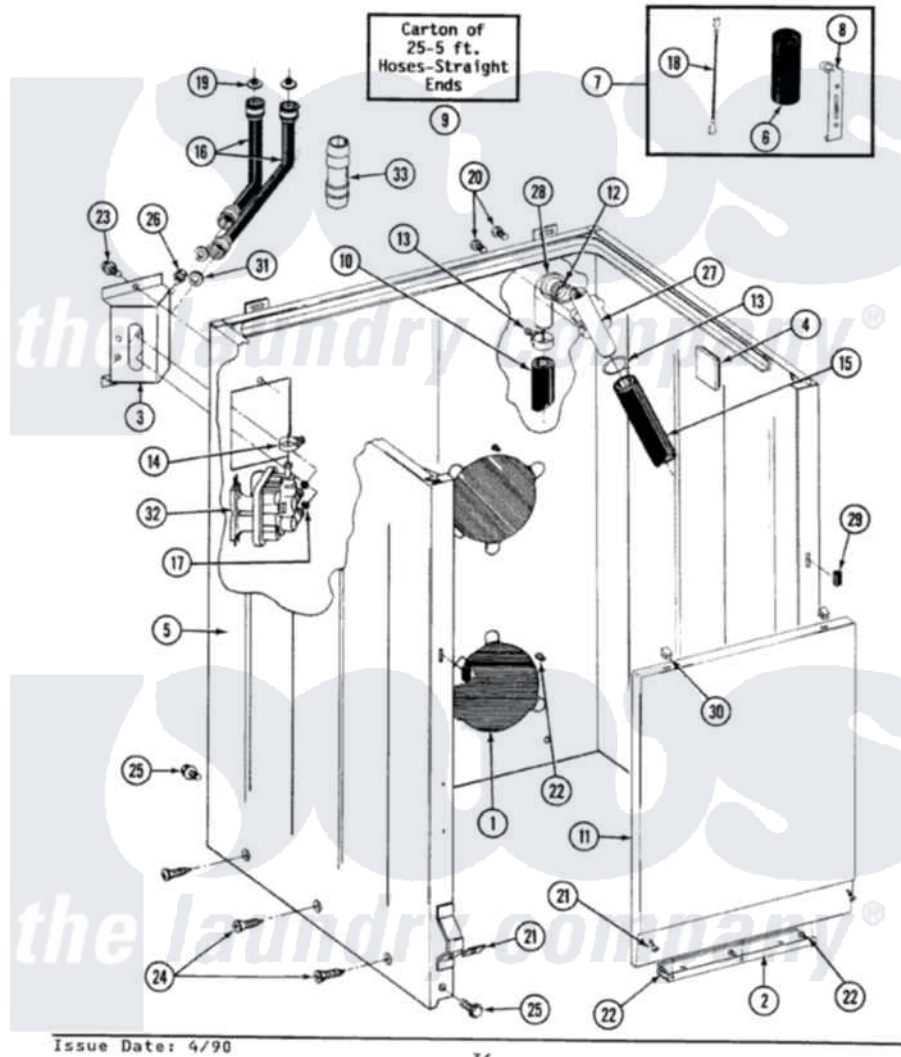

Maytag GA9200 02 - CABINET, WATER VALVE, HOSES & FRNT PANEL

SECTION: CABINET, WATER VALVE, HOSES & FRONT PANEL
 MODEL: ALL MODELS

Maytag Residential Maytag GA9200 Washer Parts Parts Diagram 02 - CABINET, WATER VALVE, HOSES & FRNT PANEL

Click on the part number to view part

Item	Original Part Number	Replaced By	Status	Part Description
1	211878		Not Available	PLATE, ACCESS
2	213846			Guard, Belt
3	214812	22002361		Bracket, Water Valve
4	215058			Pad, Cabinet Bumper
5	203319M		Not Available	CABINET-HARVEST WHEAT
6	Y200832			Capacitor
7	206103			Capacitor Kit
8	211149			Clip, Capacitor
9	202861	202860		Inlet Hose Assembly
10	215279	22003410		Hose, Drain
"	Y059149			(7/8" I.D. CARTON OF 50 FT.)
"	216017			Hose, Drain
11	212998M		Not Available	FRONT PANEL-HARVEST WHEAT
12	214765			Gasket, Siphon Break

13	200908	285655	Clamp, Hose
"	200461	285655	Clamp, Hose
14	201575		Clamp, Hose
15	214767	22001448	Hose, Pump
16	205828	202860	Inlet Hose Assembly
"	202860		Inlet Hose Assembly
"	200681	21001467	Hose- 10'
"	200672	76314	Hose, Inlet 6 Ft. Hose With Elbow
"	200688	76314	Hose, Inlet 6 Ft. Hose With Elbow
17	214337	96160	Screen
18	203237		No.17 Wire With Terminal
19	200961	12001413	Strainer And Washer Kit
20	Y014874		Screw, Idler Arm And Sleeve
21	204439		Screw And Fstner Assembly
22	211294	90767	Screw, 8A X 3/8 HeX Washer Head Tapping
23	212276	W10116760	Screw
24	213007		Xfor Cabinet See Cabinet, Back
25	213121	3400111	Screw, 12-14 X 5/8
"	213122	27001200	Screw
26	Y313561		Screw----NA
27	206638		Siphon Break
28	214764	208847	Elbow
"	Y216016	W10116738	Elbow
29	214376	22002331	Spacer, Front Panel
30	212982	22001650	Fastener, Spring
31	Y013783		Washer, Inlet Hose
32	205613		Water Valve
33	Y216015		Coupling, Hose