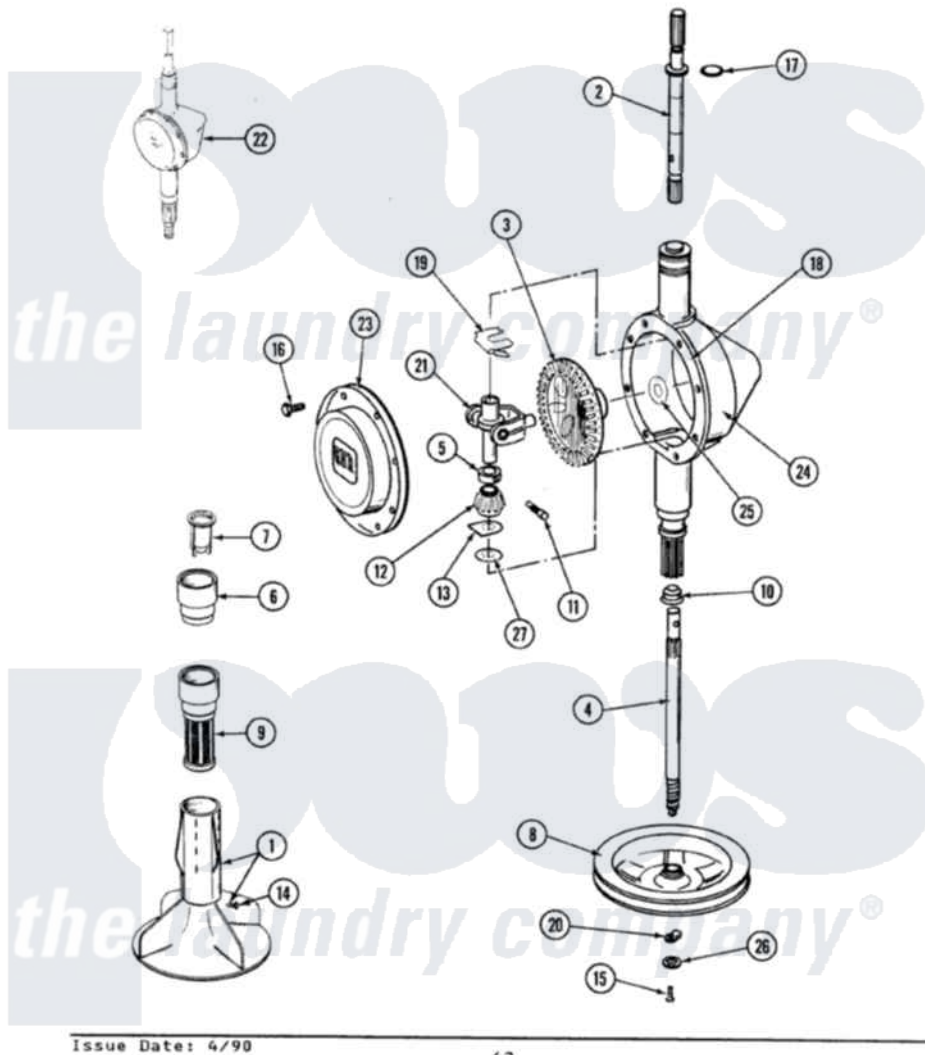

Maytag GA9200 06 - ORBITAL TRANSMISSION

SECTION: ORBITAL TRANSMISSION
MODEL: ALL MODELS

Issue Date: 4/90

42

Maytag [Residential Maytag GA9200 Washer Parts](#) Parts Diagram 06 - ORBITAL TRANSMISSION
Click on the part number to view part

Item	Original Part Number	Replaced By	Status	Part Description
1	207228			Agitator W/Lock Screw
2	207153	6-2097820		Kit- Shaft
3	206713	6-2067130		Gear- Beve
4	215410	12001450		Ctr Shaft W/Collar Andkeeper- Dp
5	215415		Not Available	COLLAR, LOWER
6	215721			Dispensing Cap
7	215733			Dispensing Cup
8	211059	6-2301530		Pulley
9	207426			Lint Filter Deep
"	207657			Lint Filter Deep
10	206602	207843		Lip Seal Repair Kit
11	Y206629			Pin, Collar
12	215401	W10221114		Pinion
13	215395			Plate, Clutch
14	206478		Not Available	SCREW & WASHER FOR AGITATOR

15	211375	681582	Screw
16	215417	Not Available	SCREW, TRANSMISSION COVER
17	210690		Seal, Rubber
18	Y058700	675652	Adhesive
19	215581		Spring, Agitator Shaft
20	211089		Lug, Stop Pulley
21	206685	6-2066850	Yoke
22	206707	6-2097750	Trans Dee
23	206628		Cover, Transmission
24	206624	6-2097750	Trans Dee
25	215394		Washer, Bevel Gear
26	211090	22003555	Washer, Stop Lug
27	211483	6-2114830	Washer- SP