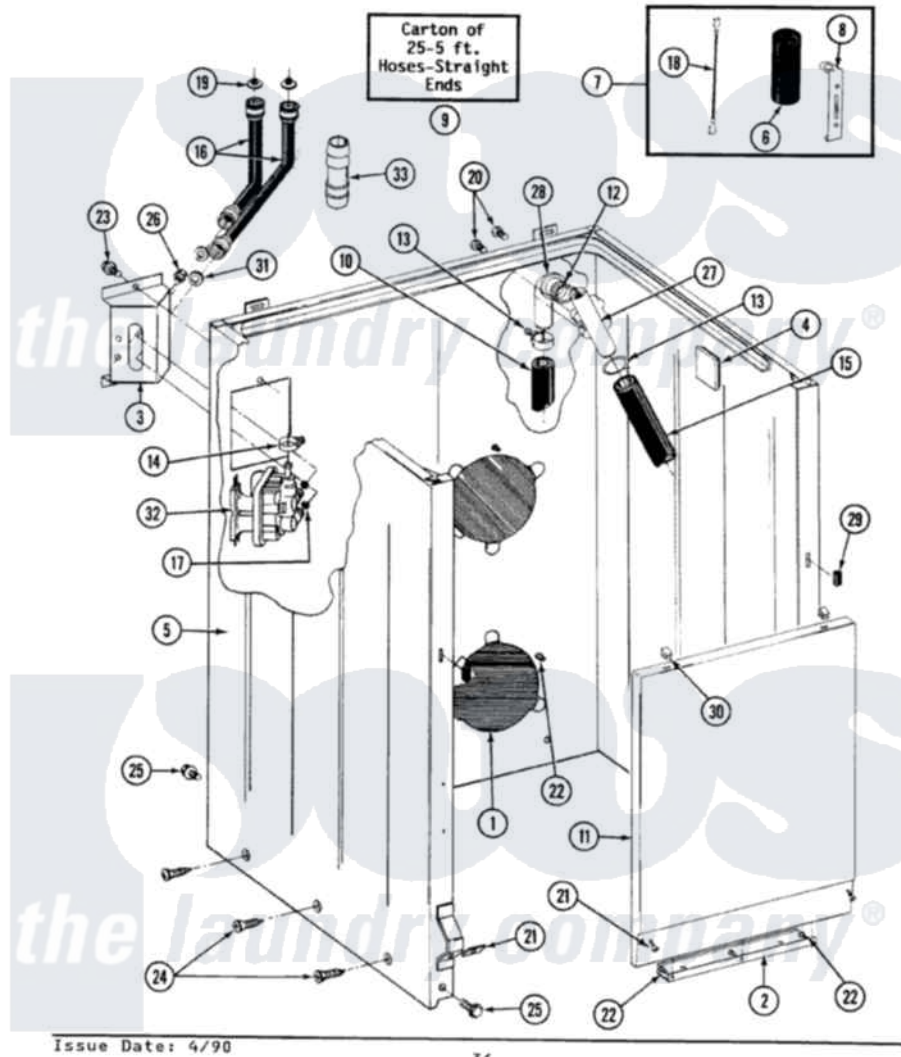

# Maytag GA9600 02 - CABINET, WATER VALVE, HOSES & FRNT PANEL

SECTION: CABINET, WATER VALVE, HOSES & FRONT PANEL  
 MODEL: ALL MODELS

Maytag Residential Maytag GA9600 Washer Parts Parts Diagram 02 - CABINET, WATER VALVE, HOSES & FRNT PANEL

Click on the part number to view part

Item	Original Part Number	Replaced By	Status	Part Description
1	211878		Not Available	PLATE, ACCESS
2	<a href="#">213846</a>			Guard, Belt
3	214812	<a href="#">22002361</a>		Bracket, Water Valve
4	<a href="#">215058</a>			Pad, Cabinet Bumper
5	203319M		Not Available	CABINET-HARVEST WHEAT
6	<a href="#">Y200832</a>			Capacitor
7	<a href="#">206103</a>			Capacitor Kit
8	<a href="#">211149</a>			Clip, Capacitor
9	202861	<a href="#">202860</a>		Inlet Hose Assembly
10	215279	<a href="#">22003410</a>		Hose, Drain
"	<a href="#">Y059149</a>			(7/8" I.D. CARTON OF 50 FT.)
"	<a href="#">216017</a>			Hose, Drain
11	212998M		Not Available	FRONT PANEL-HARVEST WHEAT
12	<a href="#">214765</a>			Gasket, Siphon Break