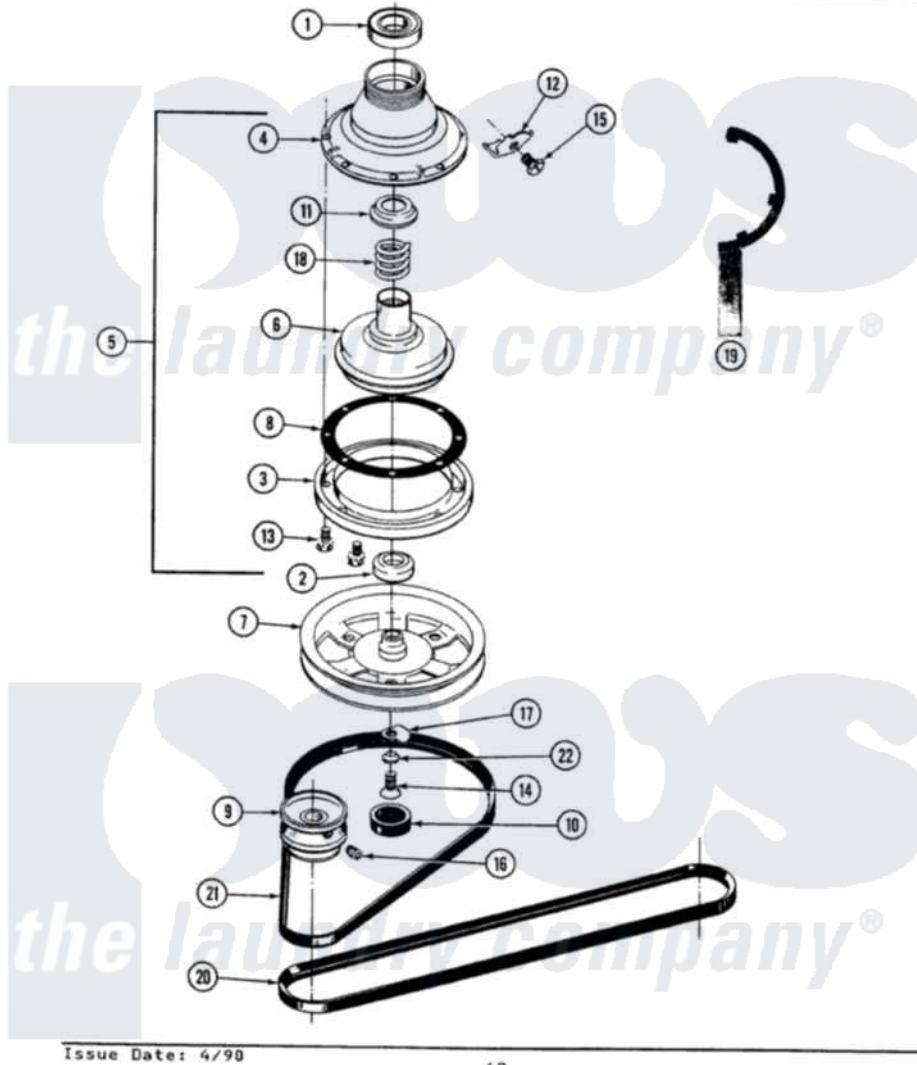

Maytag GA9600 03 - CLUTCH, BRAKE & BELTS

SECTION: CLUTCH, BRAKE & BELTS
 MODEL: ALL MODELS

Maytag Residential Maytag GA9600 Washer Parts Parts Diagram 03 - CLUTCH, BRAKE & BELTS
 Click on the part number to view part

Item	Original Part Number	Replaced By	Status	Part Description
1	Y200720	22003441		Bearing, Rear
2	200835			Bearing, Brake Rotor
3	211043	6-2011900		Brake Asse
4	211045	6-2011900		Brake Asse
5	201190	6-2011900		Brake Asse
6	201126	6-2011900		Brake Asse
7	211059	6-2301530		Pulley
8	211042	6-2011900		Brake Asse
9	200816	6-2008160		Pulley- MO
10	211038		Not Available	CAP, OIL RETAINER
11	211039	6-2011900		Brake Asse
12	213325			Clip, Retaining
13	211000			SCREW, BRAKE DRUM (HEX HEAD)
14	211375	681582		Screw
15	213326			Bolt, Sems Retaining Clip
16	Y053241			Set Screw, Motor Pulley

17	211089		Lug, Stop Pulley
18	211041	6-2011900	Brake Asse
19	Y038315	038315	Tool
20	211124		Part Not Used
21	211125		V Belt, Drive Pulley
22	211090	22003555	Washer, Stop Lug