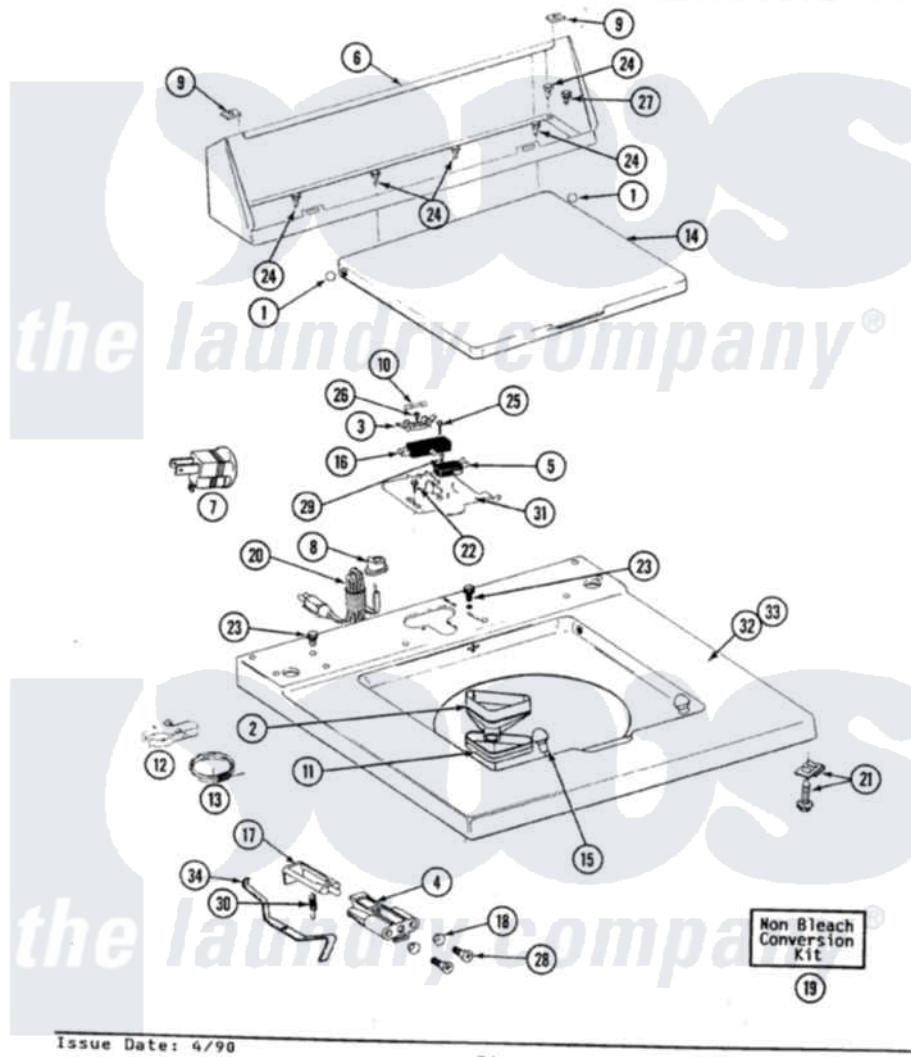

Maytag GA9600 06 - TOP COVER, CONSOLE & LID SWITCH

SECTION: TOP COVER, CONSOLE & LID SWITCH
 MODEL: ALL MODELS

Issue Date: 4/98

34

Maytag Residential Maytag GA9600 Washer Parts Parts Diagram 06 - TOP COVER, CONSOLE & LID SWITCH
 Click on the part number to view part

Item	Original Part Number	Replaced By	Status	Part Description
1	211726			Hinge, Ball Lid
3	207167			Block, Fuse
4	214279	204968		Plunger And Bracket Assembly--W
"	216256		Not Available	BRACKET, UNBALANCE
5	207166			Switch, Check
6	205635M		Not Available	CONSOLE (HVST WHEAT)
7	Y201808			Converter
8	211881			Grommet, Cord Part Not Used-Gas Models Only
9	215075			Fastener, Control Panel To Console
10	207168	22001682		Switch Assembly, Lid W/4amp Fuse
11	214436			Gasket
12	301548			Clamp, Ground Wire
13	311155			Ground Wire And Clamp
14	212073M		Not Available	LID-HARVEST WHEAT

15	212716		Bumper, Lid
16	205415	279347	Switch-Lid
17	215700		Not Available
			LID SWITCH PLUNGER
"	208591		Not Available
			KIT, PLUNGER & BRACKET
18	211500		Washer, Bracket To Top Cover
19	205997		Non-Bleach Conversion Kit
20	204590		Cord, Power
21	204445		Screw And Fastener Assembly
22	207159	489355	Screw, 8 X 1/2
23	210186	3370225	Screw
24	211294	90767	Screw, 8A X 3/8 HeX Washer Head Tapping
25	213501		Screw, No.6-20 X 1-1/8 Inch
26	215705	Y311711	Screw, Fuse Block
27	Y313559		Screw
28	910182	25-7809	Screw, No.6-20 1/2 Flthd Torx
29	912012	3400409	Screw
30	213720		Spring, Lid Switch
31	Y215699	22001678	Bracket, Switch And Fuse
33	207172M		Not Available
			TOP COVER ASSY HVT WHEAT
34	215704		Lever, Unbalance